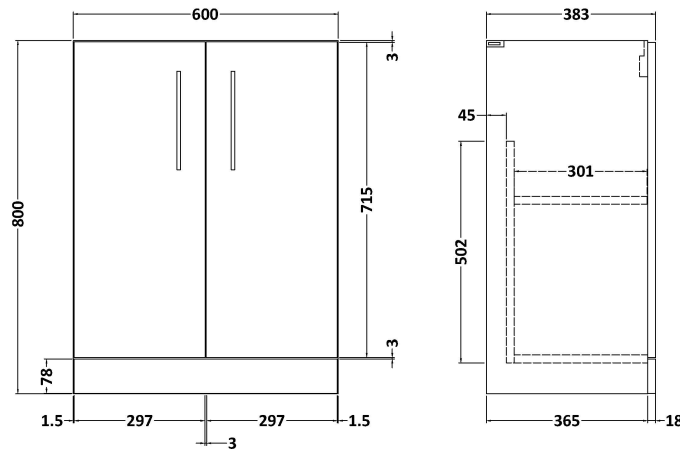

Sales Code: ARN603D

Description: 600 Fs 2-Door Vanity & Basin 3

Packaging Details

Barcode: 5056462614939

Sales Code: NVF603N

Description: 600 Fs 2-Door Unit (365 Deep)

Product Dimensions

Height (mm):	800
Width (mm):	600
Depth (mm):	383
Nett Weight (kg):	19.5

Packaging Dimensions

Height (mm):	835
Width (mm):	620
Depth (mm):	375
Gross Weight (kg):	20

Packaging Data

Box Colour:	Brown Cardboard Box
Box Qty:	1
Label Size:	100 x 50
Label Colour:	White Label
Label Qty:	2

Outer Box Dimensions (If Applicable)

Height (mm):	
Width (mm):	
Depth (mm):	
Gross Weight (kg):	
Barcode:	5056462660202

Product Details

Country of Origin:	United Kingdom
Fitting Instruction:	No
CE Certification:	N/A
FSC Certified Materials:	Yes
Colour:	Black Woodgrain
Construction Method:	Cam & Wood Dowel
Construction Type:	Rigid
Cabinet Finish:	MFC Textured Woodgrain
Fascia Finish:	MFC Textured Woodgrain
Cabinet Thickness (mm):	18
Fascia Thickness (mm):	18
Drawer Included:	No
Drawer Type:	Not Applicable
No of Shelves:	1
Hinge Type:	95 Degree Clip-On Soft Close
Hinge Included:	Yes, Supplied
Adjustable Legs:	No, Not Required
Fixings Included:	Yes
Handle Style:	Contemporary
Waste Shroud:	No
Handle Included:	Yes, Supplied
Handle Type:	D-Shape

Sales Code: NVM033

Description: 600 Thin Edged Basin 1Th

Product Dimensions

Height (mm):	170
Width (mm):	610
Depth (mm):	395
Nett Weight (kg):	11

Packaging Dimensions

Height (mm):	190
Width (mm):	630
Depth (mm):	415
Gross Weight (kg):	11.5