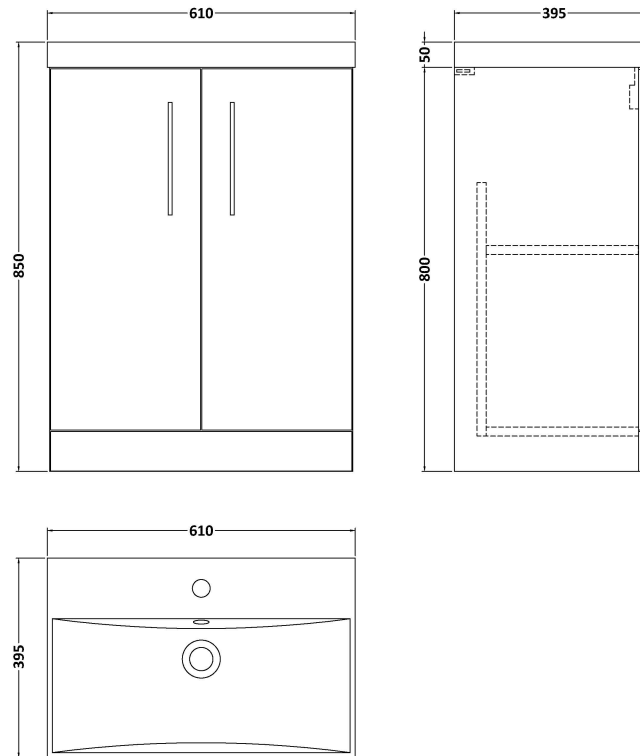

Sales Code: ARN603D

Description: 600 Fs 2-Door Vanity & Basin 3

Packaging Details

Barcode: 5056462614939

Sales Code: NVF603N

Description: 600 Fs 2-Door Unit (365 Deep)

Product Dimensions

Height (mm):	800
Width (mm):	600
Depth (mm):	383
Nett Weight (kg):	19.5

Packaging Dimensions

Height (mm):	835
Width (mm):	620
Depth (mm):	375
Gross Weight (kg):	20

Packaging Data

Box Colour:	Brown Cardboard Box
Box Qty:	1
Label Size:	100 x 50
Label Colour:	White Label
Label Qty:	2

Sales Code: NVM033

Description: 600 Thin Edged Basin 1Th

Product Dimensions

Height (mm):	170
Width (mm):	610
Depth (mm):	395
Nett Weight (kg):	11

Packaging Dimensions

Height (mm):	190
Width (mm):	630
Depth (mm):	415
Gross Weight (kg):	11.5

Packaging Data

Box Colour:	Brown Cardboard Box - Printed
Box Qty:	1
Label Size:	100 x 50
Label Colour:	White Label
Label Qty:	2

Outer Box Dimensions (If Applicable)

Height (mm):	
Width (mm):	
Depth (mm):	
Gross Weight (kg):	
Barcode:	5056211853428