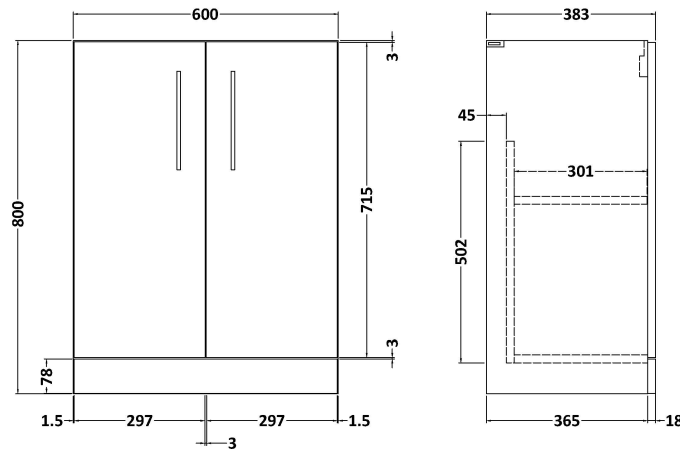

Sales Code: ARN603B

Description: 600 Fs 2-Door Vanity & Basin 2

Packaging Details

Barcode: 5056462614922

Sales Code: NVF603N

Description: 600 Fs 2-Door Unit (365 Deep)

Product Dimensions

Height (mm):	800
Width (mm):	600
Depth (mm):	383
Nett Weight (kg):	19.5

Packaging Dimensions

Height (mm):	835
Width (mm):	620
Depth (mm):	375
Gross Weight (kg):	20

Packaging Data

Box Colour:	Brown Cardboard Box
Box Qty:	1
Label Size:	100 x 50
Label Colour:	White Label
Label Qty:	2

Outer Box Dimensions (If Applicable)

Height (mm):	
Width (mm):	
Depth (mm):	
Gross Weight (kg):	
Barcode:	5056462660202

Product Details

Country of Origin:	United Kingdom
Fitting Instruction:	No
CE Certification:	N/A
FSC Certified Materials:	Yes
Colour:	Black Woodgrain
Construction Method:	Cam & Wood Dowel
Construction Type:	Rigid
Cabinet Finish:	MFC Textured Woodgrain
Fascia Finish:	MFC Textured Woodgrain
Cabinet Thickness (mm):	18
Fascia Thickness (mm):	18
Drawer Included:	No
Drawer Type:	Not Applicable
No of Shelves:	1
Hinge Type:	95 Degree Clip-On Soft Close
Hinge Included:	Yes, Supplied
Adjustable Legs:	No, Not Required
Fixings Included:	Yes
Handle Style:	Contemporary
Waste Shroud:	No
Handle Included:	Yes, Supplied
Handle Type:	D-Shape

Sales Code: NVM003

Description: Minimalist Basin 600mm

Product Dimensions

Height (mm):	170
Width (mm):	600
Depth (mm):	390
Nett Weight (kg):	10.76

Packaging Dimensions

Height (mm):	200
Width (mm):	400
Depth (mm):	620
Gross Weight (kg):	10.76