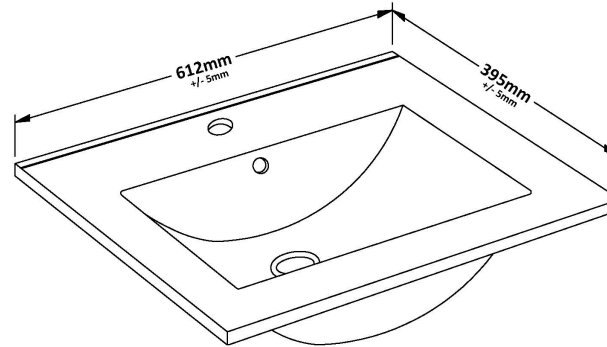

Packaging Dimensions

Height (mm):	835
Width (mm):	620
Depth (mm):	375
Gross Weight (kg):	20

Packaging Data

Box Colour:	Brown Cardboard Box
Box Qty:	1
Label Size:	100 x 50
Label Colour:	White Label
Label Qty:	2

Outer Box Dimensions (If Applicable)

Height (mm):	
Width (mm):	
Depth (mm):	
Gross Weight (kg):	
Barcode:	5056462660202

Product Details

Country of Origin:	United Kingdom
Fitting Instruction:	No
CE Certification:	N/A
FSC Certified Materials:	Yes
Colour:	Black Woodgrain
Construction Method:	Cam & Wood Dowel
Construction Type:	Rigid
Cabinet Finish:	MFC Textured Woodgrain
Fascia Finish:	MFC Textured Woodgrain
Cabinet Thickness (mm):	18
Fascia Thickness (mm):	18
Drawer Included:	No
Drawer Type:	Not Applicable
No of Shelves:	1
Hinge Type:	95 Degree Clip-On Soft Close
Hinge Included:	Yes, Supplied
Adjustable Legs:	No, Not Required
Fixings Included:	Yes
Handle Style:	Contemporary
Waste Shroud:	No
Handle Included:	Yes, Supplied
Handle Type:	D-Shape

Sales Code: NVM003

Description: Minimalist Basin 600mm

Product Dimensions

Height (mm):	170
Width (mm):	600
Depth (mm):	390
Nett Weight (kg):	10.76

Packaging Dimensions

Height (mm):	200
Width (mm):	400
Depth (mm):	620
Gross Weight (kg):	10.76

Packaging Data

Box Colour:	Brown Cardboard Box - Printed
Box Qty:	1
Label Size:	100 x 50
Label Colour:	White Label
Label Qty:	2

Outer Box Dimensions (If Applicable)

Height (mm):	
Width (mm):	
Depth (mm):	
Gross Weight (kg):	
Barcode:	5055146194668