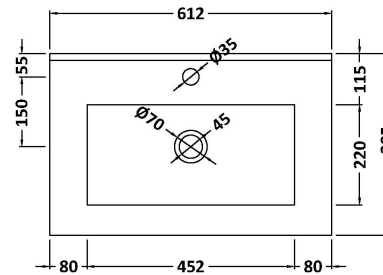

Packaging Dimensions

Height (mm):	835
Width (mm):	620
Depth (mm):	375
Gross Weight (kg):	20

Packaging Data

Box Colour:	Brown Cardboard Box
Box Qty:	1
Label Size:	100 x 50
Label Colour:	White Label
Label Qty:	2

Outer Box Dimensions (If Applicable)

Height (mm):	
Width (mm):	
Depth (mm):	
Gross Weight (kg):	
Barcode:	5056462660202

Product Details

Country of Origin:	United Kingdom
Fitting Instruction:	No
CE Certification:	N/A
FSC Certified Materials:	Yes
Colour:	Black Woodgrain
Construction Method:	Cam & Wood Dowel
Construction Type:	Rigid
Cabinet Finish:	MFC Textured Woodgrain
Fascia Finish:	MFC Textured Woodgrain
Cabinet Thickness (mm):	18
Fascia Thickness (mm):	18
Drawer Included:	No
Drawer Type:	Not Applicable
No of Shelves:	1
Hinge Type:	95 Degree Clip-On Soft Close
Hinge Included:	Yes, Supplied
Adjustable Legs:	No, Not Required
Fixings Included:	Yes
Handle Style:	Contemporary
Waste Shroud:	No
Handle Included:	Yes, Supplied
Handle Type:	D-Shape

Sales Code: NVM003

Description: Minimalist Basin 600mm

Product Dimensions

Height (mm):	170
Width (mm):	600
Depth (mm):	390
Nett Weight (kg):	10.76

Packaging Dimensions

Height (mm):	200
Width (mm):	400
Depth (mm):	620
Gross Weight (kg):	10.76

Packaging Data

Box Colour:	Brown Cardboard Box - Printed
Box Qty:	1
Label Size:	100 x 50
Label Colour:	White Label
Label Qty:	2

Outer Box Dimensions (If Applicable)

Height (mm):	
Width (mm):	
Depth (mm):	
Gross Weight (kg):	
Barcode:	5055146194668