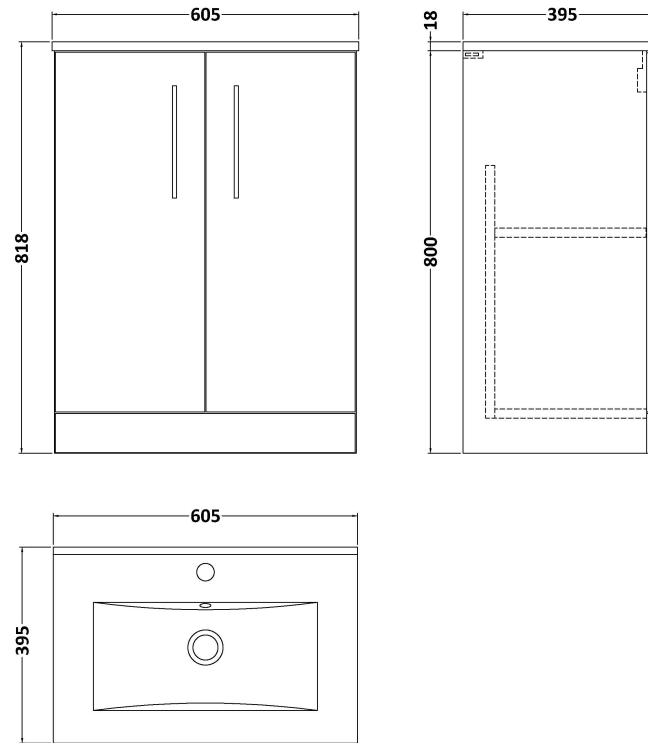

Sales Code: ARN603B

Description: 600 Fs 2-Door Vanity & Basin 2

Packaging Details

Barcode: 5056462614922

Sales Code: NVF603N

Description: 600 Fs 2-Door Unit (365 Deep)

Product Dimensions

Height (mm):	800
Width (mm):	600
Depth (mm):	383
Nett Weight (kg):	19.5

Packaging Dimensions

Height (mm):	835
Width (mm):	620
Depth (mm):	375
Gross Weight (kg):	20

Packaging Data

Box Colour:	Brown Cardboard Box
Box Qty:	1
Label Size:	100 x 50
Label Colour:	White Label
Label Qty:	2

Outer Box Dimensions (If Applicable)

Height (mm):	
Width (mm):	
Depth (mm):	
Gross Weight (kg):	
Barcode:	5056462660202

Product Details

Country of Origin:	United Kingdom
Fitting Instruction:	No
CE Certification:	N/A
FSC Certified Materials:	Yes
Colour:	Black Woodgrain
Construction Method:	Cam & Wood Dowel
Construction Type:	Rigid
Cabinet Finish:	MFC Textured Woodgrain
Fascia Finish:	MFC Textured Woodgrain
Cabinet Thickness (mm):	18
Fascia Thickness (mm):	18
Drawer Included:	No
Drawer Type:	Not Applicable
No of Shelves:	1
Hinge Type:	95 Degree Clip-On Soft Close
Hinge Included:	Yes, Supplied
Adjustable Legs:	No, Not Required
Fixings Included:	Yes
Handle Style:	Contemporary
Waste Shroud:	No
Handle Included:	Yes, Supplied
Handle Type:	D-Shape

Sales Code: NVM003

Description: Minimalist Basin 600mm

Product Dimensions

Height (mm):	170
Width (mm):	600
Depth (mm):	390
Nett Weight (kg):	10.76

Packaging Dimensions

Height (mm):	200
Width (mm):	400
Depth (mm):	620
Gross Weight (kg):	10.76