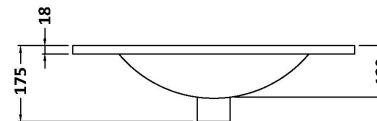

Packaging Dimensions

Height (mm):	835
Width (mm):	620
Depth (mm):	375
Gross Weight (kg):	20

Packaging Data

Box Colour:	Brown Cardboard Box
Box Qty:	1
Label Size:	100 x 50
Label Colour:	White Label
Label Qty:	2

Outer Box Dimensions (If Applicable)

Height (mm):	
Width (mm):	
Depth (mm):	
Gross Weight (kg):	
Barcode:	5056462660202

Product Details

Country of Origin:	United Kingdom
Fitting Instruction:	No
CE Certification:	N/A
FSC Certified Materials:	Yes
Colour:	Black Woodgrain
Construction Method:	Cam & Wood Dowel
Construction Type:	Rigid
Cabinet Finish:	MFC Textured Woodgrain
Fascia Finish:	MFC Textured Woodgrain
Cabinet Thickness (mm):	18
Fascia Thickness (mm):	18
Drawer Included:	No
Drawer Type:	Not Applicable
No of Shelves:	1
Hinge Type:	95 Degree Clip-On Soft Close
Hinge Included:	Yes, Supplied
Adjustable Legs:	No, Not Required
Fixings Included:	Yes
Handle Style:	Contemporary
Waste Shroud:	No
Handle Included:	Yes, Supplied
Handle Type:	D-Shape

Sales Code: NVM003

Description: Minimalist Basin 600mm

Product Dimensions

Height (mm):	170
Width (mm):	600
Depth (mm):	390
Nett Weight (kg):	10.76

Packaging Dimensions

Height (mm):	200
Width (mm):	400
Depth (mm):	620
Gross Weight (kg):	10.76

Packaging Data

Box Colour:	Brown Cardboard Box - Printed
Box Qty:	1
Label Size:	100 x 50
Label Colour:	White Label
Label Qty:	2

Outer Box Dimensions (If Applicable)

Height (mm):	
Width (mm):	
Depth (mm):	
Gross Weight (kg):	
Barcode:	5055146194668