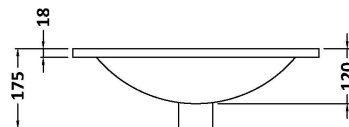

Packaging Dimensions

Height (mm):	835
Width (mm):	520
Depth (mm):	375
Gross Weight (kg):	17.5

Packaging Data

Box Colour:	Brown Cardboard Box
Box Qty:	1
Label Size:	100 x 50
Label Colour:	White Label
Label Qty:	2

Outer Box Dimensions (If Applicable)

Height (mm):	
Width (mm):	
Depth (mm):	
Gross Weight (kg):	
Barcode:	5056462660189

Product Details

Country of Origin:	United Kingdom
Fitting Instruction:	No
CE Certification:	N/A
FSC Certified Materials:	Yes
Colour:	Black Woodgrain
Construction Method:	Cam & Wood Dowel
Construction Type:	Rigid
Cabinet Finish:	MFC Textured Woodgrain
Fascia Finish:	MFC Textured Woodgrain
Cabinet Thickness (mm):	18
Fascia Thickness (mm):	18
Drawer Included:	No
Drawer Type:	Not Applicable
No of Shelves:	1
Hinge Type:	95 Degree Clip-On Soft Close
Hinge Included:	Yes, Supplied
Adjustable Legs:	No, Not Required
Fixings Included:	Yes
Handle Style:	Contemporary
Waste Shroud:	No
Handle Included:	Yes, Supplied
Handle Type:	D-Shape

Sales Code: NVM001

Description: 500mm Minimalist Basin 1Th

Product Dimensions

Height (mm):	170
Width (mm):	500
Depth (mm):	390
Nett Weight (kg):	9

Packaging Dimensions

Height (mm):	400
Width (mm):	520
Depth (mm):	200
Gross Weight (kg):	9

Packaging Data

Box Colour:	Brown Cardboard Box
Box Qty:	1
Label Size:	105 x 50
Label Colour:	White Label
Label Qty:	1

Outer Box Dimensions (If Applicable)

Height (mm):	
Width (mm):	
Depth (mm):	
Gross Weight (kg):	
Barcode:	5055275828670