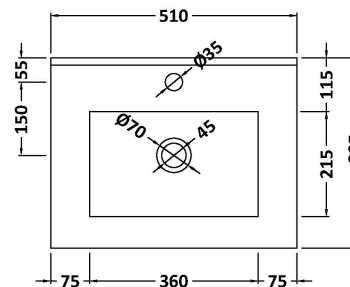

Packaging Dimensions

Height (mm):	835
Width (mm):	520
Depth (mm):	375
Gross Weight (kg):	17.5

Packaging Data

Box Colour:	Brown Cardboard Box
Box Qty:	1
Label Size:	100 x 50
Label Colour:	White Label
Label Qty:	2

Outer Box Dimensions (If Applicable)

Height (mm):	
Width (mm):	
Depth (mm):	
Gross Weight (kg):	
Barcode:	5056462660189

Product Details

Country of Origin:	United Kingdom
Fitting Instruction:	No
CE Certification:	N/A
FSC Certified Materials:	Yes
Colour:	Black Woodgrain
Construction Method:	Cam & Wood Dowel
Construction Type:	Rigid
Cabinet Finish:	MFC Textured Woodgrain
Fascia Finish:	MFC Textured Woodgrain
Cabinet Thickness (mm):	18
Fascia Thickness (mm):	18
Drawer Included:	No
Drawer Type:	Not Applicable
No of Shelves:	1
Hinge Type:	95 Degree Clip-On Soft Close
Hinge Included:	Yes, Supplied
Adjustable Legs:	No, Not Required
Fixings Included:	Yes
Handle Style:	Contemporary
Waste Shroud:	No
Handle Included:	Yes, Supplied
Handle Type:	D-Shape

Sales Code: NVM001

Description: 500mm Minimalist Basin 1Th

Product Dimensions

Height (mm):	170
Width (mm):	500
Depth (mm):	390
Nett Weight (kg):	9

Packaging Dimensions

Height (mm):	400
Width (mm):	520
Depth (mm):	200
Gross Weight (kg):	9

Packaging Data

Box Colour:	Brown Cardboard Box
Box Qty:	1
Label Size:	105 x 50
Label Colour:	White Label
Label Qty:	1

Outer Box Dimensions (If Applicable)

Height (mm):	
Width (mm):	
Depth (mm):	
Gross Weight (kg):	
Barcode:	5055275828670