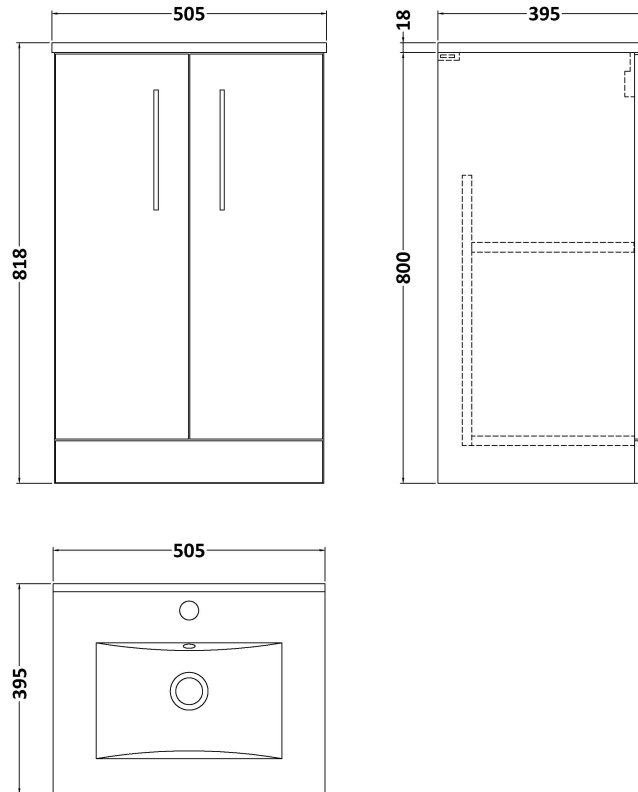

Sales Code: ARN601B

Description: 500 Fs 2-Door Vanity & Basin 2

Packaging Details

Barcode: 5056462615776

Sales Code: NVF601N

Description: 500 Fs 2-Door Unit (365 Deep)

Product Dimensions

Height (mm):	800
Width (mm):	500
Depth (mm):	383
Nett Weight (kg):	17

Packaging Dimensions

Height (mm):	835
Width (mm):	520
Depth (mm):	375
Gross Weight (kg):	17.5

Packaging Data

Box Colour:	Brown Cardboard Box
Box Qty:	1
Label Size:	100 x 50
Label Colour:	White Label
Label Qty:	2

Outer Box Dimensions (If Applicable)

Height (mm):	
Width (mm):	
Depth (mm):	
Gross Weight (kg):	
Barcode:	5056462660189

Product Details

Country of Origin:	United Kingdom
Fitting Instruction:	No
CE Certification:	N/A
FSC Certified Materials:	Yes
Colour:	Black Woodgrain
Construction Method:	Cam & Wood Dowel
Construction Type:	Rigid
Cabinet Finish:	MFC Textured Woodgrain
Fascia Finish:	MFC Textured Woodgrain
Cabinet Thickness (mm):	18
Fascia Thickness (mm):	18
Drawer Included:	No
Drawer Type:	Not Applicable
No of Shelves:	1
Hinge Type:	95 Degree Clip-On Soft Close
Hinge Included:	Yes, Supplied
Adjustable Legs:	No, Not Required
Fixings Included:	Yes
Handle Style:	Contemporary
Waste Shroud:	No
Handle Included:	Yes, Supplied
Handle Type:	D-Shape

Sales Code: NVM001

Description: 500mm Minimalist Basin 1Th

Product Dimensions

Height (mm):	170
Width (mm):	500
Depth (mm):	390
Nett Weight (kg):	9

Packaging Dimensions

Height (mm):	400
Width (mm):	520
Depth (mm):	200
Gross Weight (kg):	9