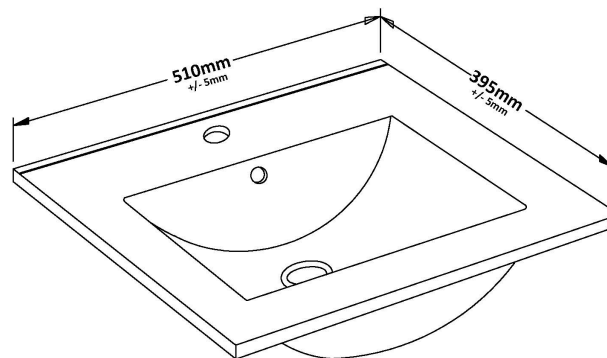

Packaging Dimensions

Height (mm):	835
Width (mm):	520
Depth (mm):	375
Gross Weight (kg):	17.5

Packaging Data

Box Colour:	Brown Cardboard Box
Box Qty:	1
Label Size:	100 x 50
Label Colour:	White Label
Label Qty:	2

Outer Box Dimensions (If Applicable)

Height (mm):	
Width (mm):	
Depth (mm):	
Gross Weight (kg):	
Barcode:	5056462660189

Product Details

Country of Origin:	United Kingdom
Fitting Instruction:	No
CE Certification:	N/A
FSC Certified Materials:	Yes
Colour:	Black Woodgrain
Construction Method:	Cam & Wood Dowel
Construction Type:	Rigid
Cabinet Finish:	MFC Textured Woodgrain
Fascia Finish:	MFC Textured Woodgrain
Cabinet Thickness (mm):	18
Fascia Thickness (mm):	18
Drawer Included:	No
Drawer Type:	Not Applicable
No of Shelves:	1
Hinge Type:	95 Degree Clip-On Soft Close
Hinge Included:	Yes, Supplied
Adjustable Legs:	No, Not Required
Fixings Included:	Yes
Handle Style:	Contemporary
Waste Shroud:	No
Handle Included:	Yes, Supplied
Handle Type:	D-Shape

Sales Code: NVM001

Description: 500mm Minimalist Basin 1Th

Product Dimensions

Height (mm):	170
Width (mm):	500
Depth (mm):	390
Nett Weight (kg):	9

Packaging Dimensions

Height (mm):	400
Width (mm):	520
Depth (mm):	200
Gross Weight (kg):	9

Packaging Data

Box Colour:	Brown Cardboard Box
Box Qty:	1
Label Size:	105 x 50
Label Colour:	White Label
Label Qty:	1

Outer Box Dimensions (If Applicable)

Height (mm):	
Width (mm):	
Depth (mm):	
Gross Weight (kg):	
Barcode:	5055275828670