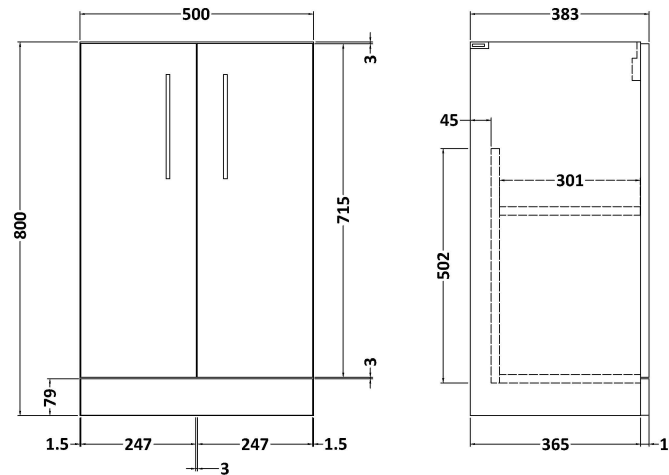

Sales Code: ARN601B

Description: 500 Fs 2-Door Vanity & Basin 2

Packaging Details

Barcode: 5056462615776

Sales Code: NVF601N

Description: 500 Fs 2-Door Unit (365 Deep)

Product Dimensions

Height (mm):	800
Width (mm):	500
Depth (mm):	383
Nett Weight (kg):	17

Packaging Dimensions

Height (mm):	835
Width (mm):	520
Depth (mm):	375
Gross Weight (kg):	17.5

Packaging Data

Box Colour:	Brown Cardboard Box
Box Qty:	1
Label Size:	100 x 50
Label Colour:	White Label
Label Qty:	2

Sales Code: NVM001

Description: 500mm Minimalist Basin 1Th

Product Dimensions

Height (mm):	170
Width (mm):	500
Depth (mm):	390
Nett Weight (kg):	9

Packaging Dimensions

Height (mm):	400
Width (mm):	520
Depth (mm):	200
Gross Weight (kg):	9

Packaging Data

Box Colour:	Brown Cardboard Box
Box Qty:	1
Label Size:	105 x 50
Label Colour:	White Label
Label Qty:	1

Outer Box Dimensions (If Applicable)

Height (mm):	
Width (mm):	
Depth (mm):	
Gross Weight (kg):	
Barcode:	5055275828670