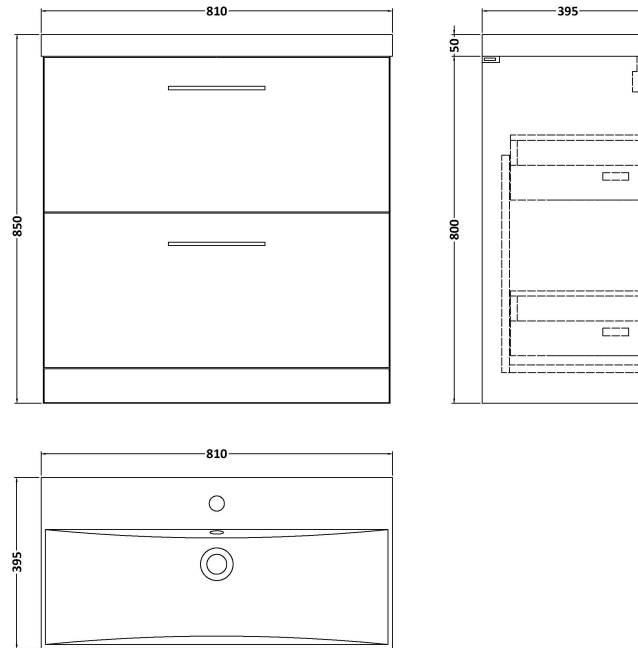

Sales Code: ARN535D

Description: 800 Fs 2-Drawer Vanity & Basin 3

Packaging Details

Barcode: 5056462667096

Sales Code: NVF535N

Description: 800 Fs 2-Drawer Unit (365 Deep)

Product Dimensions

Height (mm):	800
Width (mm):	800
Depth (mm):	383
Nett Weight (kg):	31.5

Packaging Dimensions

Height (mm):	835
Width (mm):	832
Depth (mm):	391
Gross Weight (kg):	32

Packaging Data

Box Colour:	Brown Cardboard Box
Box Qty:	1
Label Size:	100 x 50
Label Colour:	White Label
Label Qty:	2

Outer Box Dimensions (If Applicable)

Height (mm):	
Width (mm):	
Depth (mm):	
Gross Weight (kg):	
Barcode:	5056462660769

Product Details

Country of Origin:	United Kingdom
Fitting Instruction:	No
CE Certification:	N/A
FSC Certified Materials:	Yes
Colour:	Anthracite Woodgrain
Construction Method:	Cam & Wood Dowel
Construction Type:	Rigid
Cabinet Finish:	MFC Textured Woodgrain
Fascia Finish:	MFC Textured Woodgrain
Cabinet Thickness (mm):	18
Fascia Thickness (mm):	18
Drawer Included:	Yes
Drawer Type:	80mm High Metal S/C Inc Galler
No of Shelves:	0
Hinge Type:	Not Applicable
Hinge Included:	Not Applicable
Adjustable Legs:	No, Not Required
Fixings Included:	Yes
Handle Style:	Contemporary
Waste Shroud:	Yes
Handle Included:	Yes, Supplied
Handle Type:	D-Shape

Sales Code: NVM035

Description: 800 Thin Edged Basin 1Th

Product Dimensions

Height (mm):	170
Width (mm):	810
Depth (mm):	395
Nett Weight (kg):	14.5

Packaging Dimensions

Height (mm):	190
Width (mm):	830
Depth (mm):	415
Gross Weight (kg):	15