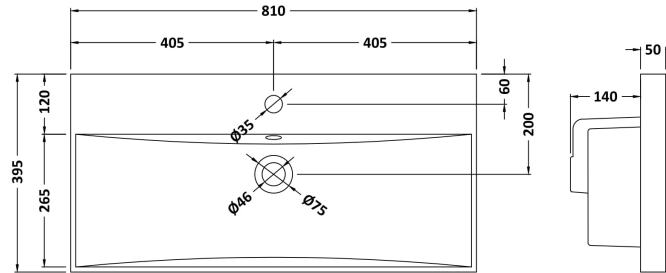

Packaging Dimensions

Height (mm):	835
Width (mm):	832
Depth (mm):	391
Gross Weight (kg):	32

Packaging Data

Box Colour:	Brown Cardboard Box
Box Qty:	1
Label Size:	100 x 50
Label Colour:	White Label
Label Qty:	2

Outer Box Dimensions (If Applicable)

Height (mm):	
Width (mm):	
Depth (mm):	
Gross Weight (kg):	
Barcode:	5056462660769

Product Details

Country of Origin:	United Kingdom
Fitting Instruction:	No
CE Certification:	N/A
FSC Certified Materials:	Yes
Colour:	Anthracite Woodgrain
Construction Method:	Cam & Wood Dowel
Construction Type:	Rigid
Cabinet Finish:	MFC Textured Woodgrain
Fascia Finish:	MFC Textured Woodgrain
Cabinet Thickness (mm):	18
Fascia Thickness (mm):	18
Drawer Included:	Yes
Drawer Type:	80mm High Metal S/C Inc Galler
No of Shelves:	0
Hinge Type:	Not Applicable
Hinge Included:	Not Applicable
Adjustable Legs:	No, Not Required
Fixings Included:	Yes
Handle Style:	Contemporary
Waste Shroud:	Yes
Handle Included:	Yes, Supplied
Handle Type:	D-Shape

Sales Code: NVM035

Description: 800 Thin Edged Basin 1Th

Product Dimensions

Height (mm):	170
Width (mm):	810
Depth (mm):	395
Nett Weight (kg):	14.5

Packaging Dimensions

Height (mm):	190
Width (mm):	830
Depth (mm):	415
Gross Weight (kg):	15

Packaging Data

Box Colour:	Brown Cardboard Box
Box Qty:	1
Label Size:	100 x 50
Label Colour:	White Label
Label Qty:	2

Outer Box Dimensions (If Applicable)

Height (mm):	
Width (mm):	
Depth (mm):	
Gross Weight (kg):	
Barcode:	5056211853435