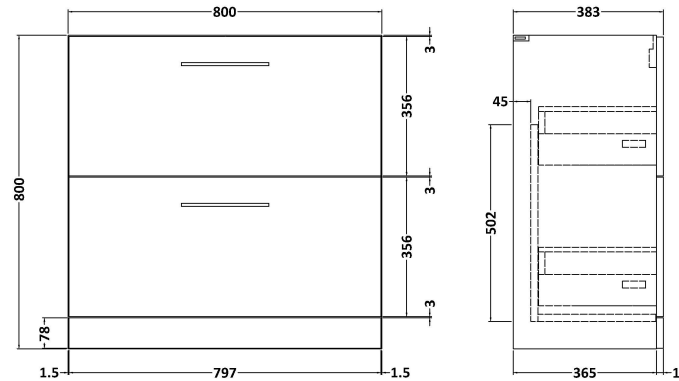

### Product Dimensions

Height (mm):	800
Width (mm):	800
Depth (mm):	383
Nett Weight (kg):	31.5

### Packaging Dimensions

Height (mm):	835
Width (mm):	832
Depth (mm):	391
Gross Weight (kg):	32

### Product Dimensions

Height (mm):	170
Width (mm):	800
Depth (mm):	390
Nett Weight (kg):	16.9

### Packaging Dimensions

Height (mm):	400
Width (mm):	820
Depth (mm):	200
Gross Weight (kg):	16.9