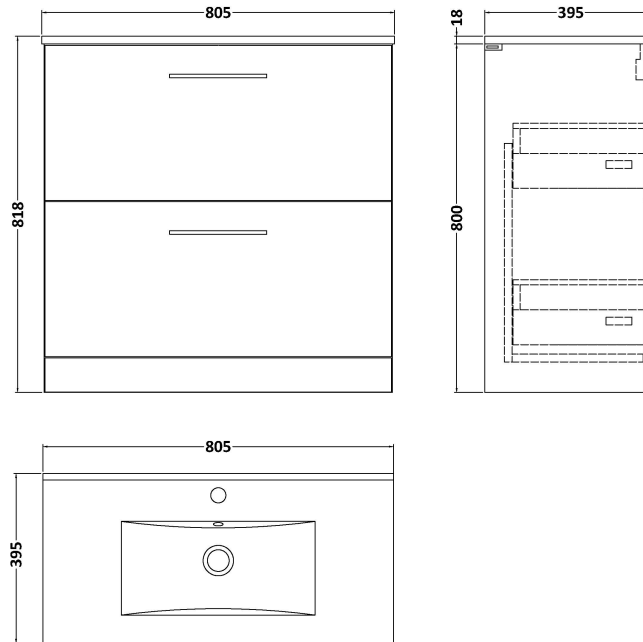

Sales Code: ARN535B

Description: 800 Fs 2-Drawer Vanity & Basin 2

Packaging Details

Barcode: 5056462667089