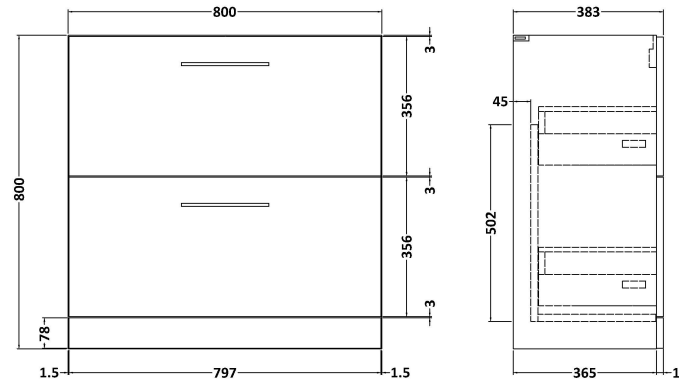

Sales Code: ARN535A

Description: 800 Fs 2-Drawer Vanity & Basin 1

Packaging Details

Barcode: 5056462667072

Sales Code: NVF535N

Description: 800 Fs 2-Drawer Unit (365 Deep)

Product Dimensions

Height (mm):	800
Width (mm):	800
Depth (mm):	383
Nett Weight (kg):	31.5

Packaging Dimensions

Height (mm):	835
Width (mm):	832
Depth (mm):	391
Gross Weight (kg):	32

Packaging Data

Box Colour:	Brown Cardboard Box
Box Qty:	1
Label Size:	100 x 50
Label Colour:	White Label
Label Qty:	2

Sales Code: NVM015

Description: 800 Mid Edged Basin 1 Th

Product Dimensions

Height (mm):	180
Width (mm):	810
Depth (mm):	390
Nett Weight (kg):	15

Packaging Dimensions

Height (mm):	210
Width (mm):	410
Depth (mm):	830
Gross Weight (kg):	15

Packaging Data

Box Colour:	Brown Cardboard Box
Box Qty:	1
Label Size:	100 x 50
Label Colour:	White Label
Label Qty:	2

Outer Box Dimensions (If Applicable)

Height (mm):	
Width (mm):	
Depth (mm):	
Gross Weight (kg):	
Barcode:	5055369043422