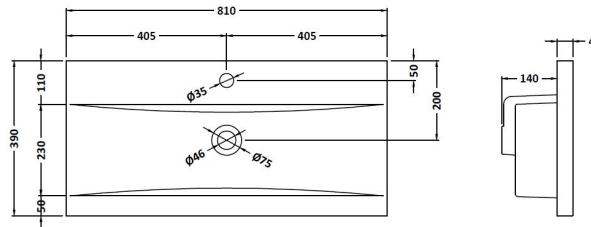

Packaging Dimensions

Height (mm):	835
Width (mm):	832
Depth (mm):	391
Gross Weight (kg):	32

Packaging Data

Box Colour:	Brown Cardboard Box
Box Qty:	1
Label Size:	100 x 50
Label Colour:	White Label
Label Qty:	2

Outer Box Dimensions (If Applicable)

Height (mm):	
Width (mm):	
Depth (mm):	
Gross Weight (kg):	
Barcode:	5056462660769

Product Details

Country of Origin:	United Kingdom
Fitting Instruction:	No
CE Certification:	N/A
FSC Certified Materials:	Yes
Colour:	Anthracite Woodgrain
Construction Method:	Cam & Wood Dowel
Construction Type:	Rigid
Cabinet Finish:	MFC Textured Woodgrain
Fascia Finish:	MFC Textured Woodgrain
Cabinet Thickness (mm):	18
Fascia Thickness (mm):	18
Drawer Included:	Yes
Drawer Type:	80mm High Metal S/C Inc Galler
No of Shelves:	0
Hinge Type:	Not Applicable
Hinge Included:	Not Applicable
Adjustable Legs:	No, Not Required
Fixings Included:	Yes
Handle Style:	Contemporary
Waste Shroud:	Yes
Handle Included:	Yes, Supplied
Handle Type:	D-Shape

Sales Code: NVM015

Description: 800 Mid Edged Basin 1 Th

Product Dimensions

Height (mm):	180
Width (mm):	810
Depth (mm):	390
Nett Weight (kg):	15

Packaging Dimensions

Height (mm):	210
Width (mm):	410
Depth (mm):	830
Gross Weight (kg):	15

Packaging Data

Box Colour:	Brown Cardboard Box
Box Qty:	1
Label Size:	100 x 50
Label Colour:	White Label
Label Qty:	2

Outer Box Dimensions (If Applicable)

Height (mm):	
Width (mm):	
Depth (mm):	
Gross Weight (kg):	
Barcode:	5055369043422