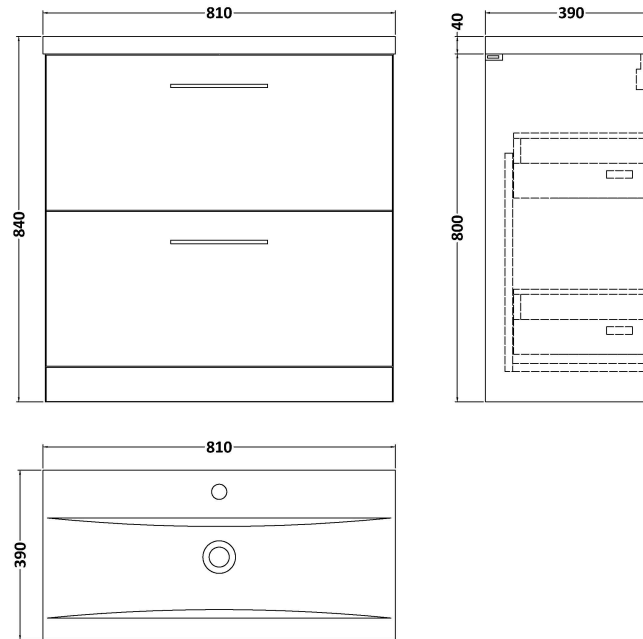

Sales Code: ARN535A

Description: 800 Fs 2-Drawer Vanity & Basin 1

Packaging Details

Barcode: 5056462667072

Sales Code: NVF535N

Description: 800 Fs 2-Drawer Unit (365 Deep)

Product Dimensions

Height (mm):	800
Width (mm):	800
Depth (mm):	383
Nett Weight (kg):	31.5

Packaging Dimensions

Height (mm):	835
Width (mm):	832
Depth (mm):	391
Gross Weight (kg):	32

Packaging Data

Box Colour:	Brown Cardboard Box
Box Qty:	1
Label Size:	100 x 50
Label Colour:	White Label
Label Qty:	2

Sales Code: NVM015

Description: 800 Mid Edged Basin 1 Th

Product Dimensions

Height (mm):	180
Width (mm):	810
Depth (mm):	390
Nett Weight (kg):	15

Packaging Dimensions

Height (mm):	210
Width (mm):	410
Depth (mm):	830
Gross Weight (kg):	15

Packaging Data

Box Colour:	Brown Cardboard Box
Box Qty:	1
Label Size:	100 x 50
Label Colour:	White Label
Label Qty:	2

Outer Box Dimensions (If Applicable)

Height (mm):	
Width (mm):	
Depth (mm):	
Gross Weight (kg):	
Barcode:	5055369043422