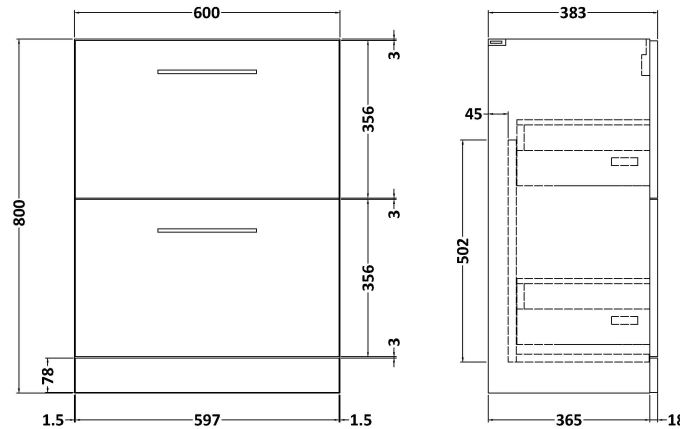

Sales Code: ARN533D

Description: 600 Fs 2-Drawer Vanity & Basin 3

Packaging Details

Barcode: 5056462666884

Sales Code: NVF533N

Description: 600 Fs 2-Drawer Unit (365 Deep)

Product Dimensions

Height (mm):	800
Width (mm):	600
Depth (mm):	383
Nett Weight (kg):	26

Packaging Dimensions

Height (mm):	835
Width (mm):	632
Depth (mm):	391
Gross Weight (kg):	26.5

Packaging Data

Box Colour:	Brown Cardboard Box
Box Qty:	1
Label Size:	100 x 50
Label Colour:	White Label
Label Qty:	2

Outer Box Dimensions (If Applicable)

Height (mm):	
Width (mm):	
Depth (mm):	
Gross Weight (kg):	
Barcode:	5056462660691

Product Details

Country of Origin:	United Kingdom
Fitting Instruction:	No
CE Certification:	N/A
FSC Certified Materials:	Yes
Colour:	Anthracite Woodgrain
Construction Method:	Cam & Wood Dowel
Construction Type:	Rigid
Cabinet Finish:	MFC Textured Woodgrain
Fascia Finish:	MFC Textured Woodgrain
Cabinet Thickness (mm):	18
Fascia Thickness (mm):	18
Drawer Included:	Yes
Drawer Type:	80mm High Metal S/C Inc Galler
No of Shelves:	0
Hinge Type:	Not Applicable
Hinge Included:	Not Applicable
Adjustable Legs:	No, Not Required
Fixings Included:	Yes
Handle Style:	Contemporary
Waste Shroud:	Yes
Handle Included:	Yes, Supplied
Handle Type:	D-Shape

Sales Code: NVM033

Description: 600 Thin Edged Basin 1Th

Product Dimensions

Height (mm):	170
Width (mm):	610
Depth (mm):	395
Nett Weight (kg):	11

Packaging Dimensions

Height (mm):	190
Width (mm):	630
Depth (mm):	415
Gross Weight (kg):	11.5