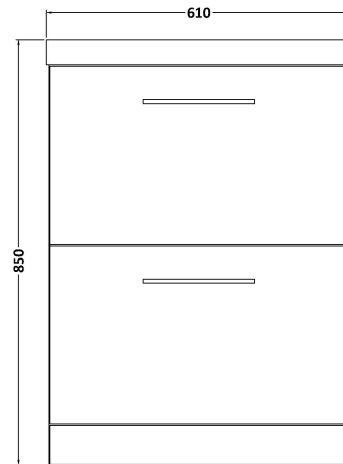

Sales Code: ARN533D

Description: 600 Fs 2-Drawer Vanity & Basin 3

Packaging Details

Barcode: 5056462666884

Sales Code: NVF533N

Description: 600 Fs 2-Drawer Unit (365 Deep)

Product Dimensions

Height (mm):	800
Width (mm):	600
Depth (mm):	383
Nett Weight (kg):	26

Packaging Dimensions

Height (mm):	835
Width (mm):	632
Depth (mm):	391
Gross Weight (kg):	26.5

Packaging Data

Box Colour:	Brown Cardboard Box
Box Qty:	1
Label Size:	100 x 50
Label Colour:	White Label
Label Qty:	2

Sales Code: NVM033

Description: 600 Thin Edged Basin 1Th

Product Dimensions

Height (mm):	170
Width (mm):	610
Depth (mm):	395
Nett Weight (kg):	11

Packaging Dimensions

Height (mm):	190
Width (mm):	630
Depth (mm):	415
Gross Weight (kg):	11.5

Packaging Data

Box Colour:	Brown Cardboard Box - Printed
Box Qty:	1
Label Size:	100 x 50
Label Colour:	White Label
Label Qty:	2

Outer Box Dimensions (If Applicable)

Height (mm):	
Width (mm):	
Depth (mm):	
Gross Weight (kg):	
Barcode:	5056211853428