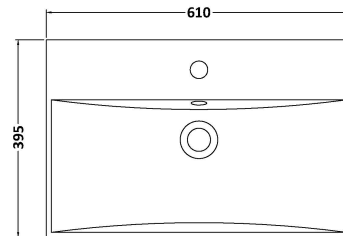

Sales Code: ARN533D

Description: 600 Fs 2-Drawer Vanity & Basin 3

Packaging Details

Barcode: 5056462666884

Sales Code: NVF533N

Description: 600 Fs 2-Drawer Unit (365 Deep)

Product Dimensions

Height (mm):	800
Width (mm):	600
Depth (mm):	383
Nett Weight (kg):	26

Packaging Dimensions

Height (mm):	835
Width (mm):	632
Depth (mm):	391
Gross Weight (kg):	26.5

Packaging Data

Box Colour:	Brown Cardboard Box
Box Qty:	1
Label Size:	100 x 50
Label Colour:	White Label
Label Qty:	2

Outer Box Dimensions (If Applicable)

Height (mm):	
Width (mm):	
Depth (mm):	
Gross Weight (kg):	
Barcode:	5056462660691

Product Details

Country of Origin:	United Kingdom
Fitting Instruction:	No
CE Certification:	N/A
FSC Certified Materials:	Yes
Colour:	Anthracite Woodgrain
Construction Method:	Cam & Wood Dowel
Construction Type:	Rigid
Cabinet Finish:	MFC Textured Woodgrain
Fascia Finish:	MFC Textured Woodgrain
Cabinet Thickness (mm):	18
Fascia Thickness (mm):	18
Drawer Included:	Yes
Drawer Type:	80mm High Metal S/C Inc Galler
No of Shelves:	0
Hinge Type:	Not Applicable
Hinge Included:	Not Applicable
Adjustable Legs:	No, Not Required
Fixings Included:	Yes
Handle Style:	Contemporary
Waste Shroud:	Yes
Handle Included:	Yes, Supplied
Handle Type:	D-Shape

Sales Code: NVM033

Description: 600 Thin Edged Basin 1Th

Product Dimensions

Height (mm):	170
Width (mm):	610
Depth (mm):	395
Nett Weight (kg):	11

Packaging Dimensions

Height (mm):	190
Width (mm):	630
Depth (mm):	415
Gross Weight (kg):	11.5