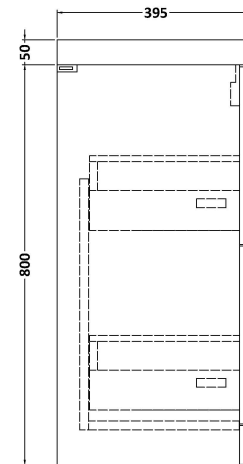

Sales Code: ARN533D

Description: 600 Fs 2-Drawer Vanity & Basin 3

Packaging Details

Barcode: 5056462666884

Sales Code: NVF533N

Description: 600 Fs 2-Drawer Unit (365 Deep)

Product Dimensions

Height (mm):	800
Width (mm):	600
Depth (mm):	383
Nett Weight (kg):	26

Packaging Dimensions

Height (mm):	835
Width (mm):	632
Depth (mm):	391
Gross Weight (kg):	26.5

Packaging Data

Box Colour:	Brown Cardboard Box
Box Qty:	1
Label Size:	100 x 50
Label Colour:	White Label
Label Qty:	2

Sales Code: NVM033

Description: 600 Thin Edged Basin 1Th

Product Dimensions

Height (mm):	170
Width (mm):	610
Depth (mm):	395
Nett Weight (kg):	11

Packaging Dimensions

Height (mm):	190
Width (mm):	630
Depth (mm):	415
Gross Weight (kg):	11.5

Packaging Data

Box Colour:	Brown Cardboard Box - Printed
Box Qty:	1
Label Size:	100 x 50
Label Colour:	White Label
Label Qty:	2

Outer Box Dimensions (If Applicable)

Height (mm):	
Width (mm):	
Depth (mm):	
Gross Weight (kg):	
Barcode:	5056211853428