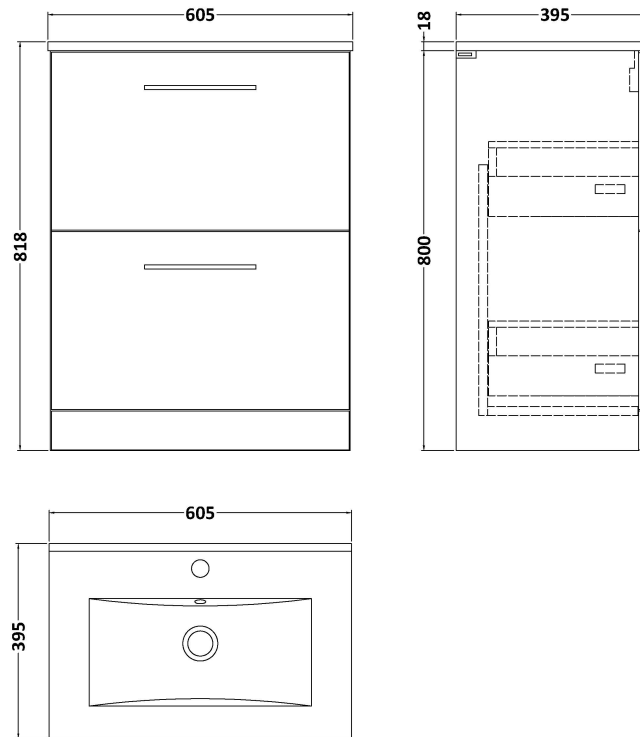

Sales Code: ARN533B

Description: 600 Fs 2-Drawer Vanity & Basin 2

Packaging Details

Barcode: 5056462666877

Sales Code: NVF533N

Description: 600 Fs 2-Drawer Unit (365 Deep)

Product Dimensions

Height (mm):	800
Width (mm):	600
Depth (mm):	383
Nett Weight (kg):	26

Packaging Dimensions

Height (mm):	835
Width (mm):	632
Depth (mm):	391
Gross Weight (kg):	26.5

Packaging Data

Box Colour:	Brown Cardboard Box
Box Qty:	1
Label Size:	100 x 50
Label Colour:	White Label
Label Qty:	2

Outer Box Dimensions (If Applicable)

Height (mm):	
Width (mm):	
Depth (mm):	
Gross Weight (kg):	
Barcode:	5056462660691

Product Details

Country of Origin:	United Kingdom
Fitting Instruction:	No
CE Certification:	N/A
FSC Certified Materials:	Yes
Colour:	Anthracite Woodgrain
Construction Method:	Cam & Wood Dowel
Construction Type:	Rigid
Cabinet Finish:	MFC Textured Woodgrain
Fascia Finish:	MFC Textured Woodgrain
Cabinet Thickness (mm):	18
Fascia Thickness (mm):	18
Drawer Included:	Yes
Drawer Type:	80mm High Metal S/C Inc Galler
No of Shelves:	0
Hinge Type:	Not Applicable
Hinge Included:	Not Applicable
Adjustable Legs:	No, Not Required
Fixings Included:	Yes
Handle Style:	Contemporary
Waste Shroud:	Yes
Handle Included:	Yes, Supplied
Handle Type:	D-Shape

Sales Code: NVM003

Description: Minimalist Basin 600mm

Product Dimensions

Height (mm):	170
Width (mm):	600
Depth (mm):	390
Nett Weight (kg):	10.76

Packaging Dimensions

Height (mm):	200
Width (mm):	400
Depth (mm):	620
Gross Weight (kg):	10.76