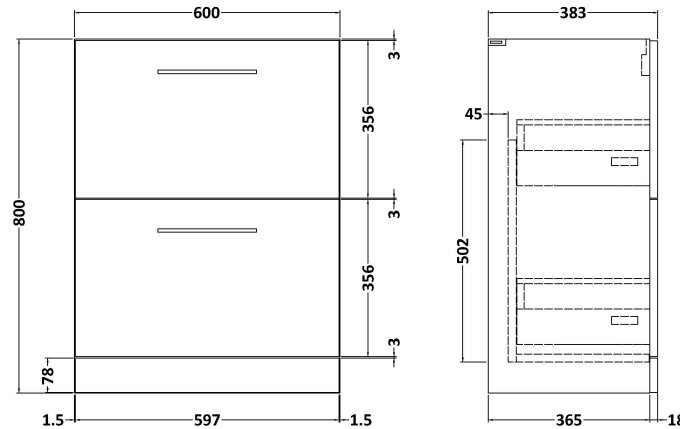

Sales Code: ARN533B

Description: 600 Fs 2-Drawer Vanity & Basin 2

Packaging Details

Barcode: 5056462666877

Sales Code: NVF533N

Description: 600 Fs 2-Drawer Unit (365 Deep)

Product Dimensions

Height (mm):	800
Width (mm):	600
Depth (mm):	383
Nett Weight (kg):	26

Packaging Dimensions

Height (mm):	835
Width (mm):	632
Depth (mm):	391
Gross Weight (kg):	26.5

Packaging Data

Box Colour:	Brown Cardboard Box
Box Qty:	1
Label Size:	100 x 50
Label Colour:	White Label
Label Qty:	2

Outer Box Dimensions (If Applicable)

Height (mm):	
Width (mm):	
Depth (mm):	
Gross Weight (kg):	
Barcode:	5056462660691

Product Details

Country of Origin:	United Kingdom
Fitting Instruction:	No
CE Certification:	N/A
FSC Certified Materials:	Yes
Colour:	Anthracite Woodgrain
Construction Method:	Cam & Wood Dowel
Construction Type:	Rigid
Cabinet Finish:	MFC Textured Woodgrain
Fascia Finish:	MFC Textured Woodgrain
Cabinet Thickness (mm):	18
Fascia Thickness (mm):	18
Drawer Included:	Yes
Drawer Type:	80mm High Metal S/C Inc Galler
No of Shelves:	0
Hinge Type:	Not Applicable
Hinge Included:	Not Applicable
Adjustable Legs:	No, Not Required
Fixings Included:	Yes
Handle Style:	Contemporary
Waste Shroud:	Yes
Handle Included:	Yes, Supplied
Handle Type:	D-Shape

Sales Code: NVM003

Description: Minimalist Basin 600mm

Product Dimensions

Height (mm):	170
Width (mm):	600
Depth (mm):	390
Nett Weight (kg):	10.76

Packaging Dimensions

Height (mm):	200
Width (mm):	400
Depth (mm):	620
Gross Weight (kg):	10.76