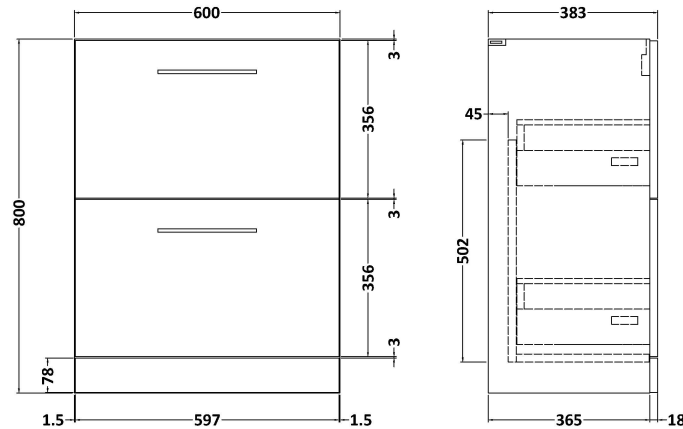

Sales Code: ARN533A

Description: 600 Fs 2-Drawer Vanity & Basin 1

Packaging Details

Barcode: 5056462666860

Sales Code: NVF533N

Description: 600 Fs 2-Drawer Unit (365 Deep)

Product Dimensions

Height (mm):	800
Width (mm):	600
Depth (mm):	383
Nett Weight (kg):	26

Packaging Dimensions

Height (mm):	835
Width (mm):	632
Depth (mm):	391
Gross Weight (kg):	26.5

Packaging Data

Box Colour:	Brown Cardboard Box
Box Qty:	1
Label Size:	100 x 50
Label Colour:	White Label
Label Qty:	2

Outer Box Dimensions (If Applicable)

Height (mm):	
Width (mm):	
Depth (mm):	
Gross Weight (kg):	
Barcode:	5056462660691

Product Details

Country of Origin:	United Kingdom
Fitting Instruction:	No
CE Certification:	N/A
FSC Certified Materials:	Yes
Colour:	Anthracite Woodgrain
Construction Method:	Cam & Wood Dowel
Construction Type:	Rigid
Cabinet Finish:	MFC Textured Woodgrain
Fascia Finish:	MFC Textured Woodgrain
Cabinet Thickness (mm):	18
Fascia Thickness (mm):	18
Drawer Included:	Yes
Drawer Type:	80mm High Metal S/C Inc Galler
No of Shelves:	0
Hinge Type:	Not Applicable
Hinge Included:	Not Applicable
Adjustable Legs:	No, Not Required
Fixings Included:	Yes
Handle Style:	Contemporary
Waste Shroud:	Yes
Handle Included:	Yes, Supplied
Handle Type:	D-Shape

Sales Code: NVM013

Description: 600 Mid-Edged Basin 1 Th

Product Dimensions

Height (mm):	180
Width (mm):	610
Depth (mm):	390
Nett Weight (kg):	11

Packaging Dimensions

Height (mm):	200
Width (mm):	410
Depth (mm):	630
Gross Weight (kg):	11