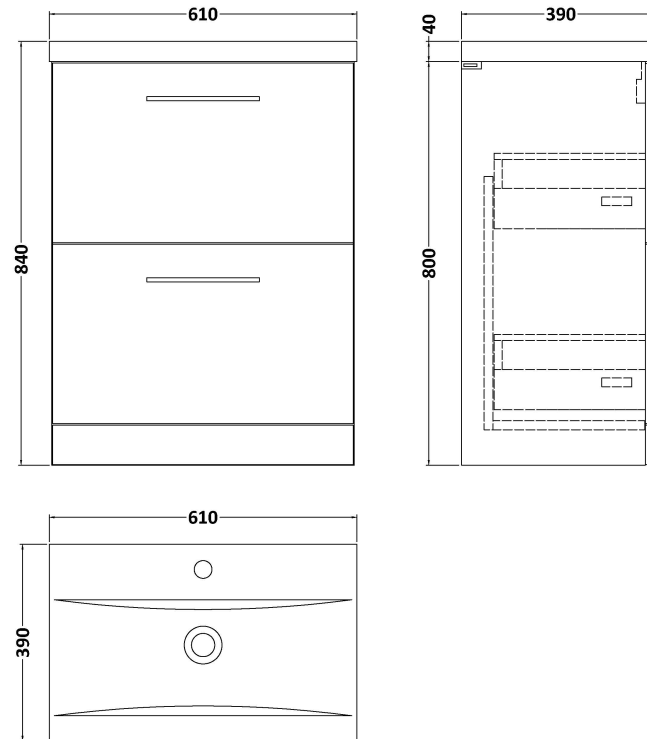

Sales Code: ARN533A

Description: 600 Fs 2-Drawer Vanity & Basin 1

Packaging Details

Barcode: 5056462666860

Sales Code: NVF533N

Description: 600 Fs 2-Drawer Unit (365 Deep)

Product Dimensions

Height (mm):	800
Width (mm):	600
Depth (mm):	383
Nett Weight (kg):	26

Packaging Dimensions

Height (mm):	835
Width (mm):	632
Depth (mm):	391
Gross Weight (kg):	26.5

Packaging Data

Box Colour:	Brown Cardboard Box
Box Qty:	1
Label Size:	100 x 50
Label Colour:	White Label
Label Qty:	2

Sales Code: NVM013

Description: 600 Mid-Edged Basin 1 Th

Product Dimensions

Height (mm):	180
Width (mm):	610
Depth (mm):	390
Nett Weight (kg):	11

Packaging Dimensions

Height (mm):	200
Width (mm):	410
Depth (mm):	630
Gross Weight (kg):	11

Packaging Data

Box Colour:	Brown Cardboard Box - Printed
Box Qty:	1
Label Size:	100 x 50
Label Colour:	White Label
Label Qty:	2

Outer Box Dimensions (If Applicable)

Height (mm):	
Width (mm):	
Depth (mm):	
Gross Weight (kg):	
Barcode:	5055369043415