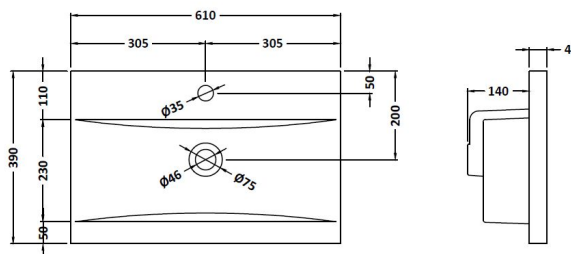

Packaging Dimensions

Height (mm):	835
Width (mm):	632
Depth (mm):	391
Gross Weight (kg):	26.5

Packaging Data

Box Colour:	Brown Cardboard Box
Box Qty:	1
Label Size:	100 x 50
Label Colour:	White Label
Label Qty:	2

Outer Box Dimensions (If Applicable)

Height (mm):	
Width (mm):	
Depth (mm):	
Gross Weight (kg):	
Barcode:	5056462660691

Product Details

Country of Origin:	United Kingdom
Fitting Instruction:	No
CE Certification:	N/A
FSC Certified Materials:	Yes
Colour:	Anthracite Woodgrain
Construction Method:	Cam & Wood Dowel
Construction Type:	Rigid
Cabinet Finish:	MFC Textured Woodgrain
Fascia Finish:	MFC Textured Woodgrain
Cabinet Thickness (mm):	18
Fascia Thickness (mm):	18
Drawer Included:	Yes
Drawer Type:	80mm High Metal S/C Inc Galler
No of Shelves:	0
Hinge Type:	Not Applicable
Hinge Included:	Not Applicable
Adjustable Legs:	No, Not Required
Fixings Included:	Yes
Handle Style:	Contemporary
Waste Shroud:	Yes
Handle Included:	Yes, Supplied
Handle Type:	D-Shape

Sales Code: NVM013

Description: 600 Mid-Edged Basin 1 Th

Product Dimensions

Height (mm):	180
Width (mm):	610
Depth (mm):	390
Nett Weight (kg):	11

Packaging Dimensions

Height (mm):	200
Width (mm):	410
Depth (mm):	630
Gross Weight (kg):	11

Packaging Data

Box Colour:	Brown Cardboard Box - Printed
Box Qty:	1
Label Size:	100 x 50
Label Colour:	White Label
Label Qty:	2

Outer Box Dimensions (If Applicable)

Height (mm):	
Width (mm):	
Depth (mm):	
Gross Weight (kg):	
Barcode:	5055369043415