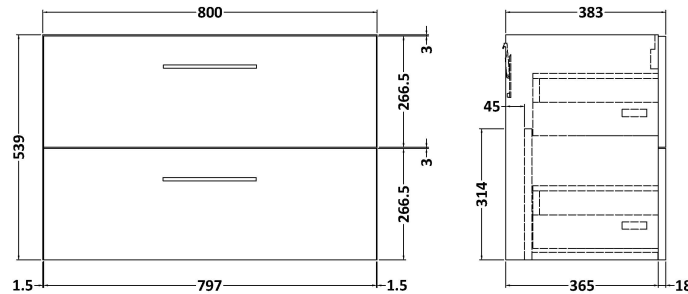

Sales Code: ARN526D

Description: 800 Wh 2-Drawer Vanity & Basin 3

Packaging Details

Barcode: 5056462669342

Sales Code: NVF526N

Description: 800 Wh 2-Drawer Unit (365 Deep)

Product Dimensions

Height (mm):	539
Width (mm):	800
Depth (mm):	383
Nett Weight (kg):	33.5

Packaging Dimensions

Height (mm):	560
Width (mm):	820
Depth (mm):	405
Gross Weight (kg):	34

Packaging Data

Box Colour:	Brown Cardboard Box
Box Qty:	1
Label Size:	100 x 50
Label Colour:	White Label
Label Qty:	2

Sales Code: NVM035

Description: 800 Thin Edged Basin 1Th

Product Dimensions

Height (mm):	170
Width (mm):	810
Depth (mm):	395
Nett Weight (kg):	14.5

Packaging Dimensions

Height (mm):	190
Width (mm):	830
Depth (mm):	415
Gross Weight (kg):	15

Packaging Data

Box Colour:	Brown Cardboard Box
Box Qty:	1
Label Size:	100 x 50
Label Colour:	White Label
Label Qty:	2

Outer Box Dimensions (If Applicable)

Height (mm):	
Width (mm):	
Depth (mm):	
Gross Weight (kg):	
Barcode:	5056211853435