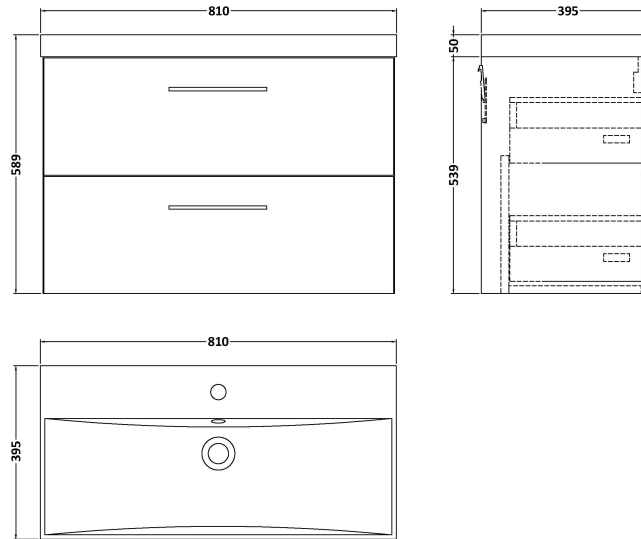

Sales Code: ARN526D

Description: 800 Wh 2-Drawer Vanity & Basin 3

Packaging Details

Barcode: 5056462669342

Sales Code: NVF526N

Description: 800 Wh 2-Drawer Unit (365 Deep)

Product Dimensions

Height (mm):	539
Width (mm):	800
Depth (mm):	383
Nett Weight (kg):	33.5

Packaging Dimensions

Height (mm):	560
Width (mm):	820
Depth (mm):	405
Gross Weight (kg):	34

Packaging Data

Box Colour:	Brown Cardboard Box
Box Qty:	1
Label Size:	100 x 50
Label Colour:	White Label
Label Qty:	2

Outer Box Dimensions (If Applicable)

Height (mm):	
Width (mm):	
Depth (mm):	
Gross Weight (kg):	
Barcode:	5056462660318

Product Details

Country of Origin:	United Kingdom
Fitting Instruction:	No
CE Certification:	N/A
FSC Certified Materials:	Yes
Colour:	Anthracite Woodgrain
Construction Method:	Cam & Wood Dowel
Construction Type:	Rigid
Cabinet Finish:	MFC Textured Woodgrain
Fascia Finish:	MFC Textured Woodgrain
Cabinet Thickness (mm):	18
Fascia Thickness (mm):	18
Drawer Included:	Yes
Drawer Type:	80mm High Metal S/C Inc Galler
No of Shelves:	0
Hinge Type:	Not Applicable
Hinge Included:	Not Applicable
Adjustable Legs:	No, Not Required
Fixings Included:	Yes
Handle Style:	Contemporary
Waste Shroud:	Yes
Handle Included:	Yes, Supplied
Handle Type:	D-Shape

Sales Code: NVM035

Description: 800 Thin Edged Basin 1Th

Product Dimensions

Height (mm):	170
Width (mm):	810
Depth (mm):	395
Nett Weight (kg):	14.5

Packaging Dimensions

Height (mm):	190
Width (mm):	830
Depth (mm):	415
Gross Weight (kg):	15