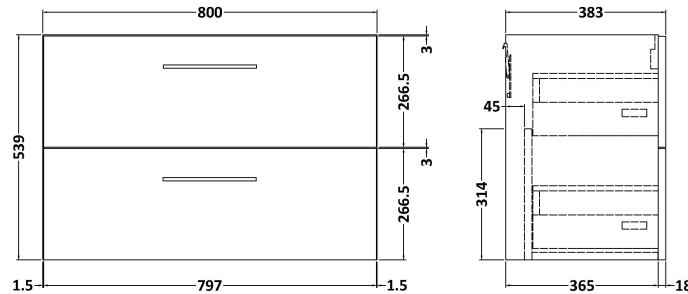

Sales Code: ARN526B

Description: 800 Wh 2-Drawer Vanity & Basin 2

Packaging Details

Barcode: 5056462669335

Sales Code: NVF526N

Description: 800 Wh 2-Drawer Unit (365 Deep)

Product Dimensions

Height (mm):	539
Width (mm):	800
Depth (mm):	383
Nett Weight (kg):	33.5

Packaging Dimensions

Height (mm):	560
Width (mm):	820
Depth (mm):	405
Gross Weight (kg):	34

Packaging Data

Box Colour:	Brown Cardboard Box
Box Qty:	1
Label Size:	100 x 50
Label Colour:	White Label
Label Qty:	2

Sales Code: NVM005

Description: Minimalist Basin 800mm

Product Dimensions

Height (mm):	170
Width (mm):	800
Depth (mm):	390
Nett Weight (kg):	16.9

Packaging Dimensions

Height (mm):	400
Width (mm):	820
Depth (mm):	200
Gross Weight (kg):	16.9

Packaging Data

Box Colour:	Brown Cardboard Box - Printed
Box Qty:	1
Label Size:	100 x 50
Label Colour:	White Label
Label Qty:	2

Outer Box Dimensions (If Applicable)

Height (mm):	
Width (mm):	
Depth (mm):	
Gross Weight (kg):	
Barcode:	5055146194675