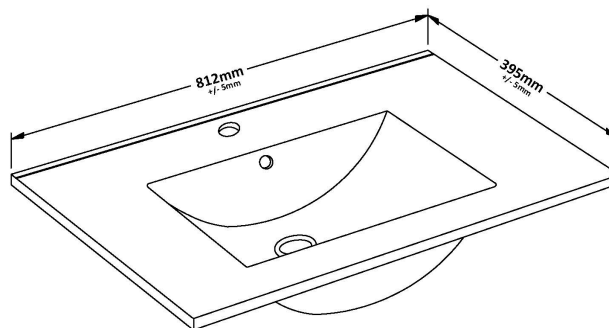

Packaging Dimensions

Height (mm):	560
Width (mm):	820
Depth (mm):	405
Gross Weight (kg):	34

Packaging Data

Box Colour:	Brown Cardboard Box
Box Qty:	1
Label Size:	100 x 50
Label Colour:	White Label
Label Qty:	2

Outer Box Dimensions (If Applicable)

Height (mm):	
Width (mm):	
Depth (mm):	
Gross Weight (kg):	
Barcode:	5056462660318

Product Details

Country of Origin:	United Kingdom
Fitting Instruction:	No
CE Certification:	N/A
FSC Certified Materials:	Yes
Colour:	Anthracite Woodgrain
Construction Method:	Cam & Wood Dowel
Construction Type:	Rigid
Cabinet Finish:	MFC Textured Woodgrain
Fascia Finish:	MFC Textured Woodgrain
Cabinet Thickness (mm):	18
Fascia Thickness (mm):	18
Drawer Included:	Yes
Drawer Type:	80mm High Metal S/C Inc Galler
No of Shelves:	0
Hinge Type:	Not Applicable
Hinge Included:	Not Applicable
Adjustable Legs:	No, Not Required
Fixings Included:	Yes
Handle Style:	Contemporary
Waste Shroud:	Yes
Handle Included:	Yes, Supplied
Handle Type:	D-Shape

Sales Code: NVM005

Description: Minimalist Basin 800mm

Product Dimensions

Height (mm):	170
Width (mm):	800
Depth (mm):	390
Nett Weight (kg):	16.9

Packaging Dimensions

Height (mm):	400
Width (mm):	820
Depth (mm):	200
Gross Weight (kg):	16.9

Packaging Data

Box Colour:	Brown Cardboard Box - Printed
Box Qty:	1
Label Size:	100 x 50
Label Colour:	White Label
Label Qty:	2

Outer Box Dimensions (If Applicable)

Height (mm):	
Width (mm):	
Depth (mm):	
Gross Weight (kg):	
Barcode:	5055146194675