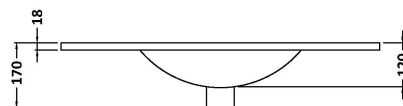

Sales Code: ARN526B

Description: 800 Wh 2-Drawer Vanity & Basin 2

Packaging Details

Barcode: 5056462669335

Sales Code: NVF526N

Description: 800 Wh 2-Drawer Unit (365 Deep)

Product Dimensions

Height (mm):	539
Width (mm):	800
Depth (mm):	383
Nett Weight (kg):	33.5

Packaging Dimensions

Height (mm):	560
Width (mm):	820
Depth (mm):	405
Gross Weight (kg):	34

Packaging Data

Box Colour:	Brown Cardboard Box
Box Qty:	1
Label Size:	100 x 50
Label Colour:	White Label
Label Qty:	2

Outer Box Dimensions (If Applicable)

Height (mm):	
Width (mm):	
Depth (mm):	
Gross Weight (kg):	
Barcode:	5056462660318

Product Details

Country of Origin:	United Kingdom
Fitting Instruction:	No
CE Certification:	N/A
FSC Certified Materials:	Yes
Colour:	Anthracite Woodgrain
Construction Method:	Cam & Wood Dowel
Construction Type:	Rigid
Cabinet Finish:	MFC Textured Woodgrain
Fascia Finish:	MFC Textured Woodgrain
Cabinet Thickness (mm):	18
Fascia Thickness (mm):	18
Drawer Included:	Yes
Drawer Type:	80mm High Metal S/C Inc Galler
No of Shelves:	0
Hinge Type:	Not Applicable
Hinge Included:	Not Applicable
Adjustable Legs:	No, Not Required
Fixings Included:	Yes
Handle Style:	Contemporary
Waste Shroud:	Yes
Handle Included:	Yes, Supplied
Handle Type:	D-Shape

Sales Code: NVM005

Description: Minimalist Basin 800mm

Product Dimensions

Height (mm):	170
Width (mm):	800
Depth (mm):	390
Nett Weight (kg):	16.9

Packaging Dimensions

Height (mm):	400
Width (mm):	820
Depth (mm):	200
Gross Weight (kg):	16.9