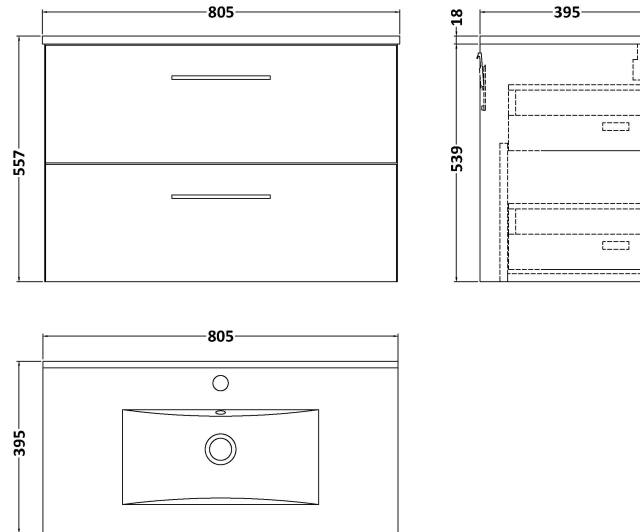

Sales Code: ARN526B

Description: 800 Wh 2-Drawer Vanity & Basin 2

Packaging Details

Barcode: 5056462669335

Sales Code: NVF526N

Description: 800 Wh 2-Drawer Unit (365 Deep)

Product Dimensions

Height (mm):	539
Width (mm):	800
Depth (mm):	383
Nett Weight (kg):	33.5

Packaging Dimensions

Height (mm):	560
Width (mm):	820
Depth (mm):	405
Gross Weight (kg):	34

Packaging Data

Box Colour:	Brown Cardboard Box
Box Qty:	1
Label Size:	100 x 50
Label Colour:	White Label
Label Qty:	2

Outer Box Dimensions (If Applicable)

Height (mm):	
Width (mm):	
Depth (mm):	
Gross Weight (kg):	
Barcode:	5056462660318

Product Details

Country of Origin:	United Kingdom
Fitting Instruction:	No
CE Certification:	N/A
FSC Certified Materials:	Yes
Colour:	Anthracite Woodgrain
Construction Method:	Cam & Wood Dowel
Construction Type:	Rigid
Cabinet Finish:	MFC Textured Woodgrain
Fascia Finish:	MFC Textured Woodgrain
Cabinet Thickness (mm):	18
Fascia Thickness (mm):	18
Drawer Included:	Yes
Drawer Type:	80mm High Metal S/C Inc Galler
No of Shelves:	0
Hinge Type:	Not Applicable
Hinge Included:	Not Applicable
Adjustable Legs:	No, Not Required
Fixings Included:	Yes
Handle Style:	Contemporary
Waste Shroud:	Yes
Handle Included:	Yes, Supplied
Handle Type:	D-Shape

Sales Code: NVM005

Description: Minimalist Basin 800mm

Product Dimensions

Height (mm):	170
Width (mm):	800
Depth (mm):	390
Nett Weight (kg):	16.9

Packaging Dimensions

Height (mm):	400
Width (mm):	820
Depth (mm):	200
Gross Weight (kg):	16.9