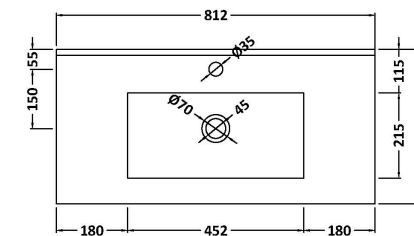

Packaging Dimensions

Height (mm):	560
Width (mm):	820
Depth (mm):	405
Gross Weight (kg):	34

Packaging Data

Box Colour:	Brown Cardboard Box
Box Qty:	1
Label Size:	100 x 50
Label Colour:	White Label
Label Qty:	2

Outer Box Dimensions (If Applicable)

Height (mm):	
Width (mm):	
Depth (mm):	
Gross Weight (kg):	
Barcode:	5056462660318

Product Details

Country of Origin:	United Kingdom
Fitting Instruction:	No
CE Certification:	N/A
FSC Certified Materials:	Yes
Colour:	Anthracite Woodgrain
Construction Method:	Cam & Wood Dowel
Construction Type:	Rigid
Cabinet Finish:	MFC Textured Woodgrain
Fascia Finish:	MFC Textured Woodgrain
Cabinet Thickness (mm):	18
Fascia Thickness (mm):	18
Drawer Included:	Yes
Drawer Type:	80mm High Metal S/C Inc Galler
No of Shelves:	0
Hinge Type:	Not Applicable
Hinge Included:	Not Applicable
Adjustable Legs:	No, Not Required
Fixings Included:	Yes
Handle Style:	Contemporary
Waste Shroud:	Yes
Handle Included:	Yes, Supplied
Handle Type:	D-Shape

Sales Code: NVM005

Description: Minimalist Basin 800mm

Product Dimensions

Height (mm):	170
Width (mm):	800
Depth (mm):	390
Nett Weight (kg):	16.9

Packaging Dimensions

Height (mm):	400
Width (mm):	820
Depth (mm):	200
Gross Weight (kg):	16.9

Packaging Data

Box Colour:	Brown Cardboard Box - Printed
Box Qty:	1
Label Size:	100 x 50
Label Colour:	White Label
Label Qty:	2

Outer Box Dimensions (If Applicable)

Height (mm):	
Width (mm):	
Depth (mm):	
Gross Weight (kg):	
Barcode:	5055146194675