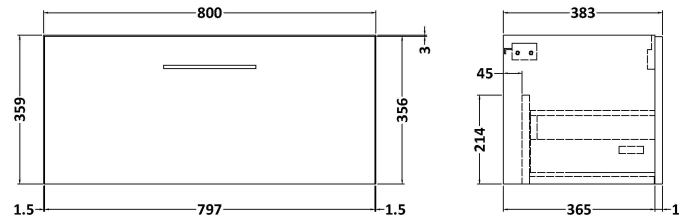

Sales Code: ARN525W

Description: 800 Wh 1-Drawer Vanity & Worktop

Packaging Details

Barcode: 5056462668932

Sales Code: NVF525N

Description: 800 Single Drawer Unit (365 Deep)

Product Dimensions

Height (mm):	359
Width (mm):	800
Depth (mm):	383
Nett Weight (kg):	17

Packaging Dimensions

Height (mm):	391
Width (mm):	832
Depth (mm):	391
Gross Weight (kg):	17.5

Packaging Data

Box Colour:	Brown Cardboard Box
Box Qty:	1
Label Size:	100 x 50
Label Colour:	White Label
Label Qty:	2

Sales Code: MWD570N

Description: 800 Worktop (805X390x18mm)

Product Dimensions

Height (mm):	18
Width (mm):	805
Depth (mm):	390
Nett Weight (kg):	3

Packaging Dimensions

Height (mm):	25
Width (mm):	825
Depth (mm):	410
Gross Weight (kg):	3.5

Packaging Data

Box Colour:	Brown Cardboard Box
Box Qty:	1
Label Size:	50 x 100
Label Colour:	White Label
Label Qty:	2

Outer Box Dimensions (If Applicable)

Height (mm):	
Width (mm):	
Depth (mm):	
Gross Weight (kg):	
Barcode:	5056462660417