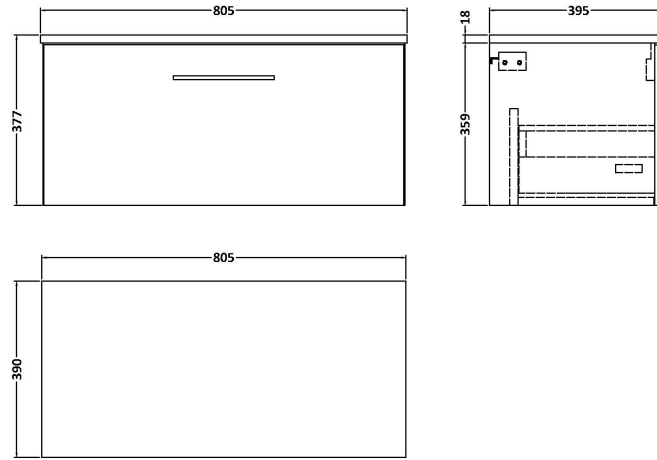

Sales Code: ARN525W

Description: 800 Wh 1-Drawer Vanity & Worktop

Packaging Details

Barcode: 5056462668932

Sales Code: NVF525N

Description: 800 Single Drawer Unit (365 Deep)

Product Dimensions

Height (mm):	359
Width (mm):	800
Depth (mm):	383
Nett Weight (kg):	17

Packaging Dimensions

Height (mm):	391
Width (mm):	832
Depth (mm):	391
Gross Weight (kg):	17.5

Packaging Data

Box Colour:	Brown Cardboard Box
Box Qty:	1
Label Size:	100 x 50
Label Colour:	White Label
Label Qty:	2

Outer Box Dimensions (If Applicable)

Height (mm):	
Width (mm):	
Depth (mm):	
Gross Weight (kg):	
Barcode:	5056462660905

Product Details

Country of Origin:	United Kingdom
Fitting Instruction:	No
CE Certification:	N/A
FSC Certified Materials:	Yes
Colour:	Anthracite Woodgrain
Construction Method:	Cam & Wood Dowel
Construction Type:	Rigid
Cabinet Finish:	MFC Textured Woodgrain
Fascia Finish:	MFC Textured Woodgrain
Cabinet Thickness (mm):	18
Fascia Thickness (mm):	18
Drawer Included:	Yes
Drawer Type:	80mm High Metal S/C Inc Galler
No of Shelves:	0
Hinge Type:	Not Applicable
Hinge Included:	Not Applicable
Adjustable Legs:	No, Not Required
Fixings Included:	Yes
Handle Style:	Contemporary
Waste Shroud:	Yes
Handle Included:	Yes, Supplied
Handle Type:	D-Shape

Sales Code: MWD570N

Description: 800 Worktop (805X390x18mm)

Product Dimensions

Height (mm):	18
Width (mm):	805
Depth (mm):	390
Nett Weight (kg):	3

Packaging Dimensions

Height (mm):	25
Width (mm):	825
Depth (mm):	410
Gross Weight (kg):	3.5