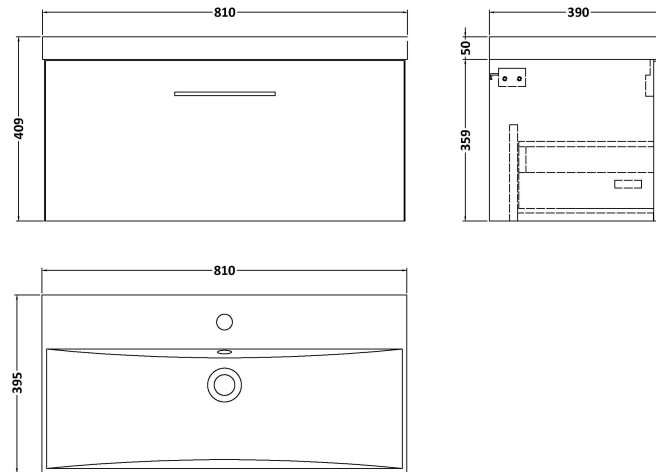

Sales Code: ARN525D

Description: 800 Wh 1-Drawer Vanity & Basin 3

Packaging Details

Barcode: 5056462668925

Sales Code: NVF525N

Description: 800 Single Drawer Unit (365 Deep)

Product Dimensions

Height (mm):	359
Width (mm):	800
Depth (mm):	383
Nett Weight (kg):	17

Packaging Dimensions

Height (mm):	391
Width (mm):	832
Depth (mm):	391
Gross Weight (kg):	17.5

Packaging Data

Box Colour:	Brown Cardboard Box
Box Qty:	1
Label Size:	100 x 50
Label Colour:	White Label
Label Qty:	2

Outer Box Dimensions (If Applicable)

Height (mm):	
Width (mm):	
Depth (mm):	
Gross Weight (kg):	
Barcode:	5056462660905

Product Details

Country of Origin:	United Kingdom
Fitting Instruction:	No
CE Certification:	N/A
FSC Certified Materials:	Yes
Colour:	Anthracite Woodgrain
Construction Method:	Cam & Wood Dowel
Construction Type:	Rigid
Cabinet Finish:	MFC Textured Woodgrain
Fascia Finish:	MFC Textured Woodgrain
Cabinet Thickness (mm):	18
Fascia Thickness (mm):	18
Drawer Included:	Yes
Drawer Type:	80mm High Metal S/C Inc Galler
No of Shelves:	0
Hinge Type:	Not Applicable
Hinge Included:	Not Applicable
Adjustable Legs:	No, Not Required
Fixings Included:	Yes
Handle Style:	Contemporary
Waste Shroud:	Yes
Handle Included:	Yes, Supplied
Handle Type:	D-Shape

Sales Code: NVM035

Description: 800 Thin Edged Basin 1Th

Product Dimensions

Height (mm):	170
Width (mm):	810
Depth (mm):	395
Nett Weight (kg):	14.5

Packaging Dimensions

Height (mm):	190
Width (mm):	830
Depth (mm):	415
Gross Weight (kg):	15