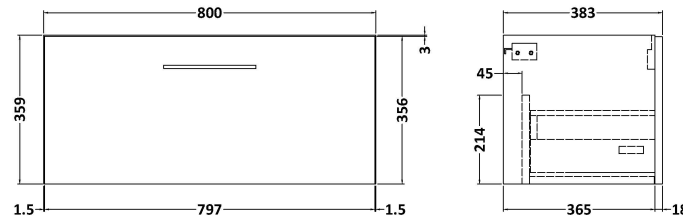

Sales Code: ARN525D

Description: 800 Wh 1-Drawer Vanity & Basin 3

Packaging Details

Barcode: 5056462668925

Sales Code: NVF525N

Description: 800 Single Drawer Unit (365 Deep)

Product Dimensions

Height (mm):	359
Width (mm):	800
Depth (mm):	383
Nett Weight (kg):	17

Packaging Dimensions

Height (mm):	391
Width (mm):	832
Depth (mm):	391
Gross Weight (kg):	17.5

Packaging Data

Box Colour:	Brown Cardboard Box
Box Qty:	1
Label Size:	100 x 50
Label Colour:	White Label
Label Qty:	2

Sales Code: NVM035

Description: 800 Thin Edged Basin 1Th

Product Dimensions

Height (mm):	170
Width (mm):	810
Depth (mm):	395
Nett Weight (kg):	14.5

Packaging Dimensions

Height (mm):	190
Width (mm):	830
Depth (mm):	415
Gross Weight (kg):	15

Packaging Data

Box Colour:	Brown Cardboard Box
Box Qty:	1
Label Size:	100 x 50
Label Colour:	White Label
Label Qty:	2

Outer Box Dimensions (If Applicable)

Height (mm):	
Width (mm):	
Depth (mm):	
Gross Weight (kg):	
Barcode:	5056211853435