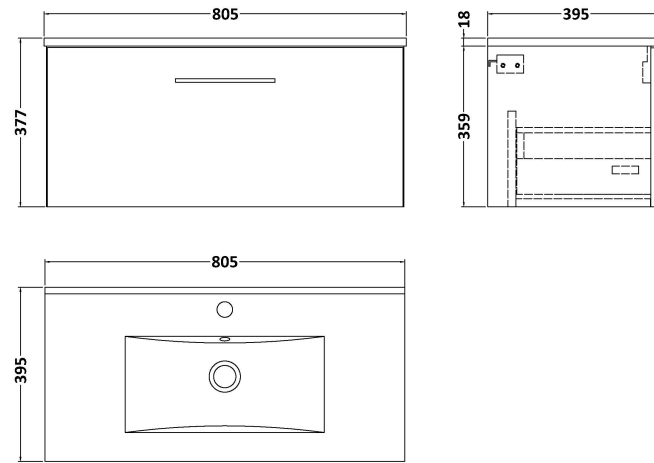

Sales Code: ARN525B

Description: 800 Wh 1-Drawer Vanity & Basin 2

Packaging Details

Barcode: 5056462668918

Sales Code: NVF525N

Description: 800 Single Drawer Unit (365 Deep)

Product Dimensions

Height (mm):	359
Width (mm):	800
Depth (mm):	383
Nett Weight (kg):	17

Packaging Dimensions

Height (mm):	391
Width (mm):	832
Depth (mm):	391
Gross Weight (kg):	17.5

Packaging Data

Box Colour:	Brown Cardboard Box
Box Qty:	1
Label Size:	100 x 50
Label Colour:	White Label
Label Qty:	2

Outer Box Dimensions (If Applicable)

Height (mm):	
Width (mm):	
Depth (mm):	
Gross Weight (kg):	
Barcode:	5056462660905

Product Details

Country of Origin:	United Kingdom
Fitting Instruction:	No
CE Certification:	N/A
FSC Certified Materials:	Yes
Colour:	Anthracite Woodgrain
Construction Method:	Cam & Wood Dowel
Construction Type:	Rigid
Cabinet Finish:	MFC Textured Woodgrain
Fascia Finish:	MFC Textured Woodgrain
Cabinet Thickness (mm):	18
Fascia Thickness (mm):	18
Drawer Included:	Yes
Drawer Type:	80mm High Metal S/C Inc Galler
No of Shelves:	0
Hinge Type:	Not Applicable
Hinge Included:	Not Applicable
Adjustable Legs:	No, Not Required
Fixings Included:	Yes
Handle Style:	Contemporary
Waste Shroud:	Yes
Handle Included:	Yes, Supplied
Handle Type:	D-Shape

Sales Code: NVM005

Description: Minimalist Basin 800mm

Product Dimensions

Height (mm):	170
Width (mm):	800
Depth (mm):	390
Nett Weight (kg):	16.9

Packaging Dimensions

Height (mm):	400
Width (mm):	820
Depth (mm):	200
Gross Weight (kg):	16.9