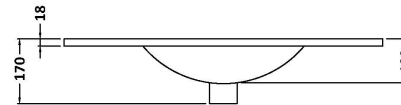

Packaging Dimensions

Height (mm):	391
Width (mm):	832
Depth (mm):	391
Gross Weight (kg):	17.5

Packaging Data

Box Colour:	Brown Cardboard Box
Box Qty:	1
Label Size:	100 x 50
Label Colour:	White Label
Label Qty:	2

Outer Box Dimensions (If Applicable)

Height (mm):	
Width (mm):	
Depth (mm):	
Gross Weight (kg):	
Barcode:	5056462660905

Product Details

Country of Origin:	United Kingdom
Fitting Instruction:	No
CE Certification:	N/A
FSC Certified Materials:	Yes
Colour:	Anthracite Woodgrain
Construction Method:	Cam & Wood Dowel
Construction Type:	Rigid
Cabinet Finish:	MFC Textured Woodgrain
Fascia Finish:	MFC Textured Woodgrain
Cabinet Thickness (mm):	18
Fascia Thickness (mm):	18
Drawer Included:	Yes
Drawer Type:	80mm High Metal S/C Inc Galler
No of Shelves:	0
Hinge Type:	Not Applicable
Hinge Included:	Not Applicable
Adjustable Legs:	No, Not Required
Fixings Included:	Yes
Handle Style:	Contemporary
Waste Shroud:	Yes
Handle Included:	Yes, Supplied
Handle Type:	D-Shape

Sales Code: NVM005

Description: Minimalist Basin 800mm

Product Dimensions

Height (mm):	170
Width (mm):	800
Depth (mm):	390
Nett Weight (kg):	16.9

Packaging Dimensions

Height (mm):	400
Width (mm):	820
Depth (mm):	200
Gross Weight (kg):	16.9

Packaging Data

Box Colour:	Brown Cardboard Box - Printed
Box Qty:	1
Label Size:	100 x 50
Label Colour:	White Label
Label Qty:	2

Outer Box Dimensions (If Applicable)

Height (mm):	
Width (mm):	
Depth (mm):	
Gross Weight (kg):	
Barcode:	5055146194675