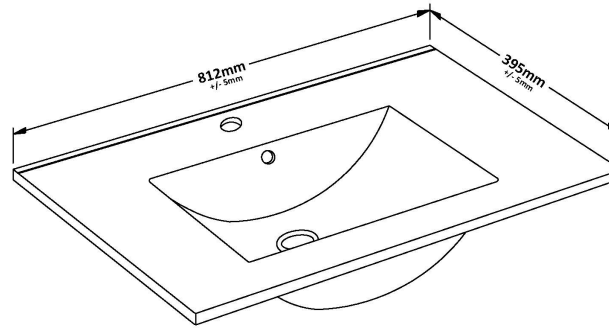

Packaging Dimensions

Height (mm):	391
Width (mm):	832
Depth (mm):	391
Gross Weight (kg):	17.5

Packaging Data

Box Colour:	Brown Cardboard Box
Box Qty:	1
Label Size:	100 x 50
Label Colour:	White Label
Label Qty:	2

Outer Box Dimensions (If Applicable)

Height (mm):	
Width (mm):	
Depth (mm):	
Gross Weight (kg):	
Barcode:	5056462660905

Product Details

Country of Origin:	United Kingdom
Fitting Instruction:	No
CE Certification:	N/A
FSC Certified Materials:	Yes
Colour:	Anthracite Woodgrain
Construction Method:	Cam & Wood Dowel
Construction Type:	Rigid
Cabinet Finish:	MFC Textured Woodgrain
Fascia Finish:	MFC Textured Woodgrain
Cabinet Thickness (mm):	18
Fascia Thickness (mm):	18
Drawer Included:	Yes
Drawer Type:	80mm High Metal S/C Inc Galler
No of Shelves:	0
Hinge Type:	Not Applicable
Hinge Included:	Not Applicable
Adjustable Legs:	No, Not Required
Fixings Included:	Yes
Handle Style:	Contemporary
Waste Shroud:	Yes
Handle Included:	Yes, Supplied
Handle Type:	D-Shape

Sales Code: NVM005

Description: Minimalist Basin 800mm

Product Dimensions

Height (mm):	170
Width (mm):	800
Depth (mm):	390
Nett Weight (kg):	16.9

Packaging Dimensions

Height (mm):	400
Width (mm):	820
Depth (mm):	200
Gross Weight (kg):	16.9

Packaging Data

Box Colour:	Brown Cardboard Box - Printed
Box Qty:	1
Label Size:	100 x 50
Label Colour:	White Label
Label Qty:	2

Outer Box Dimensions (If Applicable)

Height (mm):	
Width (mm):	
Depth (mm):	
Gross Weight (kg):	
Barcode:	5055146194675