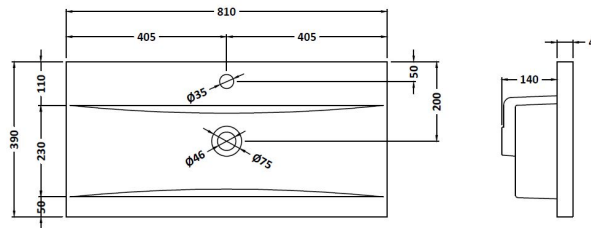

Packaging Dimensions

Height (mm):	391
Width (mm):	832
Depth (mm):	391
Gross Weight (kg):	17.5

Packaging Data

Box Colour:	Brown Cardboard Box
Box Qty:	1
Label Size:	100 x 50
Label Colour:	White Label
Label Qty:	2

Outer Box Dimensions (If Applicable)

Height (mm):	
Width (mm):	
Depth (mm):	
Gross Weight (kg):	
Barcode:	5056462660905

Product Details

Country of Origin:	United Kingdom
Fitting Instruction:	No
CE Certification:	N/A
FSC Certified Materials:	Yes
Colour:	Anthracite Woodgrain
Construction Method:	Cam & Wood Dowel
Construction Type:	Rigid
Cabinet Finish:	MFC Textured Woodgrain
Fascia Finish:	MFC Textured Woodgrain
Cabinet Thickness (mm):	18
Fascia Thickness (mm):	18
Drawer Included:	Yes
Drawer Type:	80mm High Metal S/C Inc Galler
No of Shelves:	0
Hinge Type:	Not Applicable
Hinge Included:	Not Applicable
Adjustable Legs:	No, Not Required
Fixings Included:	Yes
Handle Style:	Contemporary
Waste Shroud:	Yes
Handle Included:	Yes, Supplied
Handle Type:	D-Shape

Sales Code: NVM015

Description: 800 Mid Edged Basin 1 Th

Product Dimensions

Height (mm):	180
Width (mm):	810
Depth (mm):	390
Nett Weight (kg):	15

Packaging Dimensions

Height (mm):	210
Width (mm):	410
Depth (mm):	830
Gross Weight (kg):	15

Packaging Data

Box Colour:	Brown Cardboard Box
Box Qty:	1
Label Size:	100 x 50
Label Colour:	White Label
Label Qty:	2

Outer Box Dimensions (If Applicable)

Height (mm):	
Width (mm):	
Depth (mm):	
Gross Weight (kg):	
Barcode:	5055369043422