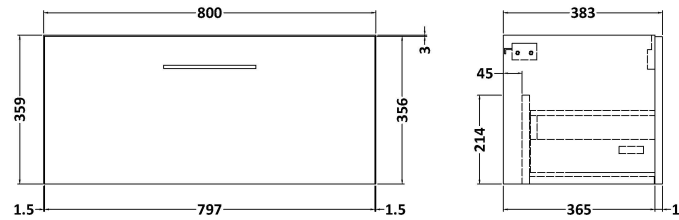

Sales Code: ARN525A

Description: 800 Wh 1-Drawer Vanity & Basin 1

Packaging Details

Barcode: 5056462668901

Sales Code: NVF525N

Description: 800 Single Drawer Unit (365 Deep)

Product Dimensions

Height (mm):	359
Width (mm):	800
Depth (mm):	383
Nett Weight (kg):	17

Packaging Dimensions

Height (mm):	391
Width (mm):	832
Depth (mm):	391
Gross Weight (kg):	17.5

Packaging Data

Box Colour:	Brown Cardboard Box
Box Qty:	1
Label Size:	100 x 50
Label Colour:	White Label
Label Qty:	2

Sales Code: NVM015

Description: 800 Mid Edged Basin 1 Th

Product Dimensions

Height (mm):	180
Width (mm):	810
Depth (mm):	390
Nett Weight (kg):	15

Packaging Dimensions

Height (mm):	210
Width (mm):	410
Depth (mm):	830
Gross Weight (kg):	15

Packaging Data

Box Colour:	Brown Cardboard Box
Box Qty:	1
Label Size:	100 x 50
Label Colour:	White Label
Label Qty:	2

Outer Box Dimensions (If Applicable)

Height (mm):	
Width (mm):	
Depth (mm):	
Gross Weight (kg):	
Barcode:	5055369043422