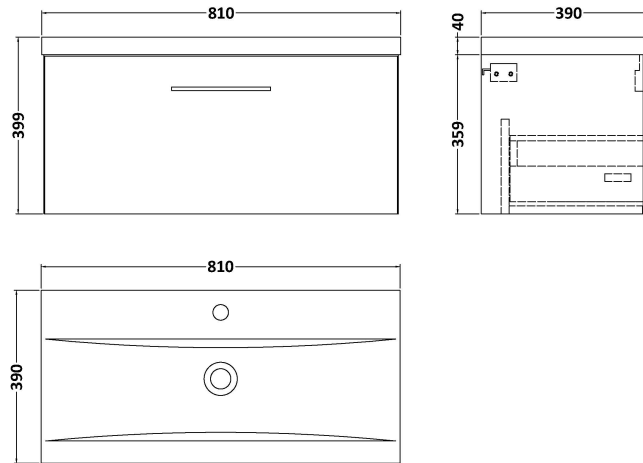

Sales Code: ARN525A

Description: 800 Wh 1-Drawer Vanity & Basin 1

Packaging Details

Barcode: 5056462668901

Sales Code: NVF525N

Description: 800 Single Drawer Unit (365 Deep)

Product Dimensions

Height (mm):	359
Width (mm):	800
Depth (mm):	383
Nett Weight (kg):	17

Packaging Dimensions

Height (mm):	391
Width (mm):	832
Depth (mm):	391
Gross Weight (kg):	17.5

Packaging Data

Box Colour:	Brown Cardboard Box
Box Qty:	1
Label Size:	100 x 50
Label Colour:	White Label
Label Qty:	2

Outer Box Dimensions (If Applicable)

Height (mm):	
Width (mm):	
Depth (mm):	
Gross Weight (kg):	
Barcode:	5056462660905

Product Details

Country of Origin:	United Kingdom
Fitting Instruction:	No
CE Certification:	N/A
FSC Certified Materials:	Yes
Colour:	Anthracite Woodgrain
Construction Method:	Cam & Wood Dowel
Construction Type:	Rigid
Cabinet Finish:	MFC Textured Woodgrain
Fascia Finish:	MFC Textured Woodgrain
Cabinet Thickness (mm):	18
Fascia Thickness (mm):	18
Drawer Included:	Yes
Drawer Type:	80mm High Metal S/C Inc Galler
No of Shelves:	0
Hinge Type:	Not Applicable
Hinge Included:	Not Applicable
Adjustable Legs:	No, Not Required
Fixings Included:	Yes
Handle Style:	Contemporary
Waste Shroud:	Yes
Handle Included:	Yes, Supplied
Handle Type:	D-Shape

Sales Code: NVM015

Description: 800 Mid Edged Basin 1 Th

Product Dimensions

Height (mm):	180
Width (mm):	810
Depth (mm):	390
Nett Weight (kg):	15

Packaging Dimensions

Height (mm):	210
Width (mm):	410
Depth (mm):	830
Gross Weight (kg):	15