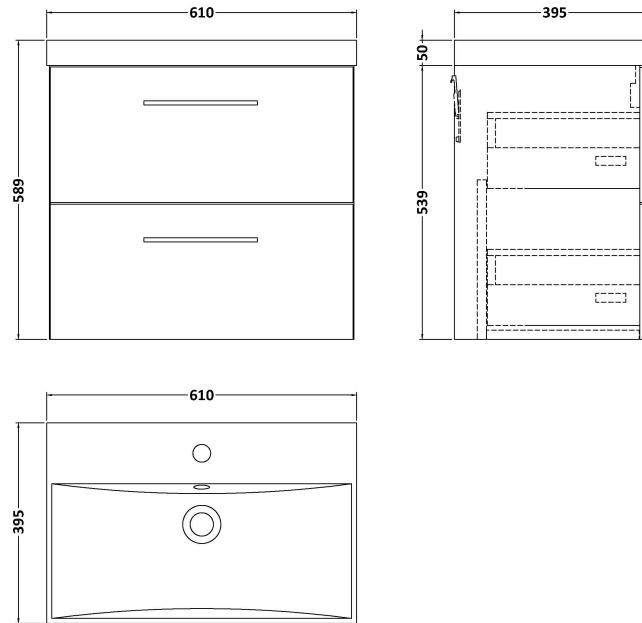

Sales Code: ARN524D

Description: 600 Wh 2-Drawer Vanity & Basin 3

Packaging Details

Barcode: 5056462668505

Sales Code: NVF524N

Description: 600 Wh 2-Drawer Unit (365 Deep)

Product Dimensions

Height (mm):	539
Width (mm):	600
Depth (mm):	383
Nett Weight (kg):	21.5

Packaging Dimensions

Height (mm):	560
Width (mm):	520
Depth (mm):	405
Gross Weight (kg):	22

Packaging Data

Box Colour:	Brown Cardboard Box
Box Qty:	1
Label Size:	100 x 50
Label Colour:	White Label
Label Qty:	2

Outer Box Dimensions (If Applicable)

Height (mm):	
Width (mm):	
Depth (mm):	
Gross Weight (kg):	
Barcode:	5056462660295

Product Details

Country of Origin:	United Kingdom
Fitting Instruction:	No
CE Certification:	N/A
FSC Certified Materials:	Yes
Colour:	Anthracite Woodgrain
Construction Method:	Cam & Wood Dowel
Construction Type:	Rigid
Cabinet Finish:	MFC Textured Woodgrain
Fascia Finish:	MFC Textured Woodgrain
Cabinet Thickness (mm):	18
Fascia Thickness (mm):	18
Drawer Included:	Yes
Drawer Type:	80mm High Metal S/C Inc Galler
No of Shelves:	0
Hinge Type:	Not Applicable
Hinge Included:	Not Applicable
Adjustable Legs:	No, Not Required
Fixings Included:	Yes
Handle Style:	Contemporary
Waste Shroud:	Yes
Handle Included:	Yes, Supplied
Handle Type:	D-Shape

Sales Code: NVM033

Description: 600 Thin Edged Basin 1Th

Product Dimensions

Height (mm):	170
Width (mm):	610
Depth (mm):	395
Nett Weight (kg):	11

Packaging Dimensions

Height (mm):	190
Width (mm):	630
Depth (mm):	415
Gross Weight (kg):	11.5