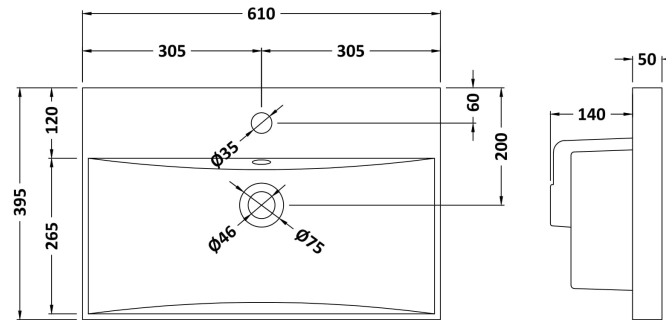

Packaging Dimensions

Height (mm):	560
Width (mm):	520
Depth (mm):	405
Gross Weight (kg):	22

Packaging Data

Box Colour:	Brown Cardboard Box
Box Qty:	1
Label Size:	100 x 50
Label Colour:	White Label
Label Qty:	2

Outer Box Dimensions (If Applicable)

Height (mm):	
Width (mm):	
Depth (mm):	
Gross Weight (kg):	
Barcode:	5056462660295

Product Details

Country of Origin:	United Kingdom
Fitting Instruction:	No
CE Certification:	N/A
FSC Certified Materials:	Yes
Colour:	Anthracite Woodgrain
Construction Method:	Cam & Wood Dowel
Construction Type:	Rigid
Cabinet Finish:	MFC Textured Woodgrain
Fascia Finish:	MFC Textured Woodgrain
Cabinet Thickness (mm):	18
Fascia Thickness (mm):	18
Drawer Included:	Yes
Drawer Type:	80mm High Metal S/C Inc Galler
No of Shelves:	0
Hinge Type:	Not Applicable
Hinge Included:	Not Applicable
Adjustable Legs:	No, Not Required
Fixings Included:	Yes
Handle Style:	Contemporary
Waste Shroud:	Yes
Handle Included:	Yes, Supplied
Handle Type:	D-Shape

Sales Code: NVM033

Description: 600 Thin Edged Basin 1Th

Product Dimensions

Height (mm):	170
Width (mm):	610
Depth (mm):	395
Nett Weight (kg):	11

Packaging Dimensions

Height (mm):	190
Width (mm):	630
Depth (mm):	415
Gross Weight (kg):	11.5

Packaging Data

Box Colour:	Brown Cardboard Box - Printed
Box Qty:	1
Label Size:	100 x 50
Label Colour:	White Label
Label Qty:	2

Outer Box Dimensions (If Applicable)

Height (mm):	
Width (mm):	
Depth (mm):	
Gross Weight (kg):	
Barcode:	5056211853428