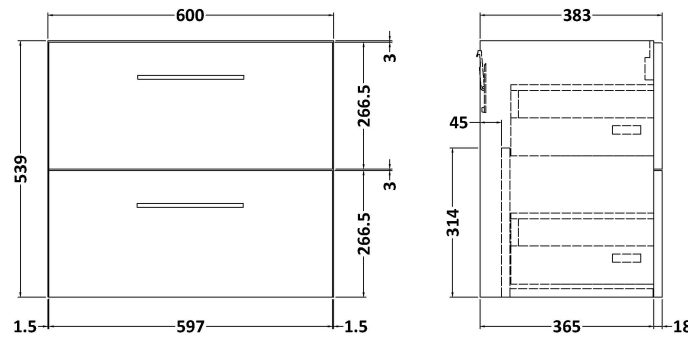

Sales Code: ARN524D

Description: 600 Wh 2-Drawer Vanity & Basin 3

Packaging Details

Barcode: 5056462668505

Sales Code: NVF524N

Description: 600 Wh 2-Drawer Unit (365 Deep)

Product Dimensions

Height (mm):	539
Width (mm):	600
Depth (mm):	383
Nett Weight (kg):	21.5

Packaging Dimensions

Height (mm):	560
Width (mm):	520
Depth (mm):	405
Gross Weight (kg):	22

Packaging Data

Box Colour:	Brown Cardboard Box
Box Qty:	1
Label Size:	100 x 50
Label Colour:	White Label
Label Qty:	2

Sales Code: NVM033

Description: 600 Thin Edged Basin 1Th

Product Dimensions

Height (mm):	170
Width (mm):	610
Depth (mm):	395
Nett Weight (kg):	11

Packaging Dimensions

Height (mm):	190
Width (mm):	630
Depth (mm):	415
Gross Weight (kg):	11.5

Packaging Data

Box Colour:	Brown Cardboard Box - Printed
Box Qty:	1
Label Size:	100 x 50
Label Colour:	White Label
Label Qty:	2

Outer Box Dimensions (If Applicable)

Height (mm):	
Width (mm):	
Depth (mm):	
Gross Weight (kg):	
Barcode:	5056211853428