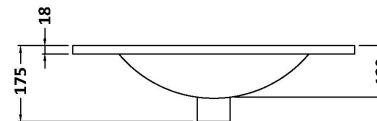

### Product Dimensions

Height (mm):	539
Width (mm):	600
Depth (mm):	383
Nett Weight (kg):	21.5

### Packaging Dimensions

Height (mm):	560
Width (mm):	520
Depth (mm):	405
Gross Weight (kg):	22

### Outer Box Dimensions (If Applicable)

Height (mm):	
Width (mm):	
Depth (mm):	
Gross Weight (kg):	
Barcode:	5056462660295

### Product Dimensions

Height (mm):	170
Width (mm):	600
Depth (mm):	390
Nett Weight (kg):	10.76