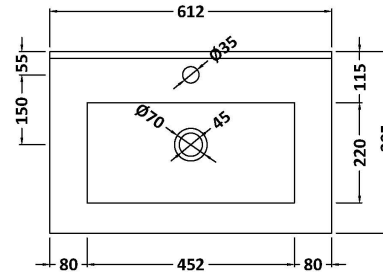

### Product Dimensions

Height (mm):	539
Width (mm):	600
Depth (mm):	383
Nett Weight (kg):	21.5

### Packaging Dimensions

Height (mm):	560
Width (mm):	520
Depth (mm):	405
Gross Weight (kg):	22

### Outer Box Dimensions (If Applicable)

Height (mm):	
Width (mm):	
Depth (mm):	
Gross Weight (kg):	
Barcode:	5056462660295

### Product Dimensions

Height (mm):	170
Width (mm):	600
Depth (mm):	390
Nett Weight (kg):	10.76