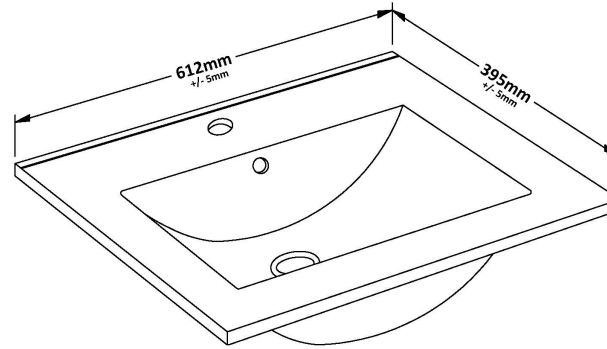

### Product Dimensions

Height (mm):	539
Width (mm):	600
Depth (mm):	383
Nett Weight (kg):	21.5

### Packaging Dimensions

Height (mm):	560
Width (mm):	520
Depth (mm):	405
Gross Weight (kg):	22

### Outer Box Dimensions (If Applicable)

Height (mm):	
Width (mm):	
Depth (mm):	
Gross Weight (kg):	
Barcode:	5056462660295

### Product Dimensions

Height (mm):	170
Width (mm):	600
Depth (mm):	390
Nett Weight (kg):	10.76