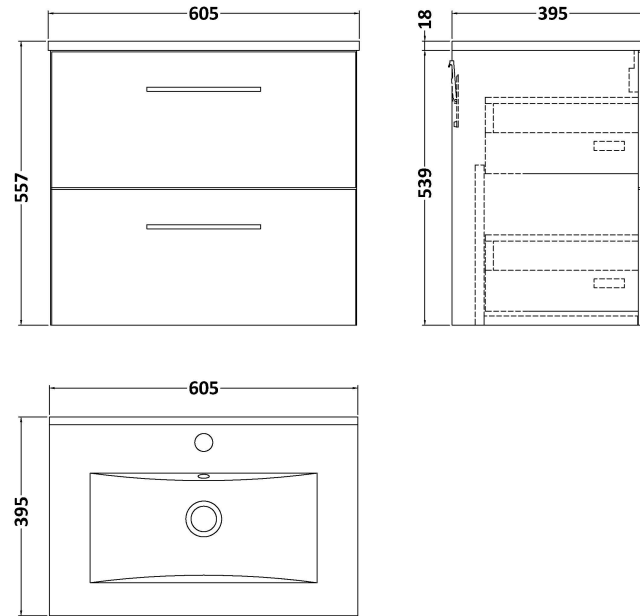

Sales Code: ARN524B

Description: 600 Wh 2-Drawer Vanity & Basin 2

Packaging Details

Barcode: 5056462668499