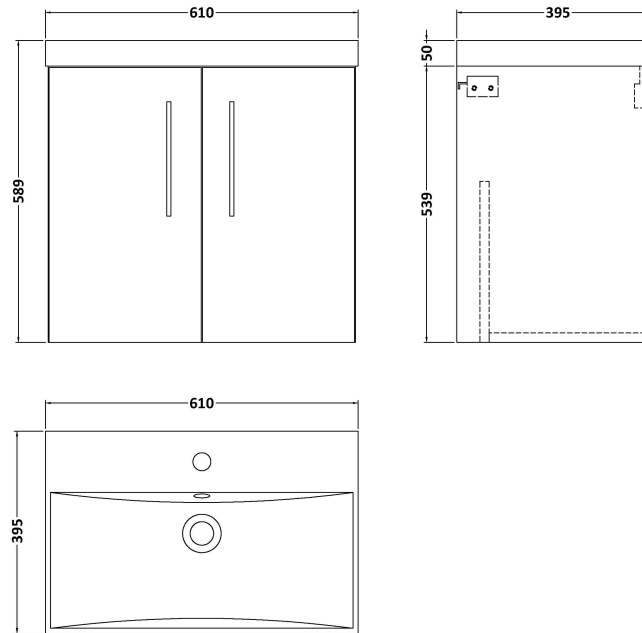

Sales Code: ARN523D

Description: 600 Wh 2-Door Vanity & Basin 3

Packaging Details

Barcode: 5056462668086

Sales Code: NVF523N

Description: 600 Wh 2-Door Unit (365 Deep)

Product Dimensions

Height (mm):	539
Width (mm):	600
Depth (mm):	383
Nett Weight (kg):	14.2

Packaging Dimensions

Height (mm):	560
Width (mm):	620
Depth (mm):	405
Gross Weight (kg):	14.7

Packaging Data

Box Colour:	Brown Cardboard Box
Box Qty:	1
Label Size:	100 x 50
Label Colour:	White Label
Label Qty:	2

Outer Box Dimensions (If Applicable)

Height (mm):	
Width (mm):	
Depth (mm):	
Gross Weight (kg):	
Barcode:	5056462660271

Product Details

Country of Origin:	United Kingdom
Fitting Instruction:	No
CE Certification:	N/A
FSC Certified Materials:	Yes
Colour:	Anthracite Woodgrain
Construction Method:	Cam & Wood Dowel
Construction Type:	Rigid
Cabinet Finish:	MFC Textured Woodgrain
Fascia Finish:	MFC Textured Woodgrain
Cabinet Thickness (mm):	18
Fascia Thickness (mm):	18
Drawer Included:	No
Drawer Type:	Not Applicable
No of Shelves:	0
Hinge Type:	95 Degree Clip-On Soft Close
Hinge Included:	Yes, Supplied
Adjustable Legs:	No, Not Required
Fixings Included:	Yes
Handle Style:	Contemporary
Waste Shroud:	No
Handle Included:	Yes, Supplied
Handle Type:	D-Shape

Sales Code: NVM033

Description: 600 Thin Edged Basin 1Th

Product Dimensions

Height (mm):	170
Width (mm):	610
Depth (mm):	395
Nett Weight (kg):	11

Packaging Dimensions

Height (mm):	190
Width (mm):	630
Depth (mm):	415
Gross Weight (kg):	11.5