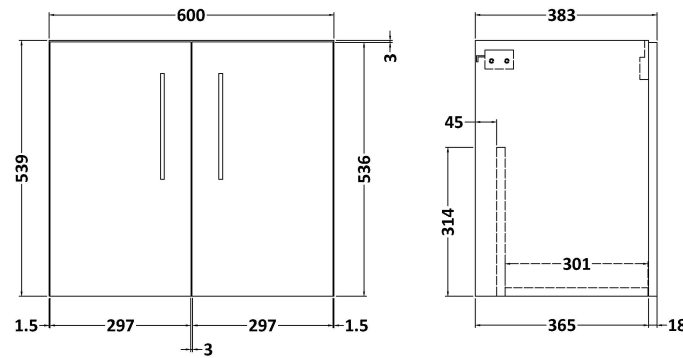

Sales Code: ARN523D

Description: 600 Wh 2-Door Vanity & Basin 3

Packaging Details

Barcode: 5056462668086

Sales Code: NVF523N

Description: 600 Wh 2-Door Unit (365 Deep)

Product Dimensions

Height (mm):	539
Width (mm):	600
Depth (mm):	383
Nett Weight (kg):	14.2

Packaging Dimensions

Height (mm):	560
Width (mm):	620
Depth (mm):	405
Gross Weight (kg):	14.7

Packaging Data

Box Colour:	Brown Cardboard Box
Box Qty:	1
Label Size:	100 x 50
Label Colour:	White Label
Label Qty:	2

Sales Code: NVM033

Description: 600 Thin Edged Basin 1Th

Product Dimensions

Height (mm):	170
Width (mm):	610
Depth (mm):	395
Nett Weight (kg):	11

Packaging Dimensions

Height (mm):	190
Width (mm):	630
Depth (mm):	415
Gross Weight (kg):	11.5

Packaging Data

Box Colour:	Brown Cardboard Box - Printed
Box Qty:	1
Label Size:	100 x 50
Label Colour:	White Label
Label Qty:	2

Outer Box Dimensions (If Applicable)

Height (mm):	
Width (mm):	
Depth (mm):	
Gross Weight (kg):	
Barcode:	5056211853428