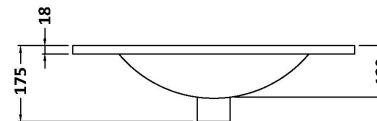

Sales Code: ARN523B

Description: 600 Wh 2-Door Vanity & Basin 2

Packaging Details

Barcode: 5056462668079

Sales Code: NVF523N

Description: 600 Wh 2-Door Unit (365 Deep)

Product Dimensions

Height (mm):	539
Width (mm):	600
Depth (mm):	383
Nett Weight (kg):	14.2

Packaging Dimensions

Height (mm):	560
Width (mm):	620
Depth (mm):	405
Gross Weight (kg):	14.7

Packaging Data

Box Colour:	Brown Cardboard Box
Box Qty:	1
Label Size:	100 x 50
Label Colour:	White Label
Label Qty:	2

Outer Box Dimensions (If Applicable)

Height (mm):	
Width (mm):	
Depth (mm):	
Gross Weight (kg):	
Barcode:	5056462660271

Product Details

Country of Origin:	United Kingdom
Fitting Instruction:	No
CE Certification:	N/A
FSC Certified Materials:	Yes
Colour:	Anthracite Woodgrain
Construction Method:	Cam & Wood Dowel
Construction Type:	Rigid
Cabinet Finish:	MFC Textured Woodgrain
Fascia Finish:	MFC Textured Woodgrain
Cabinet Thickness (mm):	18
Fascia Thickness (mm):	18
Drawer Included:	No
Drawer Type:	Not Applicable
No of Shelves:	0
Hinge Type:	95 Degree Clip-On Soft Close
Hinge Included:	Yes, Supplied
Adjustable Legs:	No, Not Required
Fixings Included:	Yes
Handle Style:	Contemporary
Waste Shroud:	No
Handle Included:	Yes, Supplied
Handle Type:	D-Shape

Sales Code: NVM003

Description: Minimalist Basin 600mm

Product Dimensions

Height (mm):	170
Width (mm):	600
Depth (mm):	390
Nett Weight (kg):	10.76

Packaging Dimensions

Height (mm):	200
Width (mm):	400
Depth (mm):	620
Gross Weight (kg):	10.76