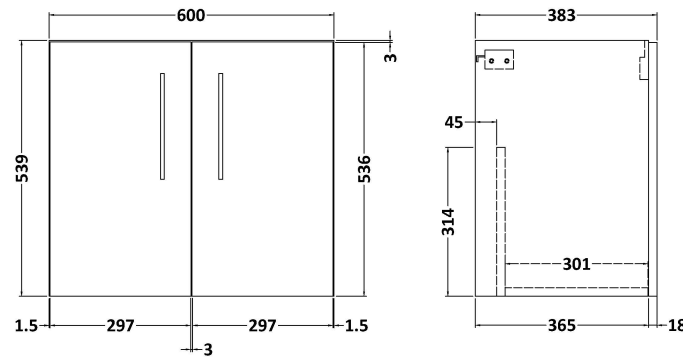

Sales Code: ARN523B

Description: 600 Wh 2-Door Vanity & Basin 2

Packaging Details

Barcode: 5056462668079

Sales Code: NVF523N

Description: 600 Wh 2-Door Unit (365 Deep)

Product Dimensions

Height (mm):	539
Width (mm):	600
Depth (mm):	383
Nett Weight (kg):	14.2

Packaging Dimensions

Height (mm):	560
Width (mm):	620
Depth (mm):	405
Gross Weight (kg):	14.7

Packaging Data

Box Colour:	Brown Cardboard Box
Box Qty:	1
Label Size:	100 x 50
Label Colour:	White Label
Label Qty:	2

Sales Code: NVM003

Description: Minimalist Basin 600mm

Product Dimensions

Height (mm):	170
Width (mm):	600
Depth (mm):	390
Nett Weight (kg):	10.76

Packaging Dimensions

Height (mm):	200
Width (mm):	400
Depth (mm):	620
Gross Weight (kg):	10.76

Packaging Data

Box Colour:	Brown Cardboard Box - Printed
Box Qty:	1
Label Size:	100 x 50
Label Colour:	White Label
Label Qty:	2

Outer Box Dimensions (If Applicable)

Height (mm):	
Width (mm):	
Depth (mm):	
Gross Weight (kg):	
Barcode:	5055146194668