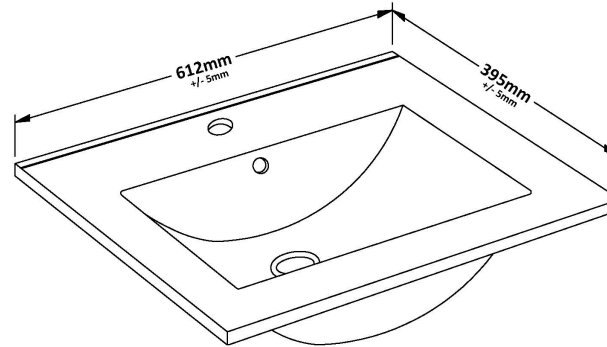

Packaging Dimensions

Height (mm):	560
Width (mm):	620
Depth (mm):	405
Gross Weight (kg):	14.7

Packaging Data

Box Colour:	Brown Cardboard Box
Box Qty:	1
Label Size:	100 x 50
Label Colour:	White Label
Label Qty:	2

Outer Box Dimensions (If Applicable)

Height (mm):	
Width (mm):	
Depth (mm):	
Gross Weight (kg):	
Barcode:	5056462660271

Product Details

Country of Origin:	United Kingdom
Fitting Instruction:	No
CE Certification:	N/A
FSC Certified Materials:	Yes
Colour:	Anthracite Woodgrain
Construction Method:	Cam & Wood Dowel
Construction Type:	Rigid
Cabinet Finish:	MFC Textured Woodgrain
Fascia Finish:	MFC Textured Woodgrain
Cabinet Thickness (mm):	18
Fascia Thickness (mm):	18
Drawer Included:	No
Drawer Type:	Not Applicable
No of Shelves:	0
Hinge Type:	95 Degree Clip-On Soft Close
Hinge Included:	Yes, Supplied
Adjustable Legs:	No, Not Required
Fixings Included:	Yes
Handle Style:	Contemporary
Waste Shroud:	No
Handle Included:	Yes, Supplied
Handle Type:	D-Shape

Sales Code: NVM003

Description: Minimalist Basin 600mm

Product Dimensions

Height (mm):	170
Width (mm):	600
Depth (mm):	390
Nett Weight (kg):	10.76

Packaging Dimensions

Height (mm):	200
Width (mm):	400
Depth (mm):	620
Gross Weight (kg):	10.76

Packaging Data

Box Colour:	Brown Cardboard Box - Printed
Box Qty:	1
Label Size:	100 x 50
Label Colour:	White Label
Label Qty:	2

Outer Box Dimensions (If Applicable)

Height (mm):	
Width (mm):	
Depth (mm):	
Gross Weight (kg):	
Barcode:	5055146194668