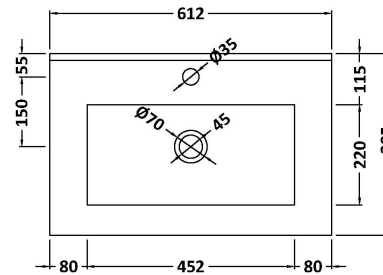

Packaging Dimensions

Height (mm):	560
Width (mm):	620
Depth (mm):	405
Gross Weight (kg):	14.7

Packaging Data

Box Colour:	Brown Cardboard Box
Box Qty:	1
Label Size:	100 x 50
Label Colour:	White Label
Label Qty:	2

Outer Box Dimensions (If Applicable)

Height (mm):	
Width (mm):	
Depth (mm):	
Gross Weight (kg):	
Barcode:	5056462660271

Product Details

Country of Origin:	United Kingdom
Fitting Instruction:	No
CE Certification:	N/A
FSC Certified Materials:	Yes
Colour:	Anthracite Woodgrain
Construction Method:	Cam & Wood Dowel
Construction Type:	Rigid
Cabinet Finish:	MFC Textured Woodgrain
Fascia Finish:	MFC Textured Woodgrain
Cabinet Thickness (mm):	18
Fascia Thickness (mm):	18
Drawer Included:	No
Drawer Type:	Not Applicable
No of Shelves:	0
Hinge Type:	95 Degree Clip-On Soft Close
Hinge Included:	Yes, Supplied
Adjustable Legs:	No, Not Required
Fixings Included:	Yes
Handle Style:	Contemporary
Waste Shroud:	No
Handle Included:	Yes, Supplied
Handle Type:	D-Shape

Sales Code: NVM003

Description: Minimalist Basin 600mm

Product Dimensions

Height (mm):	170
Width (mm):	600
Depth (mm):	390
Nett Weight (kg):	10.76

Packaging Dimensions

Height (mm):	200
Width (mm):	400
Depth (mm):	620
Gross Weight (kg):	10.76

Packaging Data

Box Colour:	Brown Cardboard Box - Printed
Box Qty:	1
Label Size:	100 x 50
Label Colour:	White Label
Label Qty:	2

Outer Box Dimensions (If Applicable)

Height (mm):	
Width (mm):	
Depth (mm):	
Gross Weight (kg):	
Barcode:	5055146194668