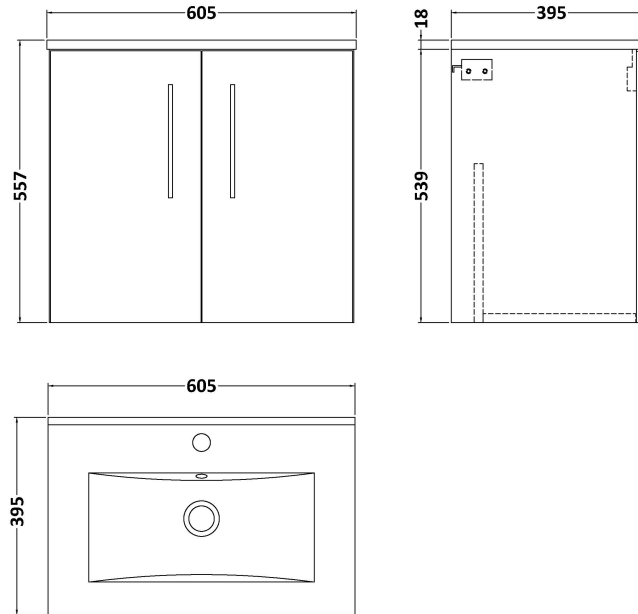

Sales Code: ARN523B

Description: 600 Wh 2-Door Vanity & Basin 2

Packaging Details

Barcode: 5056462668079

Sales Code: NVF523N

Description: 600 Wh 2-Door Unit (365 Deep)

Product Dimensions

Height (mm):	539
Width (mm):	600
Depth (mm):	383
Nett Weight (kg):	14.2

Packaging Dimensions

Height (mm):	560
Width (mm):	620
Depth (mm):	405
Gross Weight (kg):	14.7

Packaging Data

Box Colour:	Brown Cardboard Box
Box Qty:	1
Label Size:	100 x 50
Label Colour:	White Label
Label Qty:	2

Sales Code: NVM003

Description: Minimalist Basin 600mm

Product Dimensions

Height (mm):	170
Width (mm):	600
Depth (mm):	390
Nett Weight (kg):	10.76

Packaging Dimensions

Height (mm):	200
Width (mm):	400
Depth (mm):	620
Gross Weight (kg):	10.76

Packaging Data

Box Colour:	Brown Cardboard Box - Printed
Box Qty:	1
Label Size:	100 x 50
Label Colour:	White Label
Label Qty:	2

Outer Box Dimensions (If Applicable)

Height (mm):	
Width (mm):	
Depth (mm):	
Gross Weight (kg):	
Barcode:	5055146194668