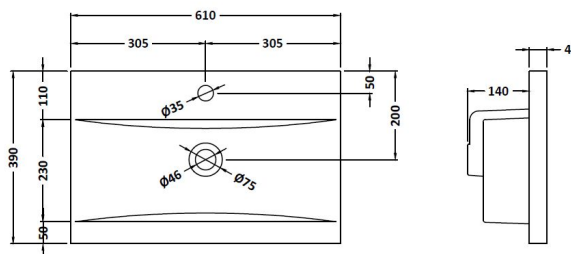

Sales Code: ARN523A

Description: 600 Wh 2-Door Vanity & Basin 1

Packaging Details

Barcode: 5056462668062

Sales Code: NVF523N

Description: 600 Wh 2-Door Unit (365 Deep)

Product Dimensions

Height (mm):	539
Width (mm):	600
Depth (mm):	383
Nett Weight (kg):	14.2

Packaging Dimensions

Height (mm):	560
Width (mm):	620
Depth (mm):	405
Gross Weight (kg):	14.7

Packaging Data

Box Colour:	Brown Cardboard Box
Box Qty:	1
Label Size:	100 x 50
Label Colour:	White Label
Label Qty:	2

Outer Box Dimensions (If Applicable)

Height (mm):	
Width (mm):	
Depth (mm):	
Gross Weight (kg):	
Barcode:	5056462660271

Product Details

Country of Origin:	United Kingdom
Fitting Instruction:	No
CE Certification:	N/A
FSC Certified Materials:	Yes
Colour:	Anthracite Woodgrain
Construction Method:	Cam & Wood Dowel
Construction Type:	Rigid
Cabinet Finish:	MFC Textured Woodgrain
Fascia Finish:	MFC Textured Woodgrain
Cabinet Thickness (mm):	18
Fascia Thickness (mm):	18
Drawer Included:	No
Drawer Type:	Not Applicable
No of Shelves:	0
Hinge Type:	95 Degree Clip-On Soft Close
Hinge Included:	Yes, Supplied
Adjustable Legs:	No, Not Required
Fixings Included:	Yes
Handle Style:	Contemporary
Waste Shroud:	No
Handle Included:	Yes, Supplied
Handle Type:	D-Shape

Sales Code: NVM013

Description: 600 Mid-Edged Basin 1 Th

Product Dimensions

Height (mm):	180
Width (mm):	610
Depth (mm):	390
Nett Weight (kg):	11

Packaging Dimensions

Height (mm):	200
Width (mm):	410
Depth (mm):	630
Gross Weight (kg):	11