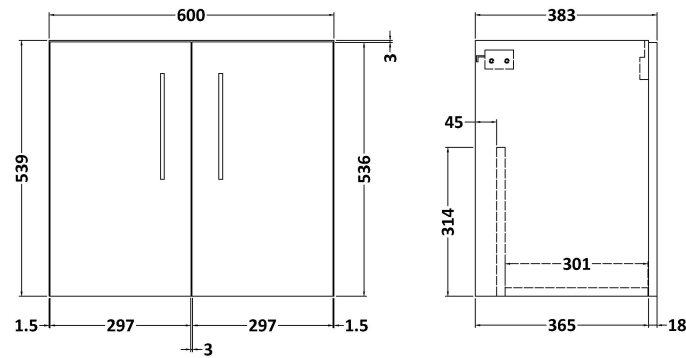

Sales Code: ARN523A

Description: 600 Wh 2-Door Vanity & Basin 1

Packaging Details

Barcode: 5056462668062

Sales Code: NVF523N

Description: 600 Wh 2-Door Unit (365 Deep)

Product Dimensions

Height (mm):	539
Width (mm):	600
Depth (mm):	383
Nett Weight (kg):	14.2

Packaging Dimensions

Height (mm):	560
Width (mm):	620
Depth (mm):	405
Gross Weight (kg):	14.7

Packaging Data

Box Colour:	Brown Cardboard Box
Box Qty:	1
Label Size:	100 x 50
Label Colour:	White Label
Label Qty:	2

Sales Code: NVM013

Description: 600 Mid-Edged Basin 1 Th

Product Dimensions

Height (mm):	180
Width (mm):	610
Depth (mm):	390
Nett Weight (kg):	11

Packaging Dimensions

Height (mm):	200
Width (mm):	410
Depth (mm):	630
Gross Weight (kg):	11

Packaging Data

Box Colour:	Brown Cardboard Box - Printed
Box Qty:	1
Label Size:	100 x 50
Label Colour:	White Label
Label Qty:	2

Outer Box Dimensions (If Applicable)

Height (mm):	
Width (mm):	
Depth (mm):	
Gross Weight (kg):	
Barcode:	5055369043415