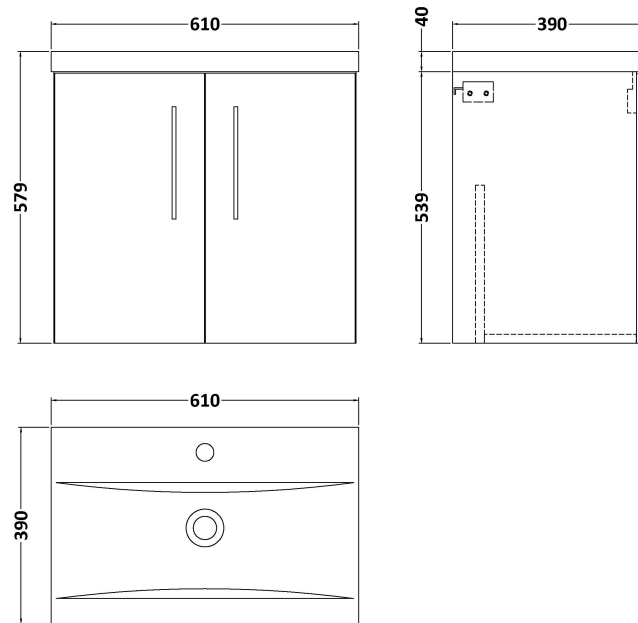

Sales Code: ARN523A

Description: 600 Wh 2-Door Vanity & Basin 1

Packaging Details

Barcode: 5056462668062

Sales Code: NVF523N

Description: 600 Wh 2-Door Unit (365 Deep)

Product Dimensions

Height (mm):	539
Width (mm):	600
Depth (mm):	383
Nett Weight (kg):	14.2

Packaging Dimensions

Height (mm):	560
Width (mm):	620
Depth (mm):	405
Gross Weight (kg):	14.7

Packaging Data

Box Colour:	Brown Cardboard Box
Box Qty:	1
Label Size:	100 x 50
Label Colour:	White Label
Label Qty:	2

Outer Box Dimensions (If Applicable)

Height (mm):	
Width (mm):	
Depth (mm):	
Gross Weight (kg):	
Barcode:	5056462660271

Product Details

Country of Origin:	United Kingdom
Fitting Instruction:	No
CE Certification:	N/A
FSC Certified Materials:	Yes
Colour:	Anthracite Woodgrain
Construction Method:	Cam & Wood Dowel
Construction Type:	Rigid
Cabinet Finish:	MFC Textured Woodgrain
Fascia Finish:	MFC Textured Woodgrain
Cabinet Thickness (mm):	18
Fascia Thickness (mm):	18
Drawer Included:	No
Drawer Type:	Not Applicable
No of Shelves:	0
Hinge Type:	95 Degree Clip-On Soft Close
Hinge Included:	Yes, Supplied
Adjustable Legs:	No, Not Required
Fixings Included:	Yes
Handle Style:	Contemporary
Waste Shroud:	No
Handle Included:	Yes, Supplied
Handle Type:	D-Shape

Sales Code: NVM013

Description: 600 Mid-Edged Basin 1 Th

Product Dimensions

Height (mm):	180
Width (mm):	610
Depth (mm):	390
Nett Weight (kg):	11

Packaging Dimensions

Height (mm):	200
Width (mm):	410
Depth (mm):	630
Gross Weight (kg):	11