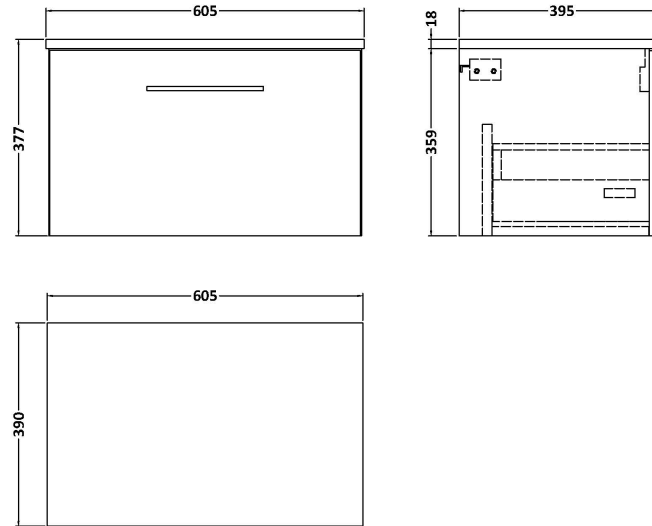

### Packaging Details

Barcode: 5056462667676

**Sales Code:** NVF522N

**Description:** 600 Single Drawer Unit (365 Deep)

**Product Dimensions**

Height (mm):	359
Width (mm):	600
Depth (mm):	383
Nett Weight (kg):	13

**Packaging Dimensions**

Height (mm):	391
Width (mm):	632
Depth (mm):	391
Gross Weight (kg):	13.5

**Packaging Data**

Box Colour:	Brown Cardboard Box
Box Qty:	1
Label Size:	100 x 50
Label Colour:	White Label
Label Qty:	2

**Sales Code:** MWD560N

**Description:** 600 Worktop (605X390x18mm)

**Product Dimensions**

Height (mm):	18
Width (mm):	605
Depth (mm):	390
Nett Weight (kg):	2.5

**Packaging Dimensions**

Height (mm):	25
Width (mm):	625
Depth (mm):	410
Gross Weight (kg):	3

**Packaging Data**

Box Colour:	Brown Cardboard Box
Box Qty:	1
Label Size:	50 x 100
Label Colour:	White Label
Label Qty:	2

**Outer Box Dimensions (If Applicable)**

Height (mm):	
Width (mm):	
Depth (mm):	
Gross Weight (kg):	
Barcode:	5056462660394