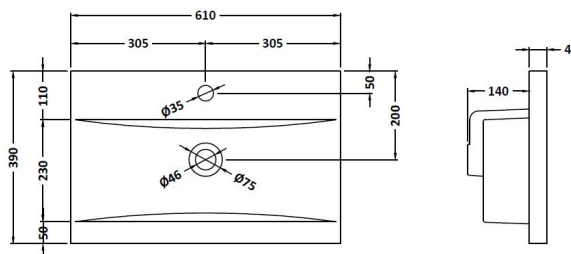

Packaging Dimensions

Height (mm):	391
Width (mm):	632
Depth (mm):	391
Gross Weight (kg):	13.5

Packaging Data

Box Colour:	Brown Cardboard Box
Box Qty:	1
Label Size:	100 x 50
Label Colour:	White Label
Label Qty:	2

Outer Box Dimensions (If Applicable)

Height (mm):	
Width (mm):	
Depth (mm):	
Gross Weight (kg):	
Barcode:	5056462660837

Product Details

Country of Origin:	United Kingdom
Fitting Instruction:	No
CE Certification:	N/A
FSC Certified Materials:	Yes
Colour:	Anthracite Woodgrain
Construction Method:	Cam & Wood Dowel
Construction Type:	Rigid
Cabinet Finish:	MFC Textured Woodgrain
Fascia Finish:	MFC Textured Woodgrain
Cabinet Thickness (mm):	18
Fascia Thickness (mm):	18
Drawer Included:	Yes
Drawer Type:	80mm High Metal S/C Inc Galler
No of Shelves:	0
Hinge Type:	Not Applicable
Hinge Included:	Not Applicable
Adjustable Legs:	No, Not Required
Fixings Included:	Yes
Handle Style:	Contemporary
Waste Shroud:	Yes
Handle Included:	Yes, Supplied
Handle Type:	D-Shape

Sales Code: NVM013

Description: 600 Mid-Edged Basin 1 Th

Product Dimensions

Height (mm):	180
Width (mm):	610
Depth (mm):	390
Nett Weight (kg):	11

Packaging Dimensions

Height (mm):	200
Width (mm):	410
Depth (mm):	630
Gross Weight (kg):	11

Packaging Data

Box Colour:	Brown Cardboard Box - Printed
Box Qty:	1
Label Size:	100 x 50
Label Colour:	White Label
Label Qty:	2

Outer Box Dimensions (If Applicable)

Height (mm):	
Width (mm):	
Depth (mm):	
Gross Weight (kg):	
Barcode:	5055369043415