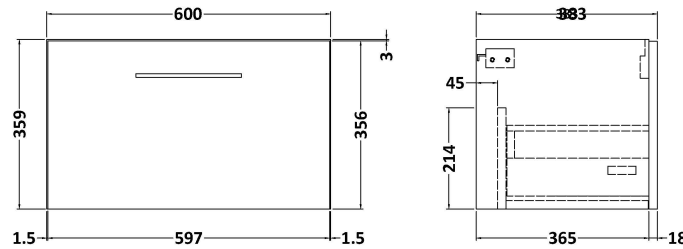

Sales Code: ARN522A

Description: 600 Wh 1-Drawer Vanity & Basin 1

Packaging Details

Barcode: 5056462667645

Sales Code: NVF522N

Description: 600 Single Drawer Unit (365 Deep)

Product Dimensions

Height (mm):	359
Width (mm):	600
Depth (mm):	383
Nett Weight (kg):	13

Packaging Dimensions

Height (mm):	391
Width (mm):	632
Depth (mm):	391
Gross Weight (kg):	13.5

Packaging Data

Box Colour:	Brown Cardboard Box
Box Qty:	1
Label Size:	100 x 50
Label Colour:	White Label
Label Qty:	2

Sales Code: NVM013

Description: 600 Mid-Edged Basin 1 Th

Product Dimensions

Height (mm):	180
Width (mm):	610
Depth (mm):	390
Nett Weight (kg):	11

Packaging Dimensions

Height (mm):	200
Width (mm):	410
Depth (mm):	630
Gross Weight (kg):	11

Packaging Data

Box Colour:	Brown Cardboard Box - Printed
Box Qty:	1
Label Size:	100 x 50
Label Colour:	White Label
Label Qty:	2

Outer Box Dimensions (If Applicable)

Height (mm):	
Width (mm):	
Depth (mm):	
Gross Weight (kg):	
Barcode:	5055369043415