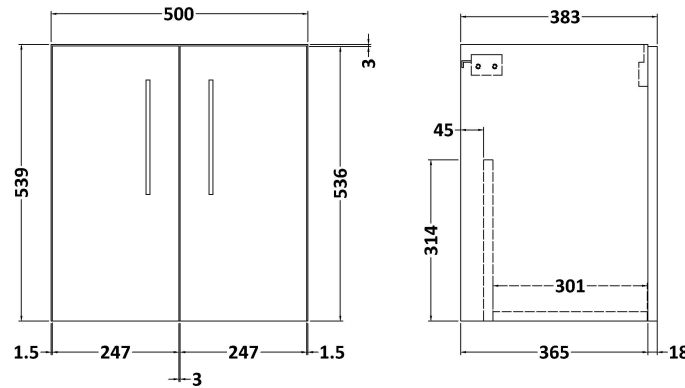

Sales Code: ARN521D

Description: 500 Wh 2-Door Vanity & Basin 3

Packaging Details

Barcode: 5056462667300

Sales Code: NVF521N

Description: 500 Wh 2-Door Unit (365 Deep)

Product Dimensions

Height (mm):	539
Width (mm):	500
Depth (mm):	383
Nett Weight (kg):	12.6

Packaging Dimensions

Height (mm):	560
Width (mm):	520
Depth (mm):	405
Gross Weight (kg):	13.1

Packaging Data

Box Colour:	Brown Cardboard Box
Box Qty:	1
Label Size:	100 x 50
Label Colour:	White Label
Label Qty:	2

Sales Code: NVM032

Description: 500 Thin Edged Basin 1Th

Product Dimensions

Height (mm):	170
Width (mm):	510
Depth (mm):	395
Nett Weight (kg):	9.5

Packaging Dimensions

Height (mm):	190
Width (mm):	530
Depth (mm):	415
Gross Weight (kg):	10

Packaging Data

Box Colour:	Brown Cardboard Box - Printed
Box Qty:	1
Label Size:	100 x 50
Label Colour:	White Label
Label Qty:	2

Outer Box Dimensions (If Applicable)

Height (mm):	
Width (mm):	
Depth (mm):	
Gross Weight (kg):	
Barcode:	5056211853411