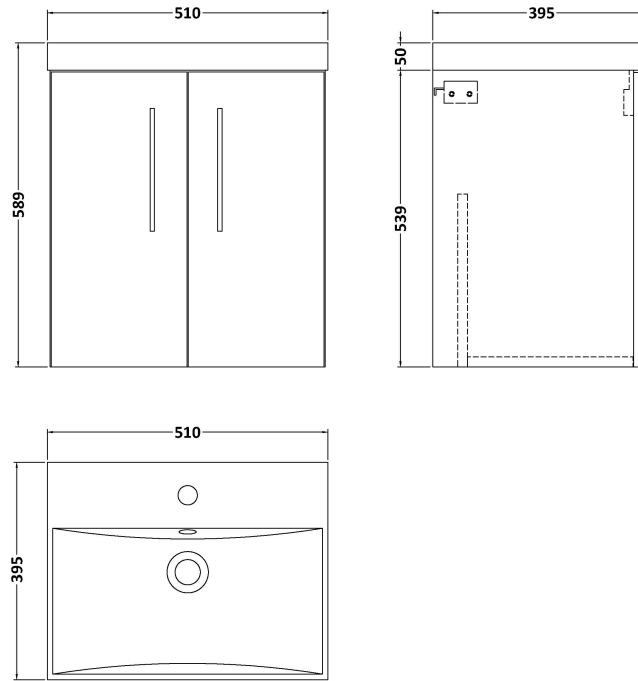

Sales Code: ARN521D

Description: 500 Wh 2-Door Vanity & Basin 3

Packaging Details

Barcode: 5056462667300

Sales Code: NVF521N

Description: 500 Wh 2-Door Unit (365 Deep)

Product Dimensions

Height (mm):	539
Width (mm):	500
Depth (mm):	383
Nett Weight (kg):	12.6

Packaging Dimensions

Height (mm):	560
Width (mm):	520
Depth (mm):	405
Gross Weight (kg):	13.1

Packaging Data

Box Colour:	Brown Cardboard Box
Box Qty:	1
Label Size:	100 x 50
Label Colour:	White Label
Label Qty:	2

Outer Box Dimensions (If Applicable)

Height (mm):	
Width (mm):	
Depth (mm):	
Gross Weight (kg):	
Barcode:	5056462660257

Product Details

Country of Origin:	United Kingdom
Fitting Instruction:	No
CE Certification:	N/A
FSC Certified Materials:	Yes
Colour:	Anthracite Woodgrain
Construction Method:	Cam & Wood Dowel
Construction Type:	Rigid
Cabinet Finish:	MFC Textured Woodgrain
Fascia Finish:	MFC Textured Woodgrain
Cabinet Thickness (mm):	18
Fascia Thickness (mm):	18
Drawer Included:	No
Drawer Type:	Not Applicable
No of Shelves:	0
Hinge Type:	95 Degree Clip-On Soft Close
Hinge Included:	Yes, Supplied
Adjustable Legs:	No, Not Required
Fixings Included:	Yes
Handle Style:	Contemporary
Waste Shroud:	No
Handle Included:	Yes, Supplied
Handle Type:	D-Shape

Sales Code: NVM032

Description: 500 Thin Edged Basin 1Th

Product Dimensions

Height (mm):	170
Width (mm):	510
Depth (mm):	395
Nett Weight (kg):	9.5

Packaging Dimensions

Height (mm):	190
Width (mm):	530
Depth (mm):	415
Gross Weight (kg):	10