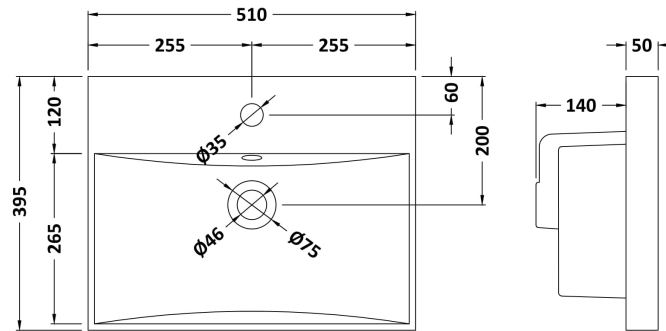

Packaging Dimensions

Height (mm):	560
Width (mm):	520
Depth (mm):	405
Gross Weight (kg):	13.1

Packaging Data

Box Colour:	Brown Cardboard Box
Box Qty:	1
Label Size:	100 x 50
Label Colour:	White Label
Label Qty:	2

Outer Box Dimensions (If Applicable)

Height (mm):	
Width (mm):	
Depth (mm):	
Gross Weight (kg):	
Barcode:	5056462660257

Product Details

Country of Origin:	United Kingdom
Fitting Instruction:	No
CE Certification:	N/A
FSC Certified Materials:	Yes
Colour:	Anthracite Woodgrain
Construction Method:	Cam & Wood Dowel
Construction Type:	Rigid
Cabinet Finish:	MFC Textured Woodgrain
Fascia Finish:	MFC Textured Woodgrain
Cabinet Thickness (mm):	18
Fascia Thickness (mm):	18
Drawer Included:	No
Drawer Type:	Not Applicable
No of Shelves:	0
Hinge Type:	95 Degree Clip-On Soft Close
Hinge Included:	Yes, Supplied
Adjustable Legs:	No, Not Required
Fixings Included:	Yes
Handle Style:	Contemporary
Waste Shroud:	No
Handle Included:	Yes, Supplied
Handle Type:	D-Shape

Sales Code: NVM032

Description: 500 Thin Edged Basin 1Th

Product Dimensions

Height (mm):	170
Width (mm):	510
Depth (mm):	395
Nett Weight (kg):	9.5

Packaging Dimensions

Height (mm):	190
Width (mm):	530
Depth (mm):	415
Gross Weight (kg):	10

Packaging Data

Box Colour:	Brown Cardboard Box - Printed
Box Qty:	1
Label Size:	100 x 50
Label Colour:	White Label
Label Qty:	2

Outer Box Dimensions (If Applicable)

Height (mm):	
Width (mm):	
Depth (mm):	
Gross Weight (kg):	
Barcode:	5056211853411