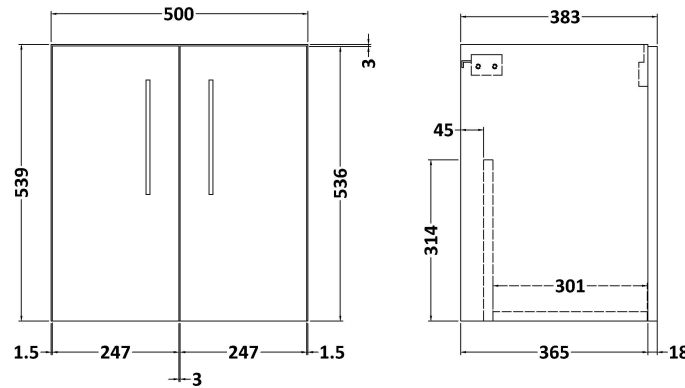

Sales Code: ARN521B

Description: 500 Wh 2-Door Vanity & Basin 2

Packaging Details

Barcode: 5056462667294

Sales Code: NVF521N

Description: 500 Wh 2-Door Unit (365 Deep)

Product Dimensions

Height (mm):	539
Width (mm):	500
Depth (mm):	383
Nett Weight (kg):	12.6

Packaging Dimensions

Height (mm):	560
Width (mm):	520
Depth (mm):	405
Gross Weight (kg):	13.1

Packaging Data

Box Colour:	Brown Cardboard Box
Box Qty:	1
Label Size:	100 x 50
Label Colour:	White Label
Label Qty:	2

Sales Code: NVM001

Description: 500mm Minimalist Basin 1Th

Product Dimensions

Height (mm):	170
Width (mm):	500
Depth (mm):	390
Nett Weight (kg):	9

Packaging Dimensions

Height (mm):	400
Width (mm):	520
Depth (mm):	200
Gross Weight (kg):	9

Packaging Data

Box Colour:	Brown Cardboard Box
Box Qty:	1
Label Size:	105 x 50
Label Colour:	White Label
Label Qty:	1

Outer Box Dimensions (If Applicable)

Height (mm):	
Width (mm):	
Depth (mm):	
Gross Weight (kg):	
Barcode:	5055275828670