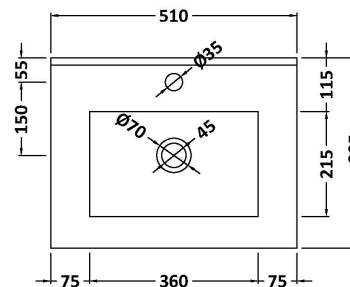

Packaging Dimensions

Height (mm):	560
Width (mm):	520
Depth (mm):	405
Gross Weight (kg):	13.1

Packaging Data

Box Colour:	Brown Cardboard Box
Box Qty:	1
Label Size:	100 x 50
Label Colour:	White Label
Label Qty:	2

Outer Box Dimensions (If Applicable)

Height (mm):	
Width (mm):	
Depth (mm):	
Gross Weight (kg):	
Barcode:	5056462660257

Product Details

Country of Origin:	United Kingdom
Fitting Instruction:	No
CE Certification:	N/A
FSC Certified Materials:	Yes
Colour:	Anthracite Woodgrain
Construction Method:	Cam & Wood Dowel
Construction Type:	Rigid
Cabinet Finish:	MFC Textured Woodgrain
Fascia Finish:	MFC Textured Woodgrain
Cabinet Thickness (mm):	18
Fascia Thickness (mm):	18
Drawer Included:	No
Drawer Type:	Not Applicable
No of Shelves:	0
Hinge Type:	95 Degree Clip-On Soft Close
Hinge Included:	Yes, Supplied
Adjustable Legs:	No, Not Required
Fixings Included:	Yes
Handle Style:	Contemporary
Waste Shroud:	No
Handle Included:	Yes, Supplied
Handle Type:	D-Shape

Sales Code: NVM001

Description: 500mm Minimalist Basin 1Th

Product Dimensions

Height (mm):	170
Width (mm):	500
Depth (mm):	390
Nett Weight (kg):	9

Packaging Dimensions

Height (mm):	400
Width (mm):	520
Depth (mm):	200
Gross Weight (kg):	9

Packaging Data

Box Colour:	Brown Cardboard Box
Box Qty:	1
Label Size:	105 x 50
Label Colour:	White Label
Label Qty:	1

Outer Box Dimensions (If Applicable)

Height (mm):	
Width (mm):	
Depth (mm):	
Gross Weight (kg):	
Barcode:	5055275828670