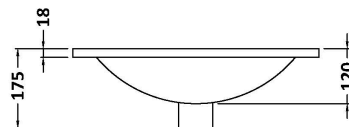

Packaging Dimensions

Height (mm):	560
Width (mm):	520
Depth (mm):	405
Gross Weight (kg):	13.1

Packaging Data

Box Colour:	Brown Cardboard Box
Box Qty:	1
Label Size:	100 x 50
Label Colour:	White Label
Label Qty:	2

Outer Box Dimensions (If Applicable)

Height (mm):	
Width (mm):	
Depth (mm):	
Gross Weight (kg):	
Barcode:	5056462660257

Product Details

Country of Origin:	United Kingdom
Fitting Instruction:	No
CE Certification:	N/A
FSC Certified Materials:	Yes
Colour:	Anthracite Woodgrain
Construction Method:	Cam & Wood Dowel
Construction Type:	Rigid
Cabinet Finish:	MFC Textured Woodgrain
Fascia Finish:	MFC Textured Woodgrain
Cabinet Thickness (mm):	18
Fascia Thickness (mm):	18
Drawer Included:	No
Drawer Type:	Not Applicable
No of Shelves:	0
Hinge Type:	95 Degree Clip-On Soft Close
Hinge Included:	Yes, Supplied
Adjustable Legs:	No, Not Required
Fixings Included:	Yes
Handle Style:	Contemporary
Waste Shroud:	No
Handle Included:	Yes, Supplied
Handle Type:	D-Shape

Sales Code: NVM001

Description: 500mm Minimalist Basin 1Th

Product Dimensions

Height (mm):	170
Width (mm):	500
Depth (mm):	390
Nett Weight (kg):	9

Packaging Dimensions

Height (mm):	400
Width (mm):	520
Depth (mm):	200
Gross Weight (kg):	9

Packaging Data

Box Colour:	Brown Cardboard Box
Box Qty:	1
Label Size:	105 x 50
Label Colour:	White Label
Label Qty:	1

Outer Box Dimensions (If Applicable)

Height (mm):	
Width (mm):	
Depth (mm):	
Gross Weight (kg):	
Barcode:	5055275828670