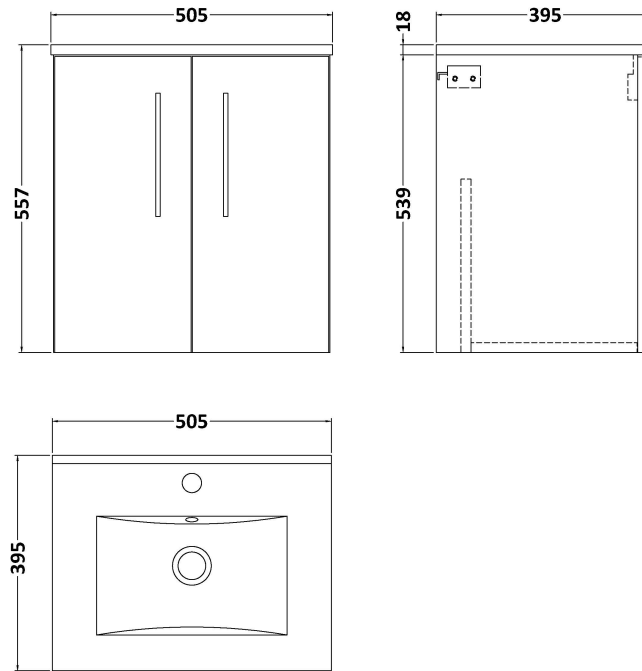

Sales Code: ARN521B

Description: 500 Wh 2-Door Vanity & Basin 2

Packaging Details

Barcode: 5056462667294

Sales Code: NVF521N

Description: 500 Wh 2-Door Unit (365 Deep)

Product Dimensions

Height (mm):	539
Width (mm):	500
Depth (mm):	383
Nett Weight (kg):	12.6

Packaging Dimensions

Height (mm):	560
Width (mm):	520
Depth (mm):	405
Gross Weight (kg):	13.1

Packaging Data

Box Colour:	Brown Cardboard Box
Box Qty:	1
Label Size:	100 x 50
Label Colour:	White Label
Label Qty:	2

Outer Box Dimensions (If Applicable)

Height (mm):	
Width (mm):	
Depth (mm):	
Gross Weight (kg):	
Barcode:	5056462660257

Product Details

Country of Origin:	United Kingdom
Fitting Instruction:	No
CE Certification:	N/A
FSC Certified Materials:	Yes
Colour:	Anthracite Woodgrain
Construction Method:	Cam & Wood Dowel
Construction Type:	Rigid
Cabinet Finish:	MFC Textured Woodgrain
Fascia Finish:	MFC Textured Woodgrain
Cabinet Thickness (mm):	18
Fascia Thickness (mm):	18
Drawer Included:	No
Drawer Type:	Not Applicable
No of Shelves:	0
Hinge Type:	95 Degree Clip-On Soft Close
Hinge Included:	Yes, Supplied
Adjustable Legs:	No, Not Required
Fixings Included:	Yes
Handle Style:	Contemporary
Waste Shroud:	No
Handle Included:	Yes, Supplied
Handle Type:	D-Shape

Sales Code: NVM001

Description: 500mm Minimalist Basin 1Th

Product Dimensions

Height (mm):	170
Width (mm):	500
Depth (mm):	390
Nett Weight (kg):	9

Packaging Dimensions

Height (mm):	400
Width (mm):	520
Depth (mm):	200
Gross Weight (kg):	9