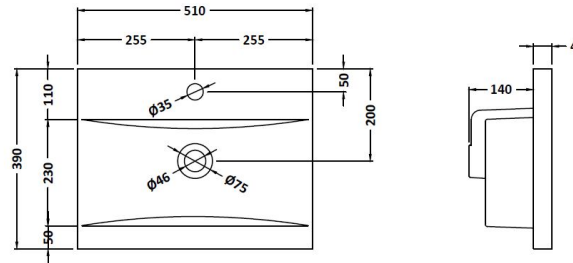

### Product Dimensions

Height (mm):	539
Width (mm):	500
Depth (mm):	383
Nett Weight (kg):	12.6

### Outer Box Dimensions (If Applicable)

Height (mm):	
Width (mm):	
Depth (mm):	
Gross Weight (kg):	
Barcode:	5056462660257

### Product Dimensions

Height (mm):	180
Width (mm):	510
Depth (mm):	390
Nett Weight (kg):	10.54

### Packaging Dimensions

Height (mm):	210
Width (mm):	410
Depth (mm):	530
Gross Weight (kg):	10.54