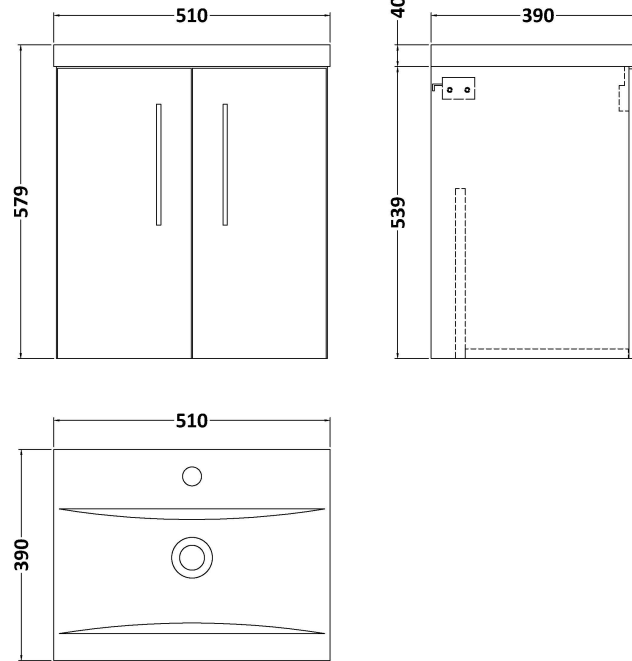

Sales Code: ARN521A

Description: 500 Wh 2-Door Vanity & Basin 1

Packaging Details

Barcode: 5056462667287