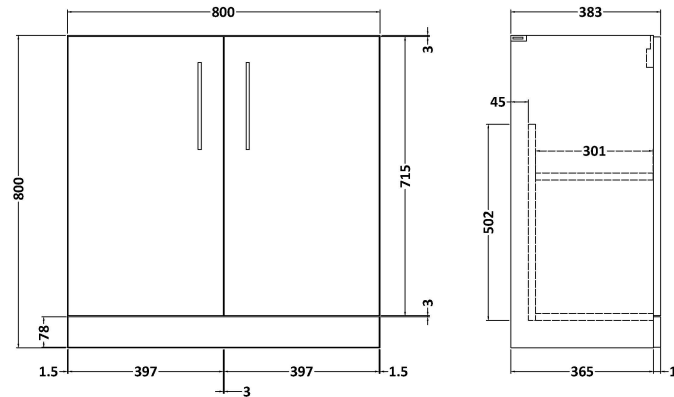

Sales Code: ARN505D

Description: 800 Fs 2-Door Vanity & Basin 3

Packaging Details

Barcode: 5056462616827

Sales Code: NVF505N

Description: 800 Fs 2-Door Unit (365 Deep)

Product Dimensions

Height (mm):	800
Width (mm):	800
Depth (mm):	383
Nett Weight (kg):	25.5

Packaging Dimensions

Height (mm):	835
Width (mm):	820
Depth (mm):	375
Gross Weight (kg):	26

Packaging Data

Box Colour:	Brown Cardboard Box
Box Qty:	1
Label Size:	100 x 50
Label Colour:	White Label
Label Qty:	2

Sales Code: NVM035

Description: 800 Thin Edged Basin 1Th

Product Dimensions

Height (mm):	170
Width (mm):	810
Depth (mm):	395
Nett Weight (kg):	14.5

Packaging Dimensions

Height (mm):	190
Width (mm):	830
Depth (mm):	415
Gross Weight (kg):	15

Packaging Data

Box Colour:	Brown Cardboard Box
Box Qty:	1
Label Size:	100 x 50
Label Colour:	White Label
Label Qty:	2

Outer Box Dimensions (If Applicable)

Height (mm):	
Width (mm):	
Depth (mm):	
Gross Weight (kg):	
Barcode:	5056211853435