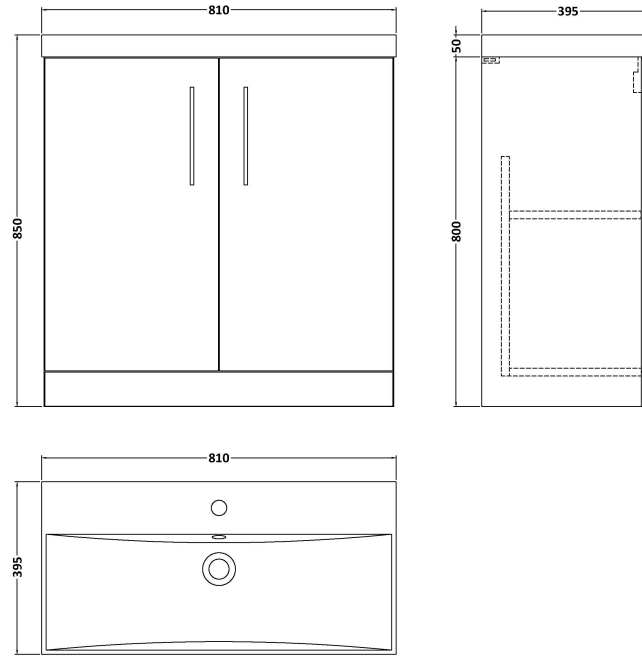

Sales Code: ARN505D

Description: 800 Fs 2-Door Vanity & Basin 3

Packaging Details

Barcode: 5056462616827

Sales Code: NVF505N

Description: 800 Fs 2-Door Unit (365 Deep)

Product Dimensions

Height (mm):	800
Width (mm):	800
Depth (mm):	383
Nett Weight (kg):	25.5

Packaging Dimensions

Height (mm):	835
Width (mm):	820
Depth (mm):	375
Gross Weight (kg):	26

Packaging Data

Box Colour:	Brown Cardboard Box
Box Qty:	1
Label Size:	100 x 50
Label Colour:	White Label
Label Qty:	2

Outer Box Dimensions (If Applicable)

Height (mm):	
Width (mm):	
Depth (mm):	
Gross Weight (kg):	
Barcode:	5056462660233

Product Details

Country of Origin:	United Kingdom
Fitting Instruction:	No
CE Certification:	N/A
FSC Certified Materials:	Yes
Colour:	Anthracite Woodgrain
Construction Method:	Cam & Wood Dowel
Construction Type:	Rigid
Cabinet Finish:	MFC Textured Woodgrain
Fascia Finish:	MFC Textured Woodgrain
Cabinet Thickness (mm):	18
Fascia Thickness (mm):	18
Drawer Included:	No
Drawer Type:	Not Applicable
No of Shelves:	1
Hinge Type:	95 Degree Clip-On Soft Close
Hinge Included:	Yes, Supplied
Adjustable Legs:	No, Not Required
Fixings Included:	Yes
Handle Style:	Contemporary
Waste Shroud:	No
Handle Included:	Yes, Supplied
Handle Type:	D-Shape

Sales Code: NVM035

Description: 800 Thin Edged Basin 1Th

Product Dimensions

Height (mm):	170
Width (mm):	810
Depth (mm):	395
Nett Weight (kg):	14.5

Packaging Dimensions

Height (mm):	190
Width (mm):	830
Depth (mm):	415
Gross Weight (kg):	15