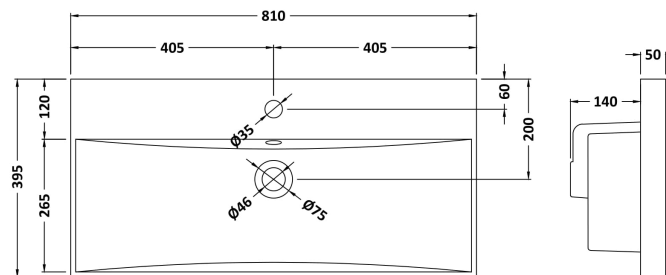

Packaging Dimensions

Height (mm):	835
Width (mm):	820
Depth (mm):	375
Gross Weight (kg):	26

Packaging Data

Box Colour:	Brown Cardboard Box
Box Qty:	1
Label Size:	100 x 50
Label Colour:	White Label
Label Qty:	2

Outer Box Dimensions (If Applicable)

Height (mm):	
Width (mm):	
Depth (mm):	
Gross Weight (kg):	
Barcode:	5056462660233

Product Details

Country of Origin:	United Kingdom
Fitting Instruction:	No
CE Certification:	N/A
FSC Certified Materials:	Yes
Colour:	Anthracite Woodgrain
Construction Method:	Cam & Wood Dowel
Construction Type:	Rigid
Cabinet Finish:	MFC Textured Woodgrain
Fascia Finish:	MFC Textured Woodgrain
Cabinet Thickness (mm):	18
Fascia Thickness (mm):	18
Drawer Included:	No
Drawer Type:	Not Applicable
No of Shelves:	1
Hinge Type:	95 Degree Clip-On Soft Close
Hinge Included:	Yes, Supplied
Adjustable Legs:	No, Not Required
Fixings Included:	Yes
Handle Style:	Contemporary
Waste Shroud:	No
Handle Included:	Yes, Supplied
Handle Type:	D-Shape

Sales Code: NVM035

Description: 800 Thin Edged Basin 1Th

Product Dimensions

Height (mm):	170
Width (mm):	810
Depth (mm):	395
Nett Weight (kg):	14.5

Packaging Dimensions

Height (mm):	190
Width (mm):	830
Depth (mm):	415
Gross Weight (kg):	15

Packaging Data

Box Colour:	Brown Cardboard Box
Box Qty:	1
Label Size:	100 x 50
Label Colour:	White Label
Label Qty:	2

Outer Box Dimensions (If Applicable)

Height (mm):	
Width (mm):	
Depth (mm):	
Gross Weight (kg):	
Barcode:	5056211853435