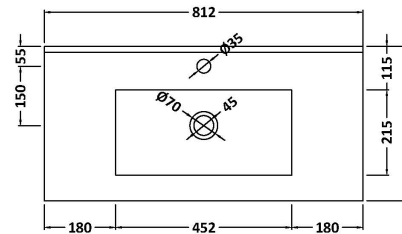

Packaging Dimensions

Height (mm):	835
Width (mm):	820
Depth (mm):	375
Gross Weight (kg):	26

Packaging Data

Box Colour:	Brown Cardboard Box
Box Qty:	1
Label Size:	100 x 50
Label Colour:	White Label
Label Qty:	2

Outer Box Dimensions (If Applicable)

Height (mm):	
Width (mm):	
Depth (mm):	
Gross Weight (kg):	
Barcode:	5056462660233

Product Details

Country of Origin:	United Kingdom
Fitting Instruction:	No
CE Certification:	N/A
FSC Certified Materials:	Yes
Colour:	Anthracite Woodgrain
Construction Method:	Cam & Wood Dowel
Construction Type:	Rigid
Cabinet Finish:	MFC Textured Woodgrain
Fascia Finish:	MFC Textured Woodgrain
Cabinet Thickness (mm):	18
Fascia Thickness (mm):	18
Drawer Included:	No
Drawer Type:	Not Applicable
No of Shelves:	1
Hinge Type:	95 Degree Clip-On Soft Close
Hinge Included:	Yes, Supplied
Adjustable Legs:	No, Not Required
Fixings Included:	Yes
Handle Style:	Contemporary
Waste Shroud:	No
Handle Included:	Yes, Supplied
Handle Type:	D-Shape

Sales Code: NVM005

Description: Minimalist Basin 800mm

Product Dimensions

Height (mm):	170
Width (mm):	800
Depth (mm):	390
Nett Weight (kg):	16.9

Packaging Dimensions

Height (mm):	400
Width (mm):	820
Depth (mm):	200
Gross Weight (kg):	16.9

Packaging Data

Box Colour:	Brown Cardboard Box - Printed
Box Qty:	1
Label Size:	100 x 50
Label Colour:	White Label
Label Qty:	2

Outer Box Dimensions (If Applicable)

Height (mm):	
Width (mm):	
Depth (mm):	
Gross Weight (kg):	
Barcode:	5055146194675