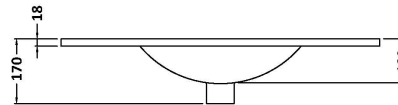

Packaging Dimensions

Height (mm):	835
Width (mm):	820
Depth (mm):	375
Gross Weight (kg):	26

Packaging Data

Box Colour:	Brown Cardboard Box
Box Qty:	1
Label Size:	100 x 50
Label Colour:	White Label
Label Qty:	2

Outer Box Dimensions (If Applicable)

Height (mm):	
Width (mm):	
Depth (mm):	
Gross Weight (kg):	
Barcode:	5056462660233

Product Details

Country of Origin:	United Kingdom
Fitting Instruction:	No
CE Certification:	N/A
FSC Certified Materials:	Yes
Colour:	Anthracite Woodgrain
Construction Method:	Cam & Wood Dowel
Construction Type:	Rigid
Cabinet Finish:	MFC Textured Woodgrain
Fascia Finish:	MFC Textured Woodgrain
Cabinet Thickness (mm):	18
Fascia Thickness (mm):	18
Drawer Included:	No
Drawer Type:	Not Applicable
No of Shelves:	1
Hinge Type:	95 Degree Clip-On Soft Close
Hinge Included:	Yes, Supplied
Adjustable Legs:	No, Not Required
Fixings Included:	Yes
Handle Style:	Contemporary
Waste Shroud:	No
Handle Included:	Yes, Supplied
Handle Type:	D-Shape

Sales Code: NVM005

Description: Minimalist Basin 800mm

Product Dimensions

Height (mm):	170
Width (mm):	800
Depth (mm):	390
Nett Weight (kg):	16.9

Packaging Dimensions

Height (mm):	400
Width (mm):	820
Depth (mm):	200
Gross Weight (kg):	16.9

Packaging Data

Box Colour:	Brown Cardboard Box - Printed
Box Qty:	1
Label Size:	100 x 50
Label Colour:	White Label
Label Qty:	2

Outer Box Dimensions (If Applicable)

Height (mm):	
Width (mm):	
Depth (mm):	
Gross Weight (kg):	
Barcode:	5055146194675