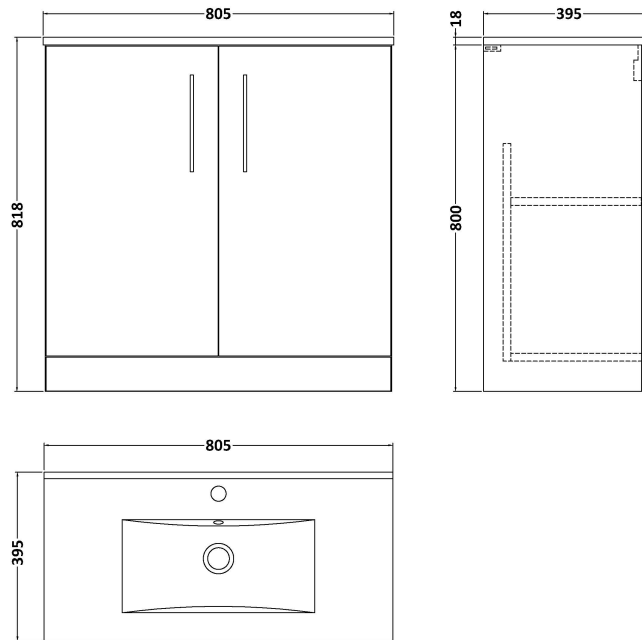

Sales Code: ARN505B

Description: 800 Fs 2-Door Vanity & Basin 2

Packaging Details

Barcode: 5056462616810

Sales Code: NVF505N

Description: 800 Fs 2-Door Unit (365 Deep)

Product Dimensions

Height (mm):	800
Width (mm):	800
Depth (mm):	383
Nett Weight (kg):	25.5

Packaging Dimensions

Height (mm):	835
Width (mm):	820
Depth (mm):	375
Gross Weight (kg):	26

Packaging Data

Box Colour:	Brown Cardboard Box
Box Qty:	1
Label Size:	100 x 50
Label Colour:	White Label
Label Qty:	2

Sales Code: NVM005

Description: Minimalist Basin 800mm

Product Dimensions

Height (mm):	170
Width (mm):	800
Depth (mm):	390
Nett Weight (kg):	16.9

Packaging Dimensions

Height (mm):	400
Width (mm):	820
Depth (mm):	200
Gross Weight (kg):	16.9

Packaging Data

Box Colour:	Brown Cardboard Box - Printed
Box Qty:	1
Label Size:	100 x 50
Label Colour:	White Label
Label Qty:	2

Outer Box Dimensions (If Applicable)

Height (mm):	
Width (mm):	
Depth (mm):	
Gross Weight (kg):	
Barcode:	5055146194675