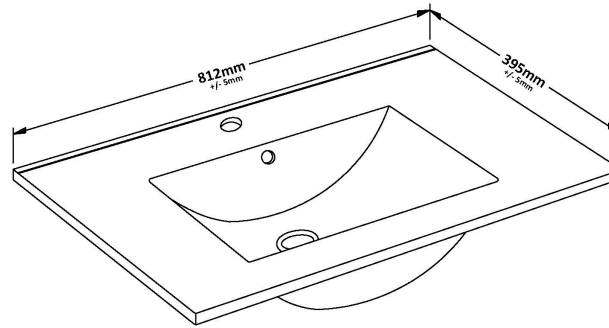

Packaging Dimensions

Height (mm):	835
Width (mm):	820
Depth (mm):	375
Gross Weight (kg):	26

Packaging Data

Box Colour:	Brown Cardboard Box
Box Qty:	1
Label Size:	100 x 50
Label Colour:	White Label
Label Qty:	2

Outer Box Dimensions (If Applicable)

Height (mm):	
Width (mm):	
Depth (mm):	
Gross Weight (kg):	
Barcode:	5056462660233

Product Details

Country of Origin:	United Kingdom
Fitting Instruction:	No
CE Certification:	N/A
FSC Certified Materials:	Yes
Colour:	Anthracite Woodgrain
Construction Method:	Cam & Wood Dowel
Construction Type:	Rigid
Cabinet Finish:	MFC Textured Woodgrain
Fascia Finish:	MFC Textured Woodgrain
Cabinet Thickness (mm):	18
Fascia Thickness (mm):	18
Drawer Included:	No
Drawer Type:	Not Applicable
No of Shelves:	1
Hinge Type:	95 Degree Clip-On Soft Close
Hinge Included:	Yes, Supplied
Adjustable Legs:	No, Not Required
Fixings Included:	Yes
Handle Style:	Contemporary
Waste Shroud:	No
Handle Included:	Yes, Supplied
Handle Type:	D-Shape

Sales Code: NVM005

Description: Minimalist Basin 800mm

Product Dimensions

Height (mm):	170
Width (mm):	800
Depth (mm):	390
Nett Weight (kg):	16.9

Packaging Dimensions

Height (mm):	400
Width (mm):	820
Depth (mm):	200
Gross Weight (kg):	16.9

Packaging Data

Box Colour:	Brown Cardboard Box - Printed
Box Qty:	1
Label Size:	100 x 50
Label Colour:	White Label
Label Qty:	2

Outer Box Dimensions (If Applicable)

Height (mm):	
Width (mm):	
Depth (mm):	
Gross Weight (kg):	
Barcode:	5055146194675