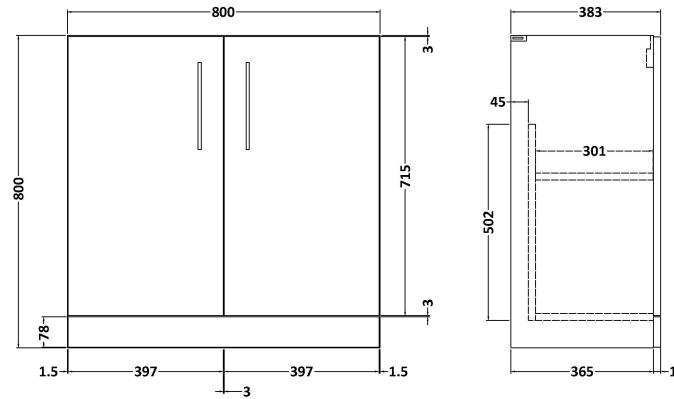

Sales Code: ARN505B

Description: 800 Fs 2-Door Vanity & Basin 2

Packaging Details

Barcode: 5056462616810

Sales Code: NVF505N

Description: 800 Fs 2-Door Unit (365 Deep)

Product Dimensions

Height (mm):	800
Width (mm):	800
Depth (mm):	383
Nett Weight (kg):	25.5

Packaging Dimensions

Height (mm):	835
Width (mm):	820
Depth (mm):	375
Gross Weight (kg):	26

Packaging Data

Box Colour:	Brown Cardboard Box
Box Qty:	1
Label Size:	100 x 50
Label Colour:	White Label
Label Qty:	2

Outer Box Dimensions (If Applicable)

Height (mm):	
Width (mm):	
Depth (mm):	
Gross Weight (kg):	
Barcode:	5056462660233

Product Details

Country of Origin:	United Kingdom
Fitting Instruction:	No
CE Certification:	N/A
FSC Certified Materials:	Yes
Colour:	Anthracite Woodgrain
Construction Method:	Cam & Wood Dowel
Construction Type:	Rigid
Cabinet Finish:	MFC Textured Woodgrain
Fascia Finish:	MFC Textured Woodgrain
Cabinet Thickness (mm):	18
Fascia Thickness (mm):	18
Drawer Included:	No
Drawer Type:	Not Applicable
No of Shelves:	1
Hinge Type:	95 Degree Clip-On Soft Close
Hinge Included:	Yes, Supplied
Adjustable Legs:	No, Not Required
Fixings Included:	Yes
Handle Style:	Contemporary
Waste Shroud:	No
Handle Included:	Yes, Supplied
Handle Type:	D-Shape

Sales Code: NVM005

Description: Minimalist Basin 800mm

Product Dimensions

Height (mm):	170
Width (mm):	800
Depth (mm):	390
Nett Weight (kg):	16.9

Packaging Dimensions

Height (mm):	400
Width (mm):	820
Depth (mm):	200
Gross Weight (kg):	16.9