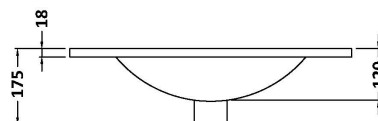

Sales Code: ARN503B

Description: 600 Fs 2-Door Vanity & Basin 2

Packaging Details

Barcode: 5056462614892

Sales Code: NVF503N

Description: 600 Fs 2-Door Unit (365 Deep)

Product Dimensions

Height (mm):	800
Width (mm):	600
Depth (mm):	383
Nett Weight (kg):	19.5

Packaging Dimensions

Height (mm):	835
Width (mm):	620
Depth (mm):	375
Gross Weight (kg):	20

Packaging Data

Box Colour:	Brown Cardboard Box
Box Qty:	1
Label Size:	100 x 50
Label Colour:	White Label
Label Qty:	2

Outer Box Dimensions (If Applicable)

Height (mm):	
Width (mm):	
Depth (mm):	
Gross Weight (kg):	
Barcode:	5056462660219

Product Details

Country of Origin:	United Kingdom
Fitting Instruction:	No
CE Certification:	N/A
FSC Certified Materials:	Yes
Colour:	Anthracite Woodgrain
Construction Method:	Cam & Wood Dowel
Construction Type:	Rigid
Cabinet Finish:	MFC Textured Woodgrain
Fascia Finish:	MFC Textured Woodgrain
Cabinet Thickness (mm):	18
Fascia Thickness (mm):	18
Drawer Included:	No
Drawer Type:	Not Applicable
No of Shelves:	1
Hinge Type:	95 Degree Clip-On Soft Close
Hinge Included:	Yes, Supplied
Adjustable Legs:	No, Not Required
Fixings Included:	Yes
Handle Style:	Contemporary
Waste Shroud:	No
Handle Included:	Yes, Supplied
Handle Type:	D-Shape

Sales Code: NVM003

Description: Minimalist Basin 600mm

Product Dimensions

Height (mm):	170
Width (mm):	600
Depth (mm):	390
Nett Weight (kg):	10.76

Packaging Dimensions

Height (mm):	200
Width (mm):	400
Depth (mm):	620
Gross Weight (kg):	10.76