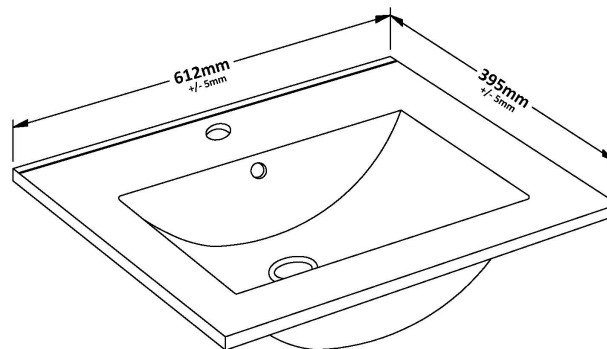

Packaging Dimensions

Height (mm):	835
Width (mm):	620
Depth (mm):	375
Gross Weight (kg):	20

Packaging Data

Box Colour:	Brown Cardboard Box
Box Qty:	1
Label Size:	100 x 50
Label Colour:	White Label
Label Qty:	2

Outer Box Dimensions (If Applicable)

Height (mm):	
Width (mm):	
Depth (mm):	
Gross Weight (kg):	
Barcode:	5056462660219

Product Details

Country of Origin:	United Kingdom
Fitting Instruction:	No
CE Certification:	N/A
FSC Certified Materials:	Yes
Colour:	Anthracite Woodgrain
Construction Method:	Cam & Wood Dowel
Construction Type:	Rigid
Cabinet Finish:	MFC Textured Woodgrain
Fascia Finish:	MFC Textured Woodgrain
Cabinet Thickness (mm):	18
Fascia Thickness (mm):	18
Drawer Included:	No
Drawer Type:	Not Applicable
No of Shelves:	1
Hinge Type:	95 Degree Clip-On Soft Close
Hinge Included:	Yes, Supplied
Adjustable Legs:	No, Not Required
Fixings Included:	Yes
Handle Style:	Contemporary
Waste Shroud:	No
Handle Included:	Yes, Supplied
Handle Type:	D-Shape

Sales Code: NVM003

Description: Minimalist Basin 600mm

Product Dimensions

Height (mm):	170
Width (mm):	600
Depth (mm):	390
Nett Weight (kg):	10.76

Packaging Dimensions

Height (mm):	200
Width (mm):	400
Depth (mm):	620
Gross Weight (kg):	10.76

Packaging Data

Box Colour:	Brown Cardboard Box - Printed
Box Qty:	1
Label Size:	100 x 50
Label Colour:	White Label
Label Qty:	2

Outer Box Dimensions (If Applicable)

Height (mm):	
Width (mm):	
Depth (mm):	
Gross Weight (kg):	
Barcode:	5055146194668