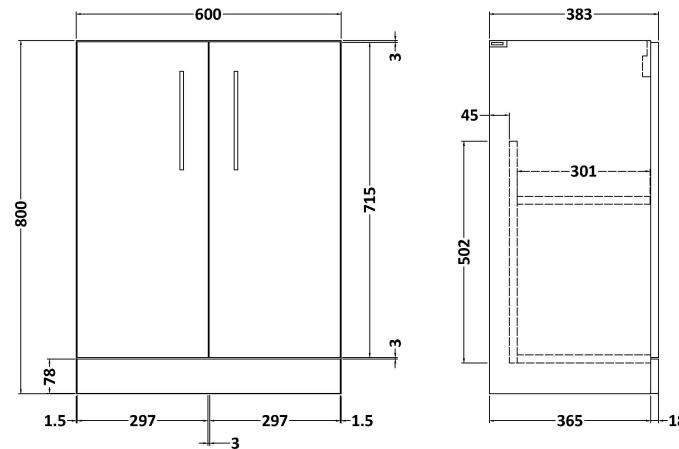

Sales Code: ARN503B

Description: 600 Fs 2-Door Vanity & Basin 2

Packaging Details

Barcode: 5056462614892

Sales Code: NVF503N

Description: 600 Fs 2-Door Unit (365 Deep)

Product Dimensions

Height (mm):	800
Width (mm):	600
Depth (mm):	383
Nett Weight (kg):	19.5

Packaging Dimensions

Height (mm):	835
Width (mm):	620
Depth (mm):	375
Gross Weight (kg):	20

Packaging Data

Box Colour:	Brown Cardboard Box
Box Qty:	1
Label Size:	100 x 50
Label Colour:	White Label
Label Qty:	2

Outer Box Dimensions (If Applicable)

Height (mm):	
Width (mm):	
Depth (mm):	
Gross Weight (kg):	
Barcode:	5056462660219

Product Details

Country of Origin:	United Kingdom
Fitting Instruction:	No
CE Certification:	N/A
FSC Certified Materials:	Yes
Colour:	Anthracite Woodgrain
Construction Method:	Cam & Wood Dowel
Construction Type:	Rigid
Cabinet Finish:	MFC Textured Woodgrain
Fascia Finish:	MFC Textured Woodgrain
Cabinet Thickness (mm):	18
Fascia Thickness (mm):	18
Drawer Included:	No
Drawer Type:	Not Applicable
No of Shelves:	1
Hinge Type:	95 Degree Clip-On Soft Close
Hinge Included:	Yes, Supplied
Adjustable Legs:	No, Not Required
Fixings Included:	Yes
Handle Style:	Contemporary
Waste Shroud:	No
Handle Included:	Yes, Supplied
Handle Type:	D-Shape

Sales Code: NVM003

Description: Minimalist Basin 600mm

Product Dimensions

Height (mm):	170
Width (mm):	600
Depth (mm):	390
Nett Weight (kg):	10.76

Packaging Dimensions

Height (mm):	200
Width (mm):	400
Depth (mm):	620
Gross Weight (kg):	10.76