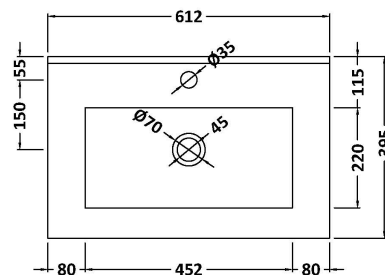

Packaging Dimensions

Height (mm):	835
Width (mm):	620
Depth (mm):	375
Gross Weight (kg):	20

Packaging Data

Box Colour:	Brown Cardboard Box
Box Qty:	1
Label Size:	100 x 50
Label Colour:	White Label
Label Qty:	2

Outer Box Dimensions (If Applicable)

Height (mm):	
Width (mm):	
Depth (mm):	
Gross Weight (kg):	
Barcode:	5056462660219

Product Details

Country of Origin:	United Kingdom
Fitting Instruction:	No
CE Certification:	N/A
FSC Certified Materials:	Yes
Colour:	Anthracite Woodgrain
Construction Method:	Cam & Wood Dowel
Construction Type:	Rigid
Cabinet Finish:	MFC Textured Woodgrain
Fascia Finish:	MFC Textured Woodgrain
Cabinet Thickness (mm):	18
Fascia Thickness (mm):	18
Drawer Included:	No
Drawer Type:	Not Applicable
No of Shelves:	1
Hinge Type:	95 Degree Clip-On Soft Close
Hinge Included:	Yes, Supplied
Adjustable Legs:	No, Not Required
Fixings Included:	Yes
Handle Style:	Contemporary
Waste Shroud:	No
Handle Included:	Yes, Supplied
Handle Type:	D-Shape

Sales Code: NVM003

Description: Minimalist Basin 600mm

Product Dimensions

Height (mm):	170
Width (mm):	600
Depth (mm):	390
Nett Weight (kg):	10.76

Packaging Dimensions

Height (mm):	200
Width (mm):	400
Depth (mm):	620
Gross Weight (kg):	10.76

Packaging Data

Box Colour:	Brown Cardboard Box - Printed
Box Qty:	1
Label Size:	100 x 50
Label Colour:	White Label
Label Qty:	2

Outer Box Dimensions (If Applicable)

Height (mm):	
Width (mm):	
Depth (mm):	
Gross Weight (kg):	
Barcode:	5055146194668