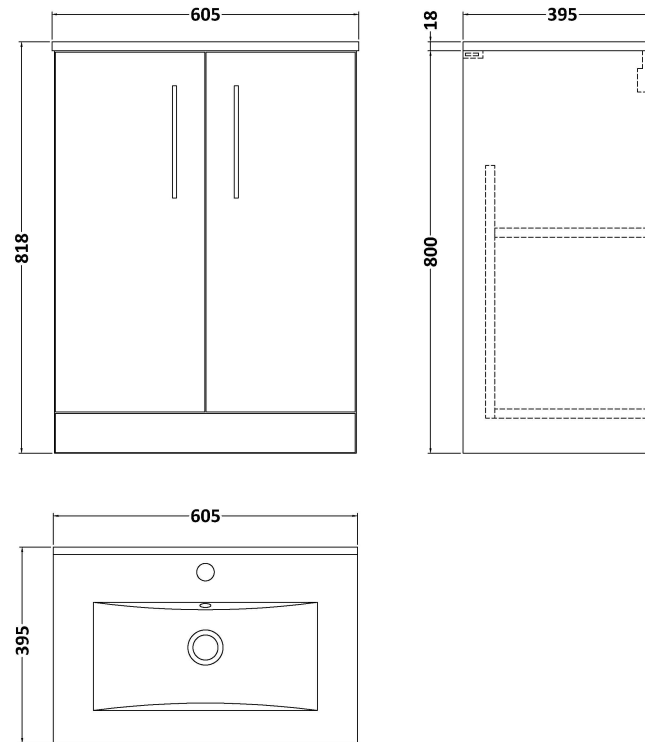

Sales Code: ARN503B

Description: 600 Fs 2-Door Vanity & Basin 2

Packaging Details

Barcode: 5056462614892

Sales Code: NVF503N

Description: 600 Fs 2-Door Unit (365 Deep)

Product Dimensions

Height (mm):	800
Width (mm):	600
Depth (mm):	383
Nett Weight (kg):	19.5

Packaging Dimensions

Height (mm):	835
Width (mm):	620
Depth (mm):	375
Gross Weight (kg):	20

Packaging Data

Box Colour:	Brown Cardboard Box
Box Qty:	1
Label Size:	100 x 50
Label Colour:	White Label
Label Qty:	2

Sales Code: NVM003

Description: Minimalist Basin 600mm

Product Dimensions

Height (mm):	170
Width (mm):	600
Depth (mm):	390
Nett Weight (kg):	10.76

Packaging Dimensions

Height (mm):	200
Width (mm):	400
Depth (mm):	620
Gross Weight (kg):	10.76

Packaging Data

Box Colour:	Brown Cardboard Box - Printed
Box Qty:	1
Label Size:	100 x 50
Label Colour:	White Label
Label Qty:	2

Outer Box Dimensions (If Applicable)

Height (mm):	
Width (mm):	
Depth (mm):	
Gross Weight (kg):	
Barcode:	5055146194668