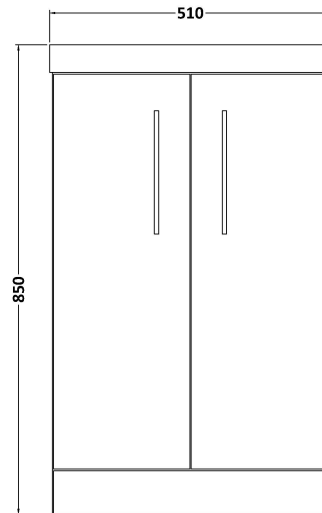

Sales Code: ARN501D

Description: 500 Fs 2-Door Vanity & Basin 3

Packaging Details

Barcode: 5056462615745