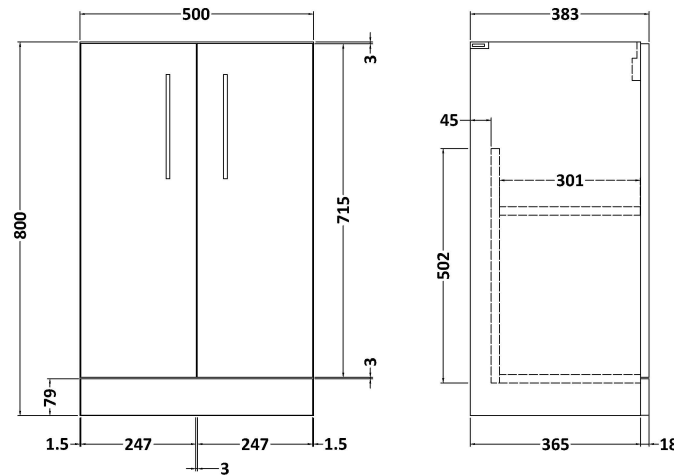

### Product Dimensions

Height (mm):	800
Width (mm):	500
Depth (mm):	383
Nett Weight (kg):	17

### Packaging Dimensions

Height (mm):	835
Width (mm):	520
Depth (mm):	375
Gross Weight (kg):	17.5

### Product Dimensions

Height (mm):	170
Width (mm):	510
Depth (mm):	395
Nett Weight (kg):	9.5

### Packaging Dimensions

Height (mm):	190
Width (mm):	530
Depth (mm):	415
Gross Weight (kg):	10