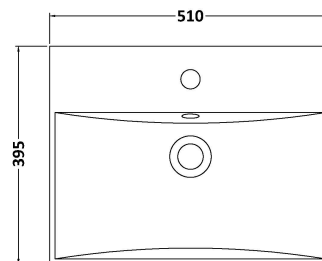

Sales Code: ARN501D

Description: 500 Fs 2-Door Vanity & Basin 3

Packaging Details

Barcode: 5056462615745