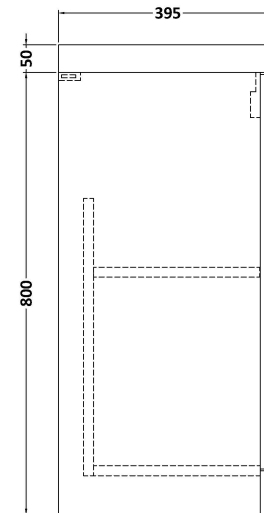

Sales Code: ARN501D

Description: 500 Fs 2-Door Vanity & Basin 3

Packaging Details

Barcode: 5056462615745