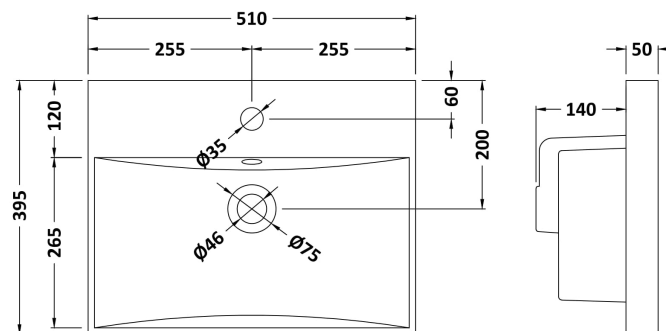

### Product Dimensions

Height (mm):	800
Width (mm):	500
Depth (mm):	383
Nett Weight (kg):	17

### Packaging Dimensions

Height (mm):	835
Width (mm):	520
Depth (mm):	375
Gross Weight (kg):	17.5

### Outer Box Dimensions (If Applicable)

Height (mm):	
Width (mm):	
Depth (mm):	
Gross Weight (kg):	
Barcode:	5056462660196

### Product Dimensions

Height (mm):	170
Width (mm):	510
Depth (mm):	395
Nett Weight (kg):	9.5