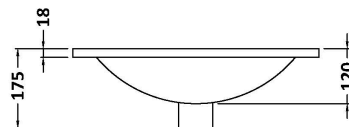

### Product Dimensions

Height (mm):	800
Width (mm):	500
Depth (mm):	383
Nett Weight (kg):	17

### Packaging Dimensions

Height (mm):	835
Width (mm):	520
Depth (mm):	375
Gross Weight (kg):	17.5

### Outer Box Dimensions (If Applicable)

Height (mm):	
Width (mm):	
Depth (mm):	
Gross Weight (kg):	
Barcode:	5056462660196

### Product Dimensions

Height (mm):	170
Width (mm):	500
Depth (mm):	390
Nett Weight (kg):	9