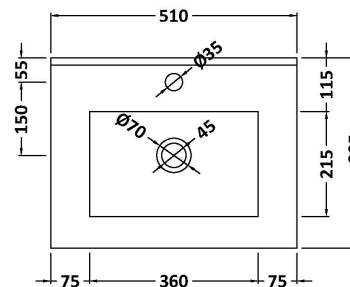

### Product Dimensions

Height (mm):	800
Width (mm):	500
Depth (mm):	383
Nett Weight (kg):	17

### Packaging Dimensions

Height (mm):	835
Width (mm):	520
Depth (mm):	375
Gross Weight (kg):	17.5

### Outer Box Dimensions (If Applicable)

Height (mm):	
Width (mm):	
Depth (mm):	
Gross Weight (kg):	
Barcode:	5056462660196

### Product Dimensions

Height (mm):	170
Width (mm):	500
Depth (mm):	390
Nett Weight (kg):	9