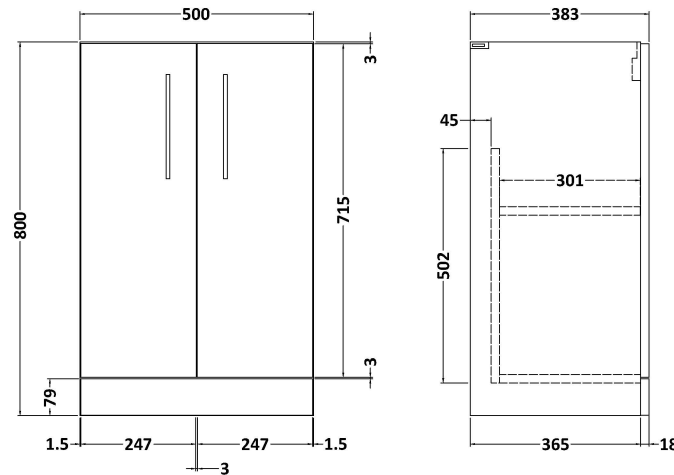

### Product Dimensions

Height (mm):	800
Width (mm):	500
Depth (mm):	383
Nett Weight (kg):	17

### Packaging Dimensions

Height (mm):	835
Width (mm):	520
Depth (mm):	375
Gross Weight (kg):	17.5

### Product Dimensions

Height (mm):	170
Width (mm):	500
Depth (mm):	390
Nett Weight (kg):	9

### Packaging Dimensions

Height (mm):	400
Width (mm):	520
Depth (mm):	200
Gross Weight (kg):	9