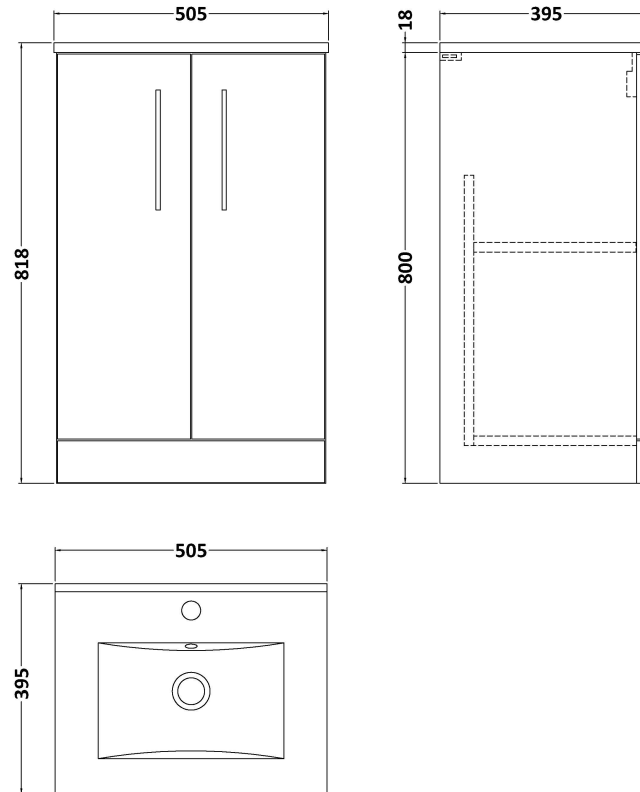

Sales Code: ARN501B

Description: 500 Fs 2-Door Vanity & Basin 2

Packaging Details

Barcode: 5056462615738