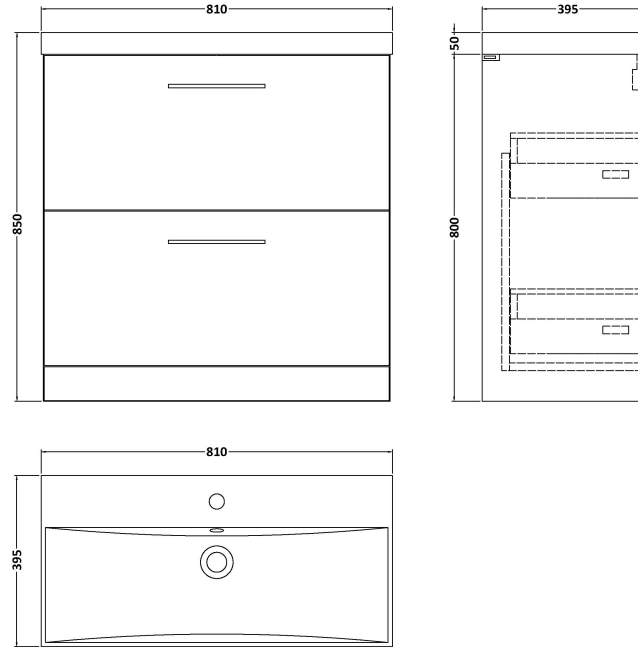

Sales Code: ARN2535D

Description: 800 Fs 2-Drawer Vanity & Basin 3

Packaging Details

Barcode: 5056462667034

Sales Code: NVF2535

Description: 800 Fs 2-Drawer Unit (365 Deep)

Product Dimensions

Height (mm):	800
Width (mm):	800
Depth (mm):	383
Nett Weight (kg):	31.5

Packaging Dimensions

Height (mm):	835
Width (mm):	832
Depth (mm):	391
Gross Weight (kg):	32

Packaging Data

Box Colour:	Brown Cardboard Box
Box Qty:	1
Label Size:	100 x 50
Label Colour:	White Label
Label Qty:	2

Sales Code: NVM035

Description: 800 Thin Edged Basin 1Th

Product Dimensions

Height (mm):	170
Width (mm):	810
Depth (mm):	395
Nett Weight (kg):	14.5

Packaging Dimensions

Height (mm):	190
Width (mm):	830
Depth (mm):	415
Gross Weight (kg):	15

Packaging Data

Box Colour:	Brown Cardboard Box
Box Qty:	1
Label Size:	100 x 50
Label Colour:	White Label
Label Qty:	2

Outer Box Dimensions (If Applicable)

Height (mm):	
Width (mm):	
Depth (mm):	
Gross Weight (kg):	
Barcode:	5056211853435