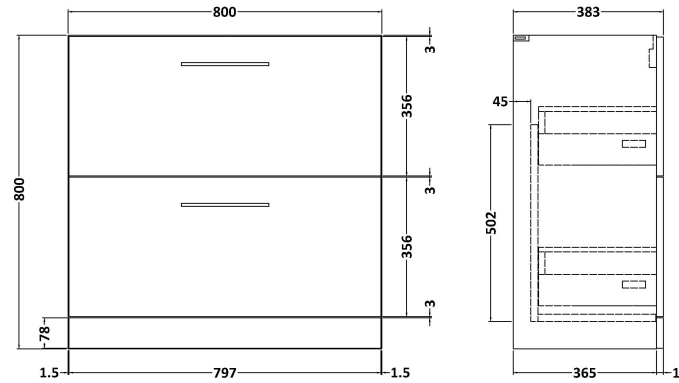

Sales Code: ARN2535D

Description: 800 Fs 2-Drawer Vanity & Basin 3

Packaging Details

Barcode: 5056462667034

Sales Code: NVF2535

Description: 800 Fs 2-Drawer Unit (365 Deep)

Product Dimensions

Height (mm):	800
Width (mm):	800
Depth (mm):	383
Nett Weight (kg):	31.5

Packaging Dimensions

Height (mm):	835
Width (mm):	832
Depth (mm):	391
Gross Weight (kg):	32

Packaging Data

Box Colour:	Brown Cardboard Box
Box Qty:	1
Label Size:	100 x 50
Label Colour:	White Label
Label Qty:	2

Sales Code: NVM035

Description: 800 Thin Edged Basin 1Th

Product Dimensions

Height (mm):	170
Width (mm):	810
Depth (mm):	395
Nett Weight (kg):	14.5

Packaging Dimensions

Height (mm):	190
Width (mm):	830
Depth (mm):	415
Gross Weight (kg):	15

Packaging Data

Box Colour:	Brown Cardboard Box
Box Qty:	1
Label Size:	100 x 50
Label Colour:	White Label
Label Qty:	2

Outer Box Dimensions (If Applicable)

Height (mm):	
Width (mm):	
Depth (mm):	
Gross Weight (kg):	
Barcode:	5056211853435