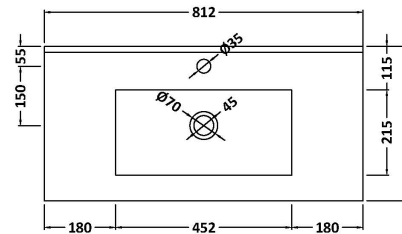

### Product Dimensions

Height (mm):	800
Width (mm):	800
Depth (mm):	383
Nett Weight (kg):	31.5

### Packaging Dimensions

Height (mm):	835
Width (mm):	832
Depth (mm):	391
Gross Weight (kg):	32

### Outer Box Dimensions (If Applicable)

Height (mm):	
Width (mm):	
Depth (mm):	
Gross Weight (kg):	
Barcode:	5056462660745

### Product Dimensions

Height (mm):	170
Width (mm):	800
Depth (mm):	390
Nett Weight (kg):	16.9