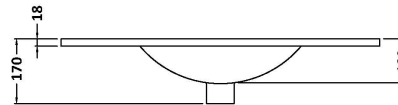

Sales Code: NVM005

Description: Minimalist Basin 800mm

Product Dimensions

Height (mm):	170
Width (mm):	800
Depth (mm):	390
Nett Weight (kg):	16.9

Packaging Dimensions

Height (mm):	400
Width (mm):	820
Depth (mm):	200
Gross Weight (kg):	16.9

Packaging Data

Box Colour:	Brown Cardboard Box - Printed
Box Qty:	1
Label Size:	100 x 50
Label Colour:	White Label
Label Qty:	2

Outer Box Dimensions (If Applicable)

Height (mm):	
Width (mm):	
Depth (mm):	
Gross Weight (kg):	
Barcode:	5055146194675

Product Details

Country of Origin:	China
Fitting Instruction:	No
Certification:	CE: No WRAS: N/A WRAS No: N/A
Product Material:	Vitreous China
Fixing Supplied:	No

Pans/Bidets: Trap Style: Not Applicable Includes Seat: Not Applicable

Seats: Seat Type: Not Applicable Material: Not Applicable
Function: Not Applicable Hinge Type: Not Applicable
Hinge Material: Not Applicable

Cisterns: Operating Type: Not Applicable Fittings: Not Applicable
Lever Type: Not Applicable

Basins: Tap Hole: One Taphole Chain Stay Hole: No
Template: Not Required Waste Type Req: Slotted
Overflow Inc: Yes Overflow Cover: Yes
Inner Bowl Depth (mm): 125mm