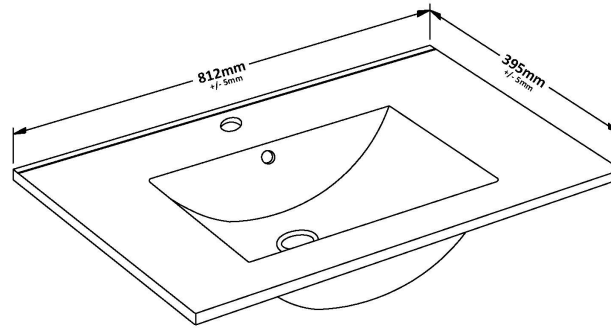

### Product Dimensions

Height (mm):	800
Width (mm):	800
Depth (mm):	383
Nett Weight (kg):	31.5

### Packaging Dimensions

Height (mm):	835
Width (mm):	832
Depth (mm):	391
Gross Weight (kg):	32

### Outer Box Dimensions (If Applicable)

Height (mm):	
Width (mm):	
Depth (mm):	
Gross Weight (kg):	
Barcode:	5056462660745

### Product Dimensions

Height (mm):	170
Width (mm):	800
Depth (mm):	390
Nett Weight (kg):	16.9