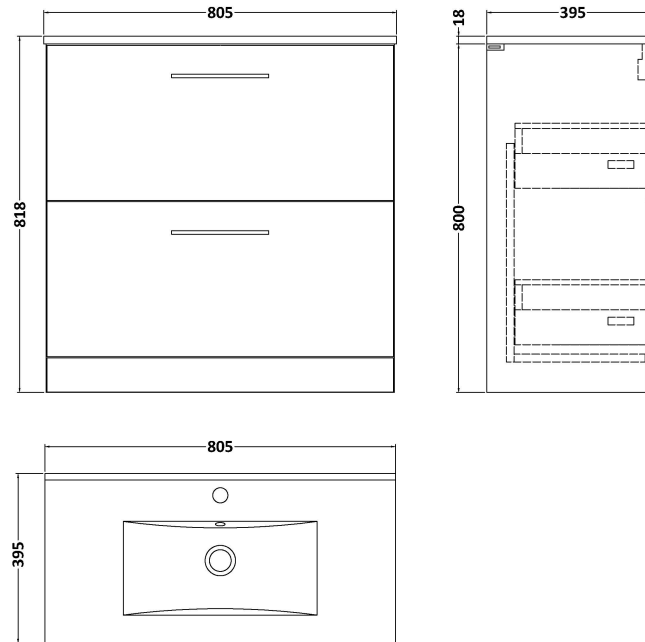

Sales Code: ARN2535B

Description: 800 Fs 2-Drawer Vanity & Basin 2

Packaging Details

Barcode: 5056462667027