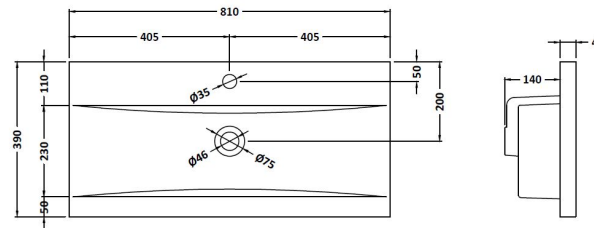

Packaging Dimensions

Height (mm):	835
Width (mm):	832
Depth (mm):	391
Gross Weight (kg):	32

Packaging Data

Box Colour:	Brown Cardboard Box
Box Qty:	1
Label Size:	100 x 50
Label Colour:	White Label
Label Qty:	2

Outer Box Dimensions (If Applicable)

Height (mm):	
Width (mm):	
Depth (mm):	
Gross Weight (kg):	
Barcode:	5056462660745

Product Details

Country of Origin:	United Kingdom
Fitting Instruction:	No
CE Certification:	N/A
FSC Certified Materials:	Yes
Colour:	Grey Vicenza Oak
Construction Method:	Cam & Wood Dowel
Construction Type:	Rigid
Cabinet Finish:	MFC Textured Woodgrain
Fascia Finish:	MFC Textured Woodgrain
Cabinet Thickness (mm):	18
Fascia Thickness (mm):	18
Drawer Included:	Yes
Drawer Type:	80mm High Metal S/C Inc Galler
No of Shelves:	0
Hinge Type:	Not Applicable
Hinge Included:	Not Applicable
Adjustable Legs:	No, Not Required
Fixings Included:	Yes
Handle Style:	Contemporary
Waste Shroud:	Yes
Handle Included:	Yes, Supplied
Handle Type:	D-Shape

Sales Code: NVM015

Description: 800 Mid Edged Basin 1 Th

Product Dimensions

Height (mm):	180
Width (mm):	810
Depth (mm):	390
Nett Weight (kg):	15

Packaging Dimensions

Height (mm):	210
Width (mm):	410
Depth (mm):	830
Gross Weight (kg):	15

Packaging Data

Box Colour:	Brown Cardboard Box
Box Qty:	1
Label Size:	100 x 50
Label Colour:	White Label
Label Qty:	2

Outer Box Dimensions (If Applicable)

Height (mm):	
Width (mm):	
Depth (mm):	
Gross Weight (kg):	
Barcode:	5055369043422