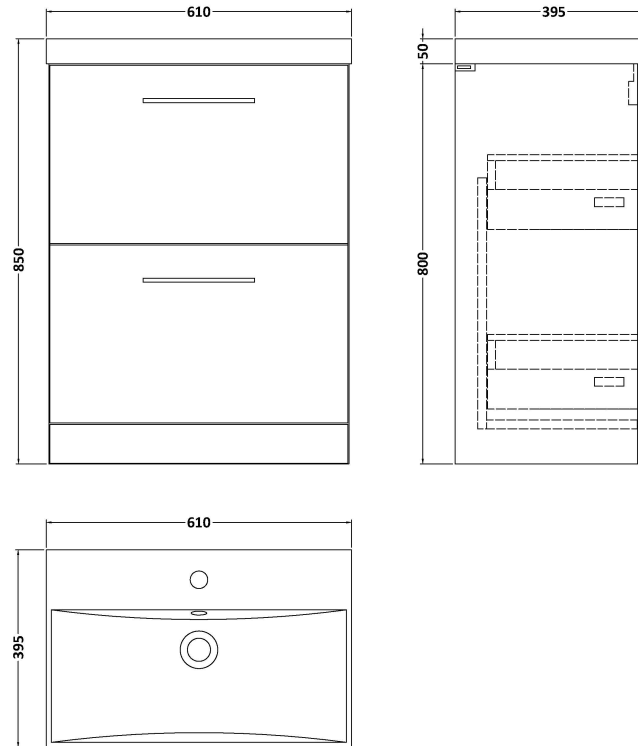

Sales Code: ARN2533D

Description: 600 Fs 2-Drawer Vanity & Basin 3

Packaging Details

Barcode: 5056462666822