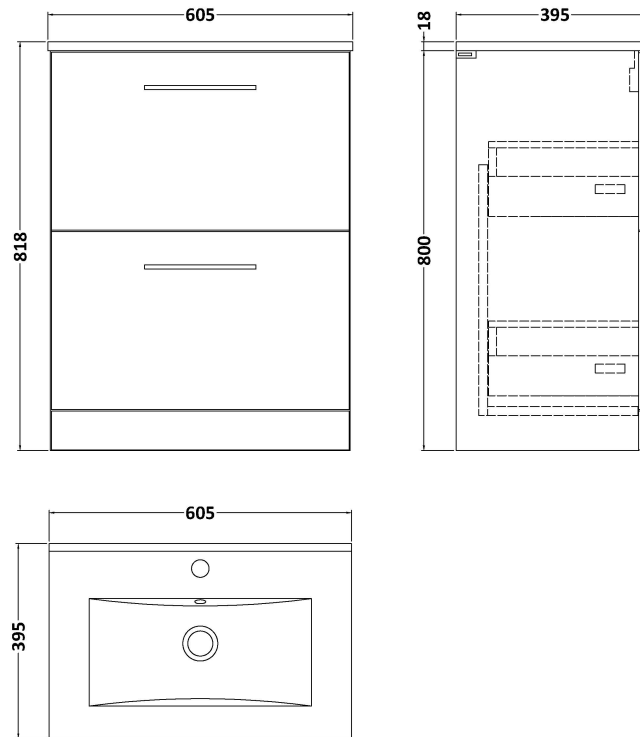

Sales Code: ARN2533B

Description: 600 Fs 2-Drawer Vanity & Basin 2

Packaging Details

Barcode: 5056462666815

Sales Code: NVF2533

Description: 600 Fs 2-Drawer Unit (365 Deep)

Product Dimensions

Height (mm):	800
Width (mm):	600
Depth (mm):	383
Nett Weight (kg):	26

Packaging Dimensions

Height (mm):	835
Width (mm):	632
Depth (mm):	391
Gross Weight (kg):	26.5

Packaging Data

Box Colour:	Brown Cardboard Box
Box Qty:	1
Label Size:	100 x 50
Label Colour:	White Label
Label Qty:	2

Outer Box Dimensions (If Applicable)

Height (mm):	
Width (mm):	
Depth (mm):	
Gross Weight (kg):	
Barcode:	5056462660677

Product Details

Country of Origin:	United Kingdom
Fitting Instruction:	No
CE Certification:	N/A
FSC Certified Materials:	Yes
Colour:	Grey Vicenza Oak
Construction Method:	Cam & Wood Dowel
Construction Type:	Rigid
Cabinet Finish:	MFC Textured Woodgrain
Fascia Finish:	MFC Textured Woodgrain
Cabinet Thickness (mm):	18
Fascia Thickness (mm):	18
Drawer Included:	Yes
Drawer Type:	80mm High Metal S/C Inc Galler
No of Shelves:	0
Hinge Type:	Not Applicable
Hinge Included:	Not Applicable
Adjustable Legs:	No, Not Required
Fixings Included:	Yes
Handle Style:	Contemporary
Waste Shroud:	Yes
Handle Included:	Yes, Supplied
Handle Type:	D-Shape

Sales Code: NVM003

Description: Minimalist Basin 600mm

Product Dimensions

Height (mm):	170
Width (mm):	600
Depth (mm):	390
Nett Weight (kg):	10.76

Packaging Dimensions

Height (mm):	200
Width (mm):	400
Depth (mm):	620
Gross Weight (kg):	10.76