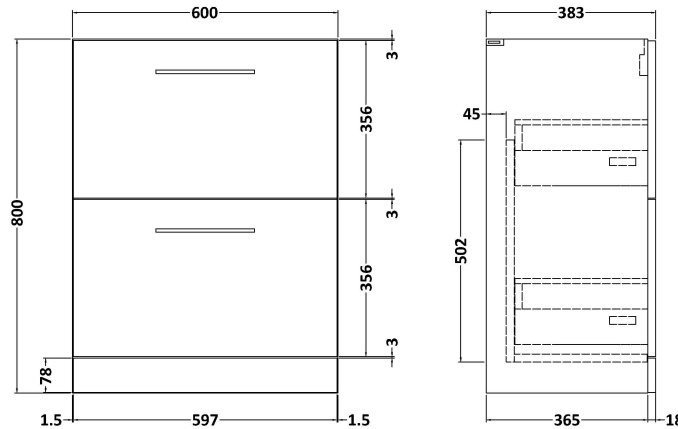

Sales Code: ARN2533B

Description: 600 Fs 2-Drawer Vanity & Basin 2

Packaging Details

Barcode: 5056462666815

Sales Code: NVF2533

Description: 600 Fs 2-Drawer Unit (365 Deep)

Product Dimensions

Height (mm):	800
Width (mm):	600
Depth (mm):	383
Nett Weight (kg):	26

Packaging Dimensions

Height (mm):	835
Width (mm):	632
Depth (mm):	391
Gross Weight (kg):	26.5

Packaging Data

Box Colour:	Brown Cardboard Box
Box Qty:	1
Label Size:	100 x 50
Label Colour:	White Label
Label Qty:	2

Outer Box Dimensions (If Applicable)

Height (mm):	
Width (mm):	
Depth (mm):	
Gross Weight (kg):	
Barcode:	5056462660677

Product Details

Country of Origin:	United Kingdom
Fitting Instruction:	No
CE Certification:	N/A
FSC Certified Materials:	Yes
Colour:	Grey Vicenza Oak
Construction Method:	Cam & Wood Dowel
Construction Type:	Rigid
Cabinet Finish:	MFC Textured Woodgrain
Fascia Finish:	MFC Textured Woodgrain
Cabinet Thickness (mm):	18
Fascia Thickness (mm):	18
Drawer Included:	Yes
Drawer Type:	80mm High Metal S/C Inc Galler
No of Shelves:	0
Hinge Type:	Not Applicable
Hinge Included:	Not Applicable
Adjustable Legs:	No, Not Required
Fixings Included:	Yes
Handle Style:	Contemporary
Waste Shroud:	Yes
Handle Included:	Yes, Supplied
Handle Type:	D-Shape

Sales Code: NVM003

Description: Minimalist Basin 600mm

Product Dimensions

Height (mm):	170
Width (mm):	600
Depth (mm):	390
Nett Weight (kg):	10.76

Packaging Dimensions

Height (mm):	200
Width (mm):	400
Depth (mm):	620
Gross Weight (kg):	10.76