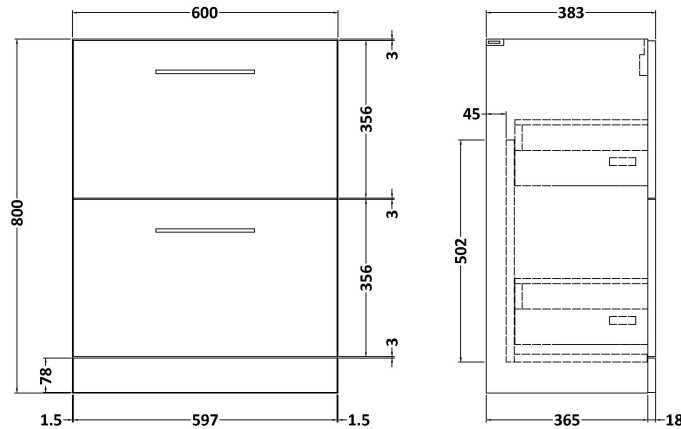

### Packaging Details

Barcode: 5056462666808

**Sales Code:** NVF2533

**Description:** 600 Fs 2-Drawer Unit (365 Deep)

**Product Dimensions**

Height (mm):	800
Width (mm):	600
Depth (mm):	383
Nett Weight (kg):	26

**Packaging Dimensions**

Height (mm):	835
Width (mm):	632
Depth (mm):	391
Gross Weight (kg):	26.5

**Packaging Data**

Box Colour:	Brown Cardboard Box
Box Qty:	1
Label Size:	100 x 50
Label Colour:	White Label
Label Qty:	2

### Product Dimensions

Height (mm):	180
Width (mm):	610
Depth (mm):	390
Nett Weight (kg):	11

### Packaging Dimensions

Height (mm):	200
Width (mm):	410
Depth (mm):	630
Gross Weight (kg):	11