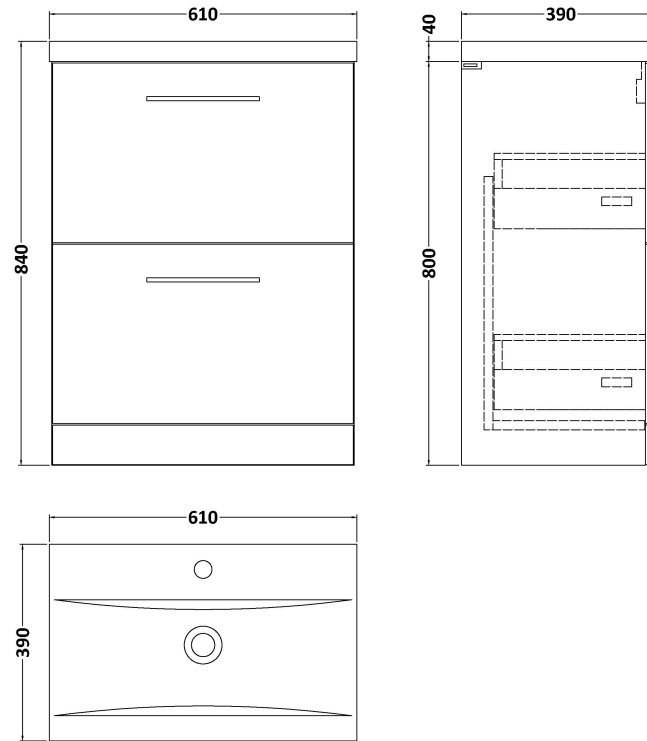

### Packaging Details

Barcode: 5056462666808

**Sales Code:** NVF2533

**Description:** 600 Fs 2-Drawer Unit (365 Deep)

**Product Dimensions**

Height (mm):	800
Width (mm):	600
Depth (mm):	383
Nett Weight (kg):	26

**Packaging Dimensions**

Height (mm):	835
Width (mm):	632
Depth (mm):	391
Gross Weight (kg):	26.5

**Packaging Data**

Box Colour:	Brown Cardboard Box
Box Qty:	1
Label Size:	100 x 50
Label Colour:	White Label
Label Qty:	2

### Product Dimensions

Height (mm):	180
Width (mm):	610
Depth (mm):	390
Nett Weight (kg):	11

### Packaging Dimensions

Height (mm):	200
Width (mm):	410
Depth (mm):	630
Gross Weight (kg):	11