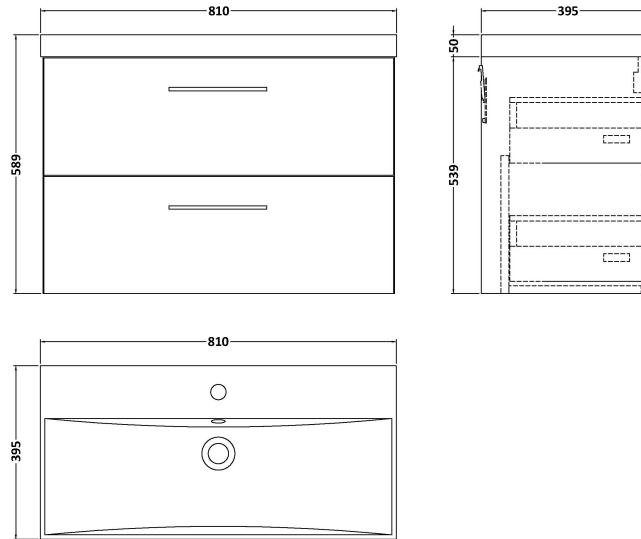

Sales Code: ARN2526D

Description: 800 Wh 2-Drawer Vanity & Basin 3

Packaging Details

Barcode: 5056462669229