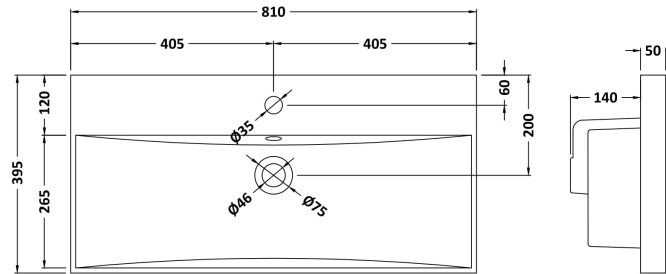

### Product Dimensions

Height (mm):	539
Width (mm):	800
Depth (mm):	383
Nett Weight (kg):	33.5

### Packaging Dimensions

Height (mm):	560
Width (mm):	820
Depth (mm):	405
Gross Weight (kg):	34

### Outer Box Dimensions (If Applicable)

Height (mm):	
Width (mm):	
Depth (mm):	
Gross Weight (kg):	
Barcode:	5056462660035

### Product Dimensions

Height (mm):	170
Width (mm):	810
Depth (mm):	395
Nett Weight (kg):	14.5