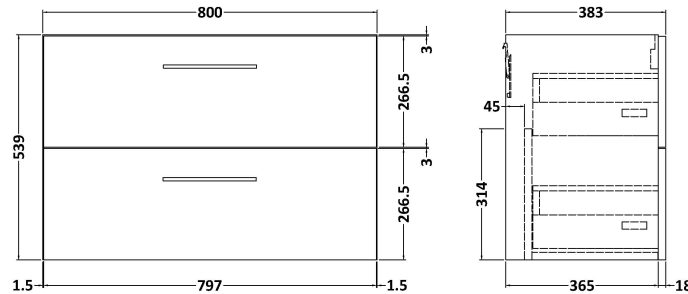

### Product Dimensions

Height (mm):	539
Width (mm):	800
Depth (mm):	383
Nett Weight (kg):	33.5

### Packaging Dimensions

Height (mm):	560
Width (mm):	820
Depth (mm):	405
Gross Weight (kg):	34

### Product Dimensions

Height (mm):	170
Width (mm):	810
Depth (mm):	395
Nett Weight (kg):	14.5

### Packaging Dimensions

Height (mm):	190
Width (mm):	830
Depth (mm):	415
Gross Weight (kg):	15