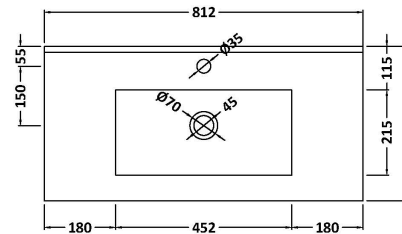

Packaging Dimensions

Height (mm):	560
Width (mm):	820
Depth (mm):	405
Gross Weight (kg):	34

Packaging Data

Box Colour:	Brown Cardboard Box
Box Qty:	1
Label Size:	100 x 50
Label Colour:	White Label
Label Qty:	2

Outer Box Dimensions (If Applicable)

Height (mm):	
Width (mm):	
Depth (mm):	
Gross Weight (kg):	
Barcode:	5056462660035

Product Details

Country of Origin:	United Kingdom
Fitting Instruction:	No
CE Certification:	N/A
FSC Certified Materials:	Yes
Colour:	Grey Vicenza Oak
Construction Method:	Cam & Wood Dowel
Construction Type:	Rigid
Cabinet Finish:	MFC Textured Woodgrain
Fascia Finish:	MFC Textured Woodgrain
Cabinet Thickness (mm):	18
Fascia Thickness (mm):	18
Drawer Included:	Yes
Drawer Type:	80mm High Metal S/C Inc Galler
No of Shelves:	0
Hinge Type:	Not Applicable
Hinge Included:	Not Applicable
Adjustable Legs:	No, Not Required
Fixings Included:	Yes
Handle Style:	Contemporary
Waste Shroud:	Yes
Handle Included:	Yes, Supplied
Handle Type:	D-Shape

Sales Code: NVM005

Description: Minimalist Basin 800mm

Product Dimensions

Height (mm):	170
Width (mm):	800
Depth (mm):	390
Nett Weight (kg):	16.9

Packaging Dimensions

Height (mm):	400
Width (mm):	820
Depth (mm):	200
Gross Weight (kg):	16.9

Packaging Data

Box Colour:	Brown Cardboard Box - Printed
Box Qty:	1
Label Size:	100 x 50
Label Colour:	White Label
Label Qty:	2

Outer Box Dimensions (If Applicable)

Height (mm):	
Width (mm):	
Depth (mm):	
Gross Weight (kg):	
Barcode:	5055146194675