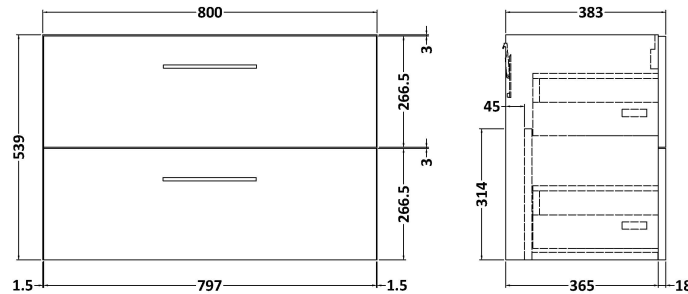

Sales Code: ARN2526B

Description: 800 Wh 2-Drawer Vanity & Basin 2

Packaging Details

Barcode: 5056462669212

Sales Code: NVF2526

Description: 800 Wh 2-Drawer Unit (365 Deep)

Product Dimensions

Height (mm):	539
Width (mm):	800
Depth (mm):	383
Nett Weight (kg):	33.5

Packaging Dimensions

Height (mm):	560
Width (mm):	820
Depth (mm):	405
Gross Weight (kg):	34

Packaging Data

Box Colour:	Brown Cardboard Box
Box Qty:	1
Label Size:	100 x 50
Label Colour:	White Label
Label Qty:	2

Sales Code: NVM005

Description: Minimalist Basin 800mm

Product Dimensions

Height (mm):	170
Width (mm):	800
Depth (mm):	390
Nett Weight (kg):	16.9

Packaging Dimensions

Height (mm):	400
Width (mm):	820
Depth (mm):	200
Gross Weight (kg):	16.9

Packaging Data

Box Colour:	Brown Cardboard Box - Printed
Box Qty:	1
Label Size:	100 x 50
Label Colour:	White Label
Label Qty:	2

Outer Box Dimensions (If Applicable)

Height (mm):	
Width (mm):	
Depth (mm):	
Gross Weight (kg):	
Barcode:	5055146194675