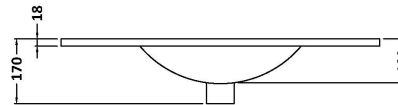

Packaging Dimensions

Height (mm):	560
Width (mm):	820
Depth (mm):	405
Gross Weight (kg):	34

Packaging Data

Box Colour:	Brown Cardboard Box
Box Qty:	1
Label Size:	100 x 50
Label Colour:	White Label
Label Qty:	2

Outer Box Dimensions (If Applicable)

Height (mm):	
Width (mm):	
Depth (mm):	
Gross Weight (kg):	
Barcode:	5056462660035

Product Details

Country of Origin:	United Kingdom
Fitting Instruction:	No
CE Certification:	N/A
FSC Certified Materials:	Yes
Colour:	Grey Vicenza Oak
Construction Method:	Cam & Wood Dowel
Construction Type:	Rigid
Cabinet Finish:	MFC Textured Woodgrain
Fascia Finish:	MFC Textured Woodgrain
Cabinet Thickness (mm):	18
Fascia Thickness (mm):	18
Drawer Included:	Yes
Drawer Type:	80mm High Metal S/C Inc Galler
No of Shelves:	0
Hinge Type:	Not Applicable
Hinge Included:	Not Applicable
Adjustable Legs:	No, Not Required
Fixings Included:	Yes
Handle Style:	Contemporary
Waste Shroud:	Yes
Handle Included:	Yes, Supplied
Handle Type:	D-Shape

Sales Code: NVM005

Description: Minimalist Basin 800mm

Product Dimensions

Height (mm):	170
Width (mm):	800
Depth (mm):	390
Nett Weight (kg):	16.9

Packaging Dimensions

Height (mm):	400
Width (mm):	820
Depth (mm):	200
Gross Weight (kg):	16.9

Packaging Data

Box Colour:	Brown Cardboard Box - Printed
Box Qty:	1
Label Size:	100 x 50
Label Colour:	White Label
Label Qty:	2

Outer Box Dimensions (If Applicable)

Height (mm):	
Width (mm):	
Depth (mm):	
Gross Weight (kg):	
Barcode:	5055146194675