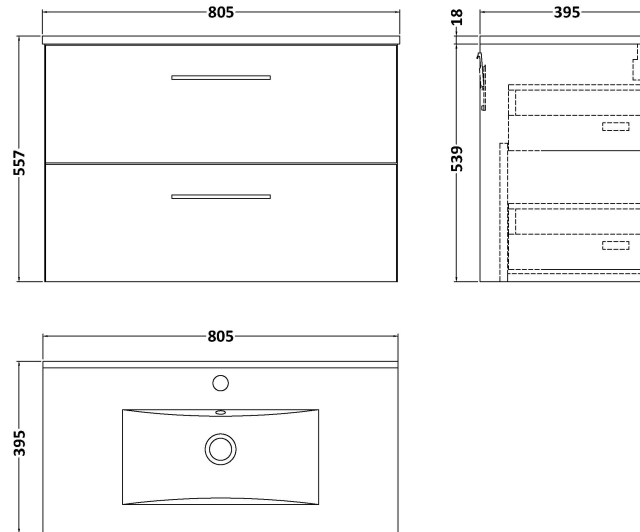

Sales Code: ARN2526B

Description: 800 Wh 2-Drawer Vanity & Basin 2

Packaging Details

Barcode: 5056462669212

Sales Code: NVF2526

Description: 800 Wh 2-Drawer Unit (365 Deep)

Product Dimensions

Height (mm):	539
Width (mm):	800
Depth (mm):	383
Nett Weight (kg):	33.5

Packaging Dimensions

Height (mm):	560
Width (mm):	820
Depth (mm):	405
Gross Weight (kg):	34

Packaging Data

Box Colour:	Brown Cardboard Box
Box Qty:	1
Label Size:	100 x 50
Label Colour:	White Label
Label Qty:	2

Outer Box Dimensions (If Applicable)

Height (mm):	
Width (mm):	
Depth (mm):	
Gross Weight (kg):	
Barcode:	5056462660035

Product Details

Country of Origin:	United Kingdom
Fitting Instruction:	No
CE Certification:	N/A
FSC Certified Materials:	Yes
Colour:	Grey Vicenza Oak
Construction Method:	Cam & Wood Dowel
Construction Type:	Rigid
Cabinet Finish:	MFC Textured Woodgrain
Fascia Finish:	MFC Textured Woodgrain
Cabinet Thickness (mm):	18
Fascia Thickness (mm):	18
Drawer Included:	Yes
Drawer Type:	80mm High Metal S/C Inc Galler
No of Shelves:	0
Hinge Type:	Not Applicable
Hinge Included:	Not Applicable
Adjustable Legs:	No, Not Required
Fixings Included:	Yes
Handle Style:	Contemporary
Waste Shroud:	Yes
Handle Included:	Yes, Supplied
Handle Type:	D-Shape

Sales Code: NVM005

Description: Minimalist Basin 800mm

Product Dimensions

Height (mm):	170
Width (mm):	800
Depth (mm):	390
Nett Weight (kg):	16.9

Packaging Dimensions

Height (mm):	400
Width (mm):	820
Depth (mm):	200
Gross Weight (kg):	16.9