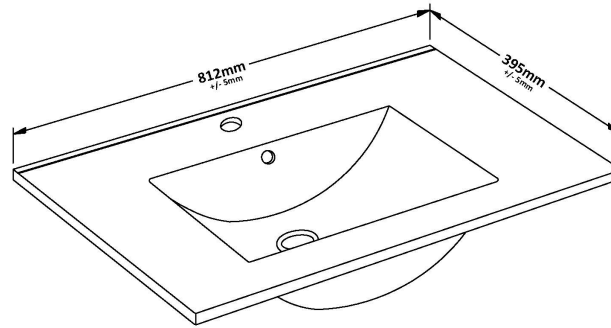

Packaging Dimensions

Height (mm):	560
Width (mm):	820
Depth (mm):	405
Gross Weight (kg):	34

Packaging Data

Box Colour:	Brown Cardboard Box
Box Qty:	1
Label Size:	100 x 50
Label Colour:	White Label
Label Qty:	2

Outer Box Dimensions (If Applicable)

Height (mm):	
Width (mm):	
Depth (mm):	
Gross Weight (kg):	
Barcode:	5056462660035

Product Details

Country of Origin:	United Kingdom
Fitting Instruction:	No
CE Certification:	N/A
FSC Certified Materials:	Yes
Colour:	Grey Vicenza Oak
Construction Method:	Cam & Wood Dowel
Construction Type:	Rigid
Cabinet Finish:	MFC Textured Woodgrain
Fascia Finish:	MFC Textured Woodgrain
Cabinet Thickness (mm):	18
Fascia Thickness (mm):	18
Drawer Included:	Yes
Drawer Type:	80mm High Metal S/C Inc Galler
No of Shelves:	0
Hinge Type:	Not Applicable
Hinge Included:	Not Applicable
Adjustable Legs:	No, Not Required
Fixings Included:	Yes
Handle Style:	Contemporary
Waste Shroud:	Yes
Handle Included:	Yes, Supplied
Handle Type:	D-Shape

Sales Code: NVM005

Description: Minimalist Basin 800mm

Product Dimensions

Height (mm):	170
Width (mm):	800
Depth (mm):	390
Nett Weight (kg):	16.9

Packaging Dimensions

Height (mm):	400
Width (mm):	820
Depth (mm):	200
Gross Weight (kg):	16.9

Packaging Data

Box Colour:	Brown Cardboard Box - Printed
Box Qty:	1
Label Size:	100 x 50
Label Colour:	White Label
Label Qty:	2

Outer Box Dimensions (If Applicable)

Height (mm):	
Width (mm):	
Depth (mm):	
Gross Weight (kg):	
Barcode:	5055146194675