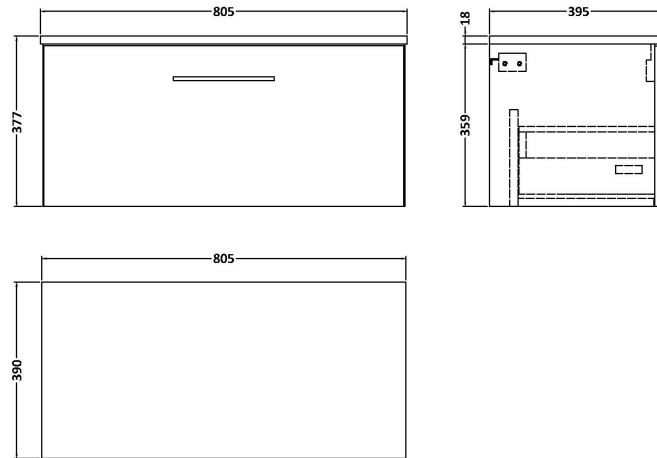

Sales Code: ARN2525W

Description: 800 Wh 1-Drawer Vanity & Worktop

Packaging Details

Barcode: 5056462668819

Sales Code: NVF2525

Description: 800 Single Drawer Unit (365 Deep)

Product Dimensions

Height (mm):	359
Width (mm):	800
Depth (mm):	383
Nett Weight (kg):	17

Packaging Dimensions

Height (mm):	391
Width (mm):	832
Depth (mm):	391
Gross Weight (kg):	17.5

Packaging Data

Box Colour:	Brown Cardboard Box
Box Qty:	1
Label Size:	100 x 50
Label Colour:	White Label
Label Qty:	2

Outer Box Dimensions (If Applicable)

Height (mm):	
Width (mm):	
Depth (mm):	
Gross Weight (kg):	
Barcode:	5056462660882

Product Details

Country of Origin:	United Kingdom
Fitting Instruction:	No
CE Certification:	N/A
FSC Certified Materials:	Yes
Colour:	Grey Vicenza Oak
Construction Method:	Cam & Wood Dowel
Construction Type:	Rigid
Cabinet Finish:	MFC Textured Woodgrain
Fascia Finish:	MFC Textured Woodgrain
Cabinet Thickness (mm):	18
Fascia Thickness (mm):	18
Drawer Included:	Yes
Drawer Type:	80mm High Metal S/C Inc Galler
No of Shelves:	0
Hinge Type:	Not Applicable
Hinge Included:	Not Applicable
Adjustable Legs:	No, Not Required
Fixings Included:	Yes
Handle Style:	Contemporary
Waste Shroud:	Yes
Handle Included:	Yes, Supplied
Handle Type:	D-Shape

Sales Code: MWD2580

Description: 800 Worktop (805X390x18mm)

Product Dimensions

Height (mm):	18
Width (mm):	805
Depth (mm):	390
Nett Weight (kg):	3.5

Packaging Dimensions

Height (mm):	25
Width (mm):	825
Depth (mm):	410
Gross Weight (kg):	3.5