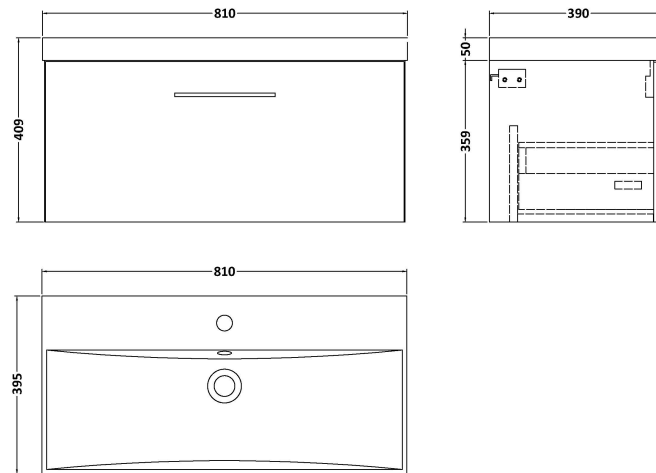

Sales Code: ARN2525D

Description: 800 Wh 1-Drawer Vanity & Basin 3

Packaging Details

Barcode: 5056462668802

Sales Code: NVF2525

Description: 800 Single Drawer Unit (365 Deep)

Product Dimensions

Height (mm):	359
Width (mm):	800
Depth (mm):	383
Nett Weight (kg):	17

Packaging Dimensions

Height (mm):	391
Width (mm):	832
Depth (mm):	391
Gross Weight (kg):	17.5

Packaging Data

Box Colour:	Brown Cardboard Box
Box Qty:	1
Label Size:	100 x 50
Label Colour:	White Label
Label Qty:	2

Outer Box Dimensions (If Applicable)

Height (mm):	
Width (mm):	
Depth (mm):	
Gross Weight (kg):	
Barcode:	5056462660882

Product Details

Country of Origin:	United Kingdom
Fitting Instruction:	No
CE Certification:	N/A
FSC Certified Materials:	Yes
Colour:	Grey Vicenza Oak
Construction Method:	Cam & Wood Dowel
Construction Type:	Rigid
Cabinet Finish:	MFC Textured Woodgrain
Fascia Finish:	MFC Textured Woodgrain
Cabinet Thickness (mm):	18
Fascia Thickness (mm):	18
Drawer Included:	Yes
Drawer Type:	80mm High Metal S/C Inc Galler
No of Shelves:	0
Hinge Type:	Not Applicable
Hinge Included:	Not Applicable
Adjustable Legs:	No, Not Required
Fixings Included:	Yes
Handle Style:	Contemporary
Waste Shroud:	Yes
Handle Included:	Yes, Supplied
Handle Type:	D-Shape

Sales Code: NVM035

Description: 800 Thin Edged Basin 1Th

Product Dimensions

Height (mm):	170
Width (mm):	810
Depth (mm):	395
Nett Weight (kg):	14.5

Packaging Dimensions

Height (mm):	190
Width (mm):	830
Depth (mm):	415
Gross Weight (kg):	15