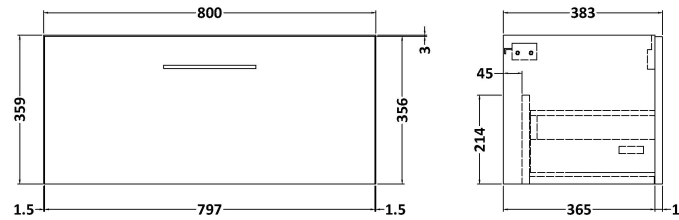

Sales Code: ARN2525D

Description: 800 Wh 1-Drawer Vanity & Basin 3

Packaging Details

Barcode: 5056462668802

Sales Code: NVF2525

Description: 800 Single Drawer Unit (365 Deep)

Product Dimensions

Height (mm):	359
Width (mm):	800
Depth (mm):	383
Nett Weight (kg):	17

Packaging Dimensions

Height (mm):	391
Width (mm):	832
Depth (mm):	391
Gross Weight (kg):	17.5

Packaging Data

Box Colour:	Brown Cardboard Box
Box Qty:	1
Label Size:	100 x 50
Label Colour:	White Label
Label Qty:	2

Sales Code: NVM035

Description: 800 Thin Edged Basin 1Th

Product Dimensions

Height (mm):	170
Width (mm):	810
Depth (mm):	395
Nett Weight (kg):	14.5

Packaging Dimensions

Height (mm):	190
Width (mm):	830
Depth (mm):	415
Gross Weight (kg):	15

Packaging Data

Box Colour:	Brown Cardboard Box
Box Qty:	1
Label Size:	100 x 50
Label Colour:	White Label
Label Qty:	2

Outer Box Dimensions (If Applicable)

Height (mm):	
Width (mm):	
Depth (mm):	
Gross Weight (kg):	
Barcode:	5056211853435