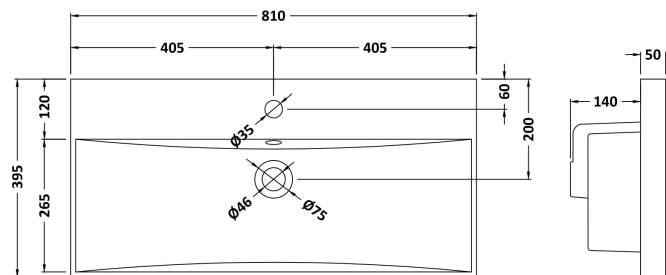

Packaging Dimensions

Height (mm):	391
Width (mm):	832
Depth (mm):	391
Gross Weight (kg):	17.5

Packaging Data

Box Colour:	Brown Cardboard Box
Box Qty:	1
Label Size:	100 x 50
Label Colour:	White Label
Label Qty:	2

Outer Box Dimensions (If Applicable)

Height (mm):	
Width (mm):	
Depth (mm):	
Gross Weight (kg):	
Barcode:	5056462660882

Product Details

Country of Origin:	United Kingdom
Fitting Instruction:	No
CE Certification:	N/A
FSC Certified Materials:	Yes
Colour:	Grey Vicenza Oak
Construction Method:	Cam & Wood Dowel
Construction Type:	Rigid
Cabinet Finish:	MFC Textured Woodgrain
Fascia Finish:	MFC Textured Woodgrain
Cabinet Thickness (mm):	18
Fascia Thickness (mm):	18
Drawer Included:	Yes
Drawer Type:	80mm High Metal S/C Inc Galler
No of Shelves:	0
Hinge Type:	Not Applicable
Hinge Included:	Not Applicable
Adjustable Legs:	No, Not Required
Fixings Included:	Yes
Handle Style:	Contemporary
Waste Shroud:	Yes
Handle Included:	Yes, Supplied
Handle Type:	D-Shape

Sales Code: NVM035

Description: 800 Thin Edged Basin 1Th

Product Dimensions

Height (mm):	170
Width (mm):	810
Depth (mm):	395
Nett Weight (kg):	14.5

Packaging Dimensions

Height (mm):	190
Width (mm):	830
Depth (mm):	415
Gross Weight (kg):	15

Packaging Data

Box Colour:	Brown Cardboard Box
Box Qty:	1
Label Size:	100 x 50
Label Colour:	White Label
Label Qty:	2

Outer Box Dimensions (If Applicable)

Height (mm):	
Width (mm):	
Depth (mm):	
Gross Weight (kg):	
Barcode:	5056211853435