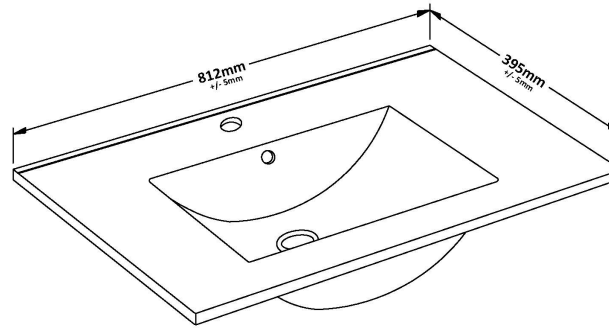

### Product Dimensions

Height (mm):	359
Width (mm):	800
Depth (mm):	383
Nett Weight (kg):	17

### Packaging Dimensions

Height (mm):	391
Width (mm):	832
Depth (mm):	391
Gross Weight (kg):	17.5

### Outer Box Dimensions (If Applicable)

Height (mm):	
Width (mm):	
Depth (mm):	
Gross Weight (kg):	
Barcode:	5056462660882

### Product Dimensions

Height (mm):	170
Width (mm):	800
Depth (mm):	390
Nett Weight (kg):	16.9