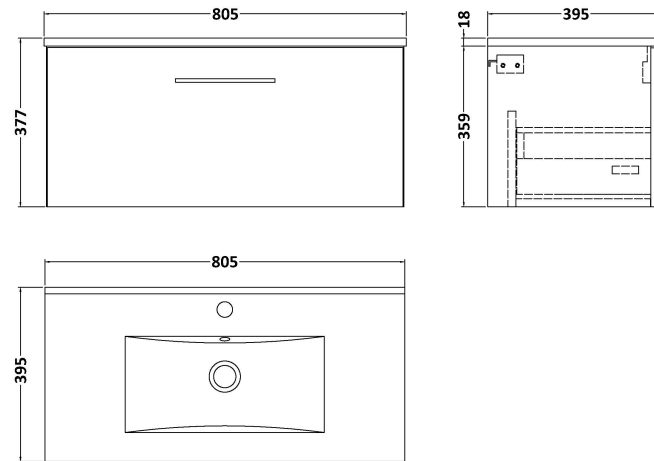

Sales Code: ARN2525B

Description: 800 Wh 1-Drawer Vanity & Basin 2

Packaging Details

Barcode: 5056462668796