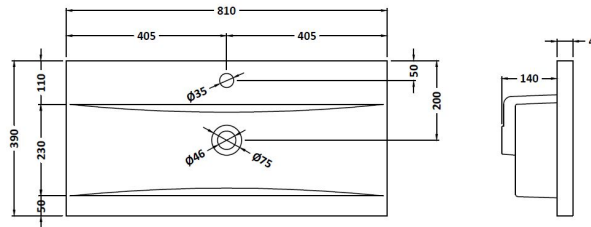

Packaging Dimensions

Height (mm):	391
Width (mm):	832
Depth (mm):	391
Gross Weight (kg):	17.5

Packaging Data

Box Colour:	Brown Cardboard Box
Box Qty:	1
Label Size:	100 x 50
Label Colour:	White Label
Label Qty:	2

Outer Box Dimensions (If Applicable)

Height (mm):	
Width (mm):	
Depth (mm):	
Gross Weight (kg):	
Barcode:	5056462660882

Product Details

Country of Origin:	United Kingdom
Fitting Instruction:	No
CE Certification:	N/A
FSC Certified Materials:	Yes
Colour:	Grey Vicenza Oak
Construction Method:	Cam & Wood Dowel
Construction Type:	Rigid
Cabinet Finish:	MFC Textured Woodgrain
Fascia Finish:	MFC Textured Woodgrain
Cabinet Thickness (mm):	18
Fascia Thickness (mm):	18
Drawer Included:	Yes
Drawer Type:	80mm High Metal S/C Inc Galler
No of Shelves:	0
Hinge Type:	Not Applicable
Hinge Included:	Not Applicable
Adjustable Legs:	No, Not Required
Fixings Included:	Yes
Handle Style:	Contemporary
Waste Shroud:	Yes
Handle Included:	Yes, Supplied
Handle Type:	D-Shape

Sales Code: NVM015

Description: 800 Mid Edged Basin 1 Th

Product Dimensions

Height (mm):	180
Width (mm):	810
Depth (mm):	390
Nett Weight (kg):	15

Packaging Dimensions

Height (mm):	210
Width (mm):	410
Depth (mm):	830
Gross Weight (kg):	15

Packaging Data

Box Colour:	Brown Cardboard Box
Box Qty:	1
Label Size:	100 x 50
Label Colour:	White Label
Label Qty:	2

Outer Box Dimensions (If Applicable)

Height (mm):	
Width (mm):	
Depth (mm):	
Gross Weight (kg):	
Barcode:	5055369043422