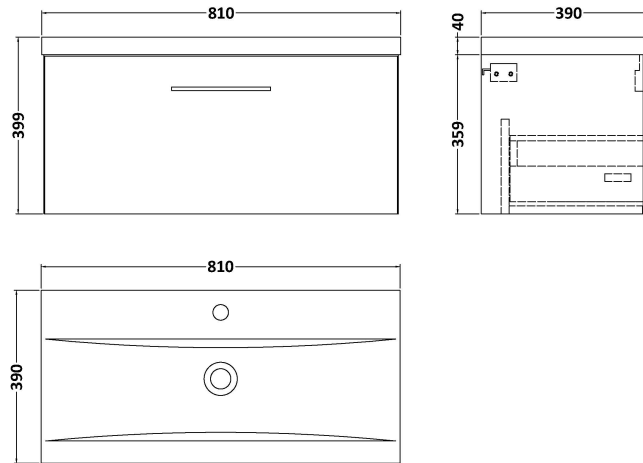

Sales Code: ARN2525A

Description: 800 Wh 1-Drawer Vanity & Basin 1

Packaging Details

Barcode: 5056462668789

Sales Code: NVF2525

Description: 800 Single Drawer Unit (365 Deep)

Product Dimensions

Height (mm):	359
Width (mm):	800
Depth (mm):	383
Nett Weight (kg):	17

Packaging Dimensions

Height (mm):	391
Width (mm):	832
Depth (mm):	391
Gross Weight (kg):	17.5

Packaging Data

Box Colour:	Brown Cardboard Box
Box Qty:	1
Label Size:	100 x 50
Label Colour:	White Label
Label Qty:	2

Outer Box Dimensions (If Applicable)

Height (mm):	
Width (mm):	
Depth (mm):	
Gross Weight (kg):	
Barcode:	5056462660882

Product Details

Country of Origin:	United Kingdom
Fitting Instruction:	No
CE Certification:	N/A
FSC Certified Materials:	Yes
Colour:	Grey Vicenza Oak
Construction Method:	Cam & Wood Dowel
Construction Type:	Rigid
Cabinet Finish:	MFC Textured Woodgrain
Fascia Finish:	MFC Textured Woodgrain
Cabinet Thickness (mm):	18
Fascia Thickness (mm):	18
Drawer Included:	Yes
Drawer Type:	80mm High Metal S/C Inc Galler
No of Shelves:	0
Hinge Type:	Not Applicable
Hinge Included:	Not Applicable
Adjustable Legs:	No, Not Required
Fixings Included:	Yes
Handle Style:	Contemporary
Waste Shroud:	Yes
Handle Included:	Yes, Supplied
Handle Type:	D-Shape

Sales Code: NVM015

Description: 800 Mid Edged Basin 1 Th

Product Dimensions

Height (mm):	180
Width (mm):	810
Depth (mm):	390
Nett Weight (kg):	15

Packaging Dimensions

Height (mm):	210
Width (mm):	410
Depth (mm):	830
Gross Weight (kg):	15