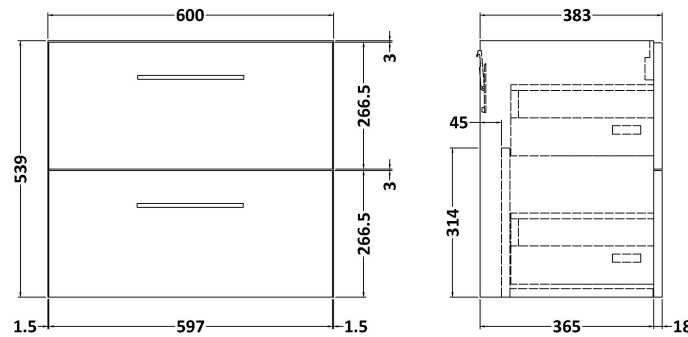

### Product Dimensions

Height (mm):	539
Width (mm):	600
Depth (mm):	383
Nett Weight (kg):	21.5

### Packaging Dimensions

Height (mm):	560
Width (mm):	520
Depth (mm):	405
Gross Weight (kg):	22

### Product Dimensions

Height (mm):	170
Width (mm):	610
Depth (mm):	395
Nett Weight (kg):	11

### Packaging Dimensions

Height (mm):	190
Width (mm):	630
Depth (mm):	415
Gross Weight (kg):	11.5