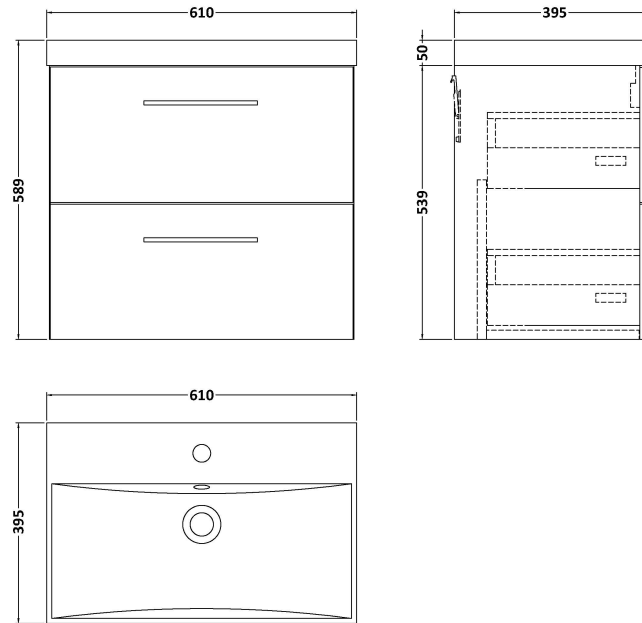

Sales Code: ARN2524D

Description: 600 Wh 2-Drawer Vanity & Basin 3

Packaging Details

Barcode: 5056462668383