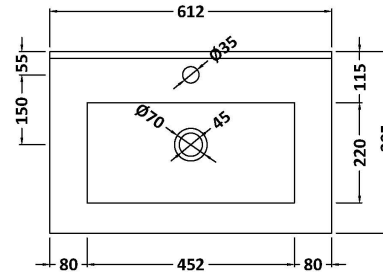

### Product Dimensions

Height (mm):	539
Width (mm):	600
Depth (mm):	383
Nett Weight (kg):	21.5

### Packaging Dimensions

Height (mm):	560
Width (mm):	520
Depth (mm):	405
Gross Weight (kg):	22

### Outer Box Dimensions (If Applicable)

Height (mm):	
Width (mm):	
Depth (mm):	
Gross Weight (kg):	
Barcode:	5056462660028

### Product Dimensions

Height (mm):	170
Width (mm):	600
Depth (mm):	390
Nett Weight (kg):	10.76