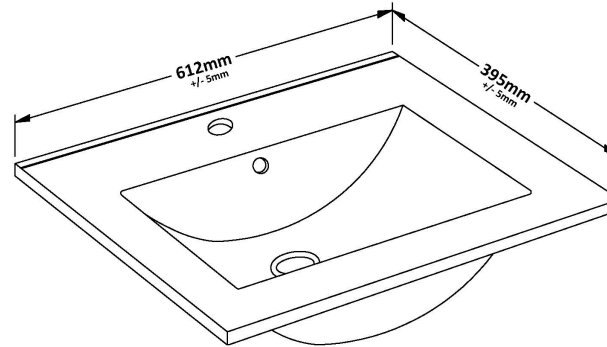

### Product Dimensions

Height (mm):	539
Width (mm):	600
Depth (mm):	383
Nett Weight (kg):	21.5

### Packaging Dimensions

Height (mm):	560
Width (mm):	520
Depth (mm):	405
Gross Weight (kg):	22

### Outer Box Dimensions (If Applicable)

Height (mm):	
Width (mm):	
Depth (mm):	
Gross Weight (kg):	
Barcode:	5056462660028

### Product Dimensions

Height (mm):	170
Width (mm):	600
Depth (mm):	390
Nett Weight (kg):	10.76