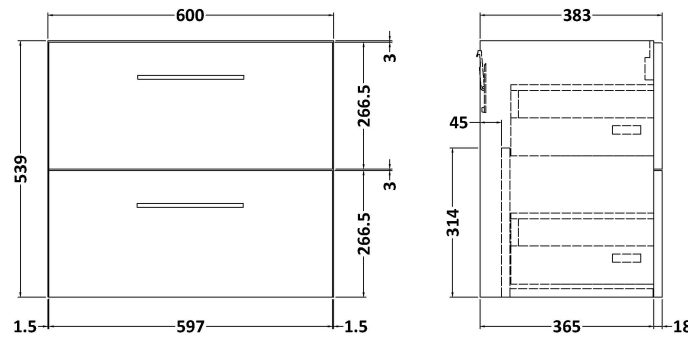

### Product Dimensions

Height (mm):	539
Width (mm):	600
Depth (mm):	383
Nett Weight (kg):	21.5

### Packaging Dimensions

Height (mm):	560
Width (mm):	520
Depth (mm):	405
Gross Weight (kg):	22

### Product Dimensions

Height (mm):	170
Width (mm):	600
Depth (mm):	390
Nett Weight (kg):	10.76

### Packaging Dimensions

Height (mm):	200
Width (mm):	400
Depth (mm):	620
Gross Weight (kg):	10.76