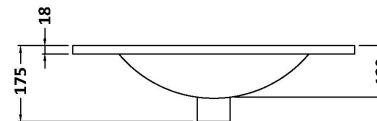

### Product Dimensions

Height (mm):	539
Width (mm):	600
Depth (mm):	383
Nett Weight (kg):	21.5

### Packaging Dimensions

Height (mm):	560
Width (mm):	520
Depth (mm):	405
Gross Weight (kg):	22

### Outer Box Dimensions (If Applicable)

Height (mm):	
Width (mm):	
Depth (mm):	
Gross Weight (kg):	
Barcode:	5056462660028

### Product Dimensions

Height (mm):	170
Width (mm):	600
Depth (mm):	390
Nett Weight (kg):	10.76