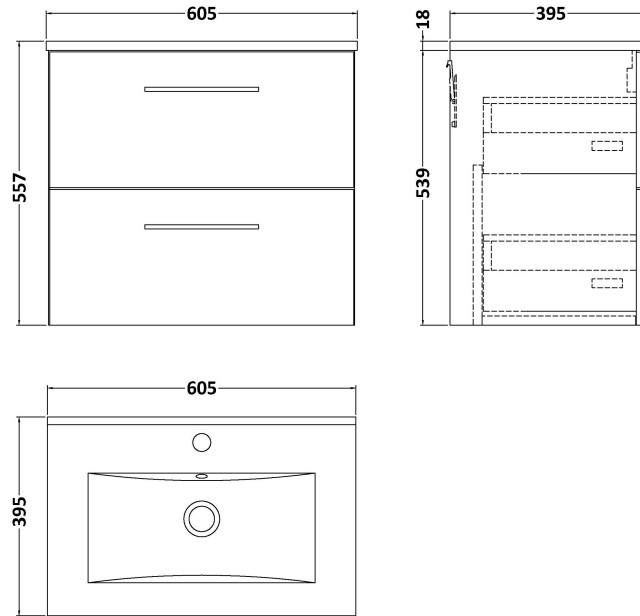

Sales Code: ARN2524B

Description: 600 Wh 2-Drawer Vanity & Basin 2

Packaging Details

Barcode: 5056462668376