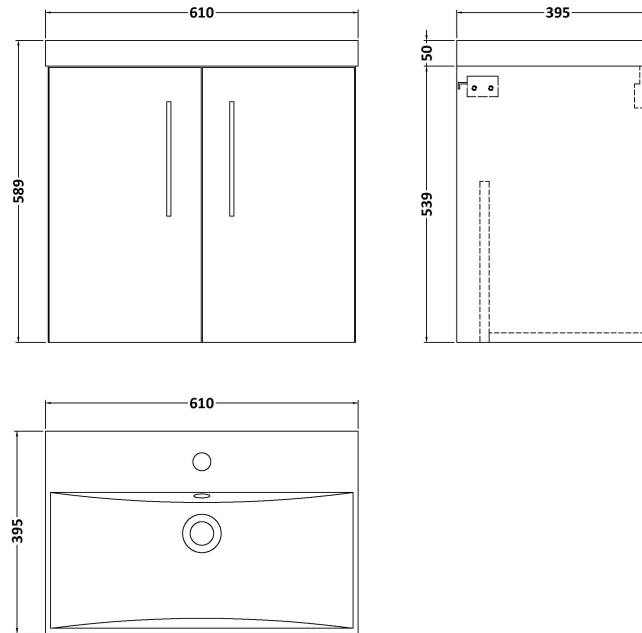

Sales Code: ARN2523D

Description: 600 Wh 2-Door Vanity & Basin 3

Packaging Details

Barcode: 5056462667966