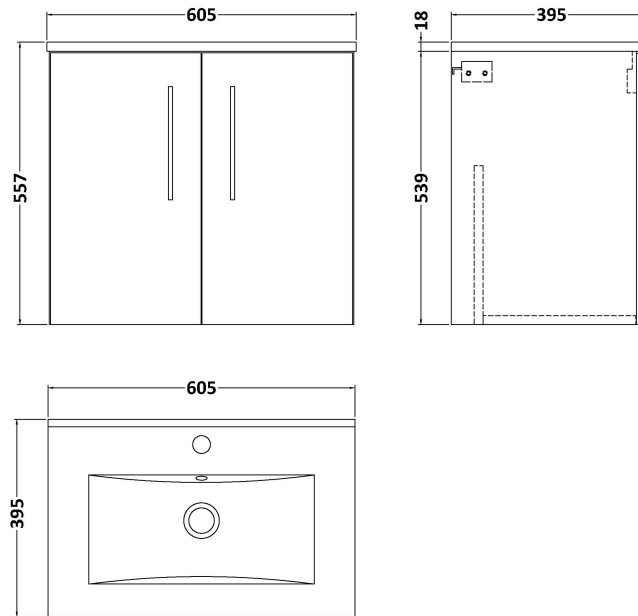

Sales Code: ARN2523B

Description: 600 Wh 2-Door Vanity & Basin 2

Packaging Details

Barcode: 5056462667959

Sales Code: NVF2523

Description: 600 Wh 2-Door Unit (365 Deep)

Product Dimensions

Height (mm):	539
Width (mm):	600
Depth (mm):	383
Nett Weight (kg):	14.2

Packaging Dimensions

Height (mm):	560
Width (mm):	620
Depth (mm):	405
Gross Weight (kg):	14.7

Packaging Data

Box Colour:	Brown Cardboard Box
Box Qty:	1
Label Size:	100 x 50
Label Colour:	White Label
Label Qty:	2

Sales Code: NVM003

Description: Minimalist Basin 600mm

Product Dimensions

Height (mm):	170
Width (mm):	600
Depth (mm):	390
Nett Weight (kg):	10.76

Packaging Dimensions

Height (mm):	200
Width (mm):	400
Depth (mm):	620
Gross Weight (kg):	10.76

Packaging Data

Box Colour:	Brown Cardboard Box - Printed
Box Qty:	1
Label Size:	100 x 50
Label Colour:	White Label
Label Qty:	2

Outer Box Dimensions (If Applicable)

Height (mm):	
Width (mm):	
Depth (mm):	
Gross Weight (kg):	
Barcode:	5055146194668