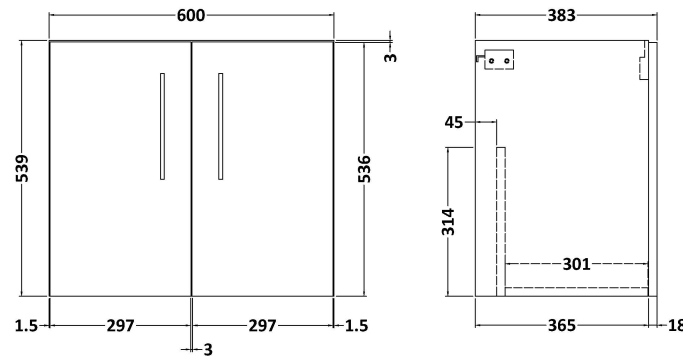

Sales Code: ARN2523A

Description: 600 Wh 2-Door Vanity & Basin 1

Packaging Details

Barcode: 5056462667942

Sales Code: NVF2523

Description: 600 Wh 2-Door Unit (365 Deep)

Product Dimensions

Height (mm):	539
Width (mm):	600
Depth (mm):	383
Nett Weight (kg):	14.2

Packaging Dimensions

Height (mm):	560
Width (mm):	620
Depth (mm):	405
Gross Weight (kg):	14.7

Packaging Data

Box Colour:	Brown Cardboard Box
Box Qty:	1
Label Size:	100 x 50
Label Colour:	White Label
Label Qty:	2

Sales Code: NVM013

Description: 600 Mid-Edged Basin 1 Th

Product Dimensions

Height (mm):	180
Width (mm):	610
Depth (mm):	390
Nett Weight (kg):	11

Packaging Dimensions

Height (mm):	200
Width (mm):	410
Depth (mm):	630
Gross Weight (kg):	11

Packaging Data

Box Colour:	Brown Cardboard Box - Printed
Box Qty:	1
Label Size:	100 x 50
Label Colour:	White Label
Label Qty:	2

Outer Box Dimensions (If Applicable)

Height (mm):	
Width (mm):	
Depth (mm):	
Gross Weight (kg):	
Barcode:	5055369043415