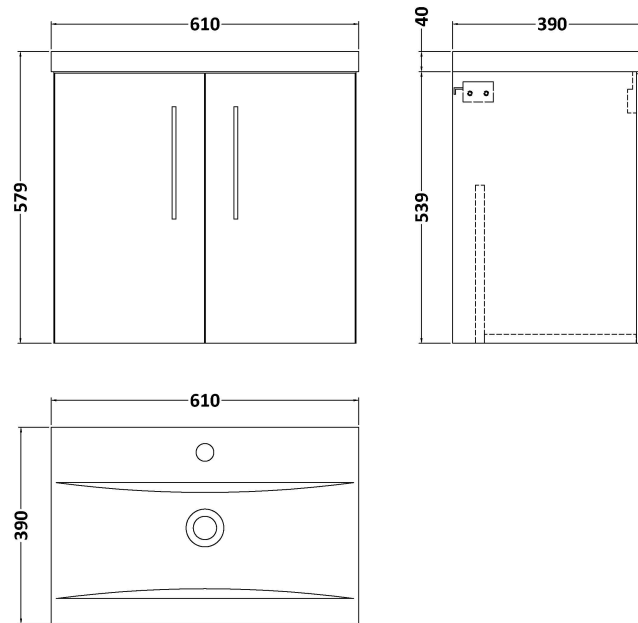

Sales Code: ARN2523A

Description: 600 Wh 2-Door Vanity & Basin 1

Packaging Details

Barcode: 5056462667942

Sales Code: NVF2523

Description: 600 Wh 2-Door Unit (365 Deep)

Product Dimensions

Height (mm):	539
Width (mm):	600
Depth (mm):	383
Nett Weight (kg):	14.2

Packaging Dimensions

Height (mm):	560
Width (mm):	620
Depth (mm):	405
Gross Weight (kg):	14.7

Packaging Data

Box Colour:	Brown Cardboard Box
Box Qty:	1
Label Size:	100 x 50
Label Colour:	White Label
Label Qty:	2

Outer Box Dimensions (If Applicable)

Height (mm):	
Width (mm):	
Depth (mm):	
Gross Weight (kg):	
Barcode:	5056462660011

Product Details

Country of Origin:	United Kingdom
Fitting Instruction:	No
CE Certification:	N/A
FSC Certified Materials:	Yes
Colour:	Grey Vicenza Oak
Construction Method:	Cam & Wood Dowel
Construction Type:	Rigid
Cabinet Finish:	MFC Textured Woodgrain
Fascia Finish:	MFC Textured Woodgrain
Cabinet Thickness (mm):	18
Fascia Thickness (mm):	18
Drawer Included:	No
Drawer Type:	Not Applicable
No of Shelves:	0
Hinge Type:	95 Degree Clip-On Soft Close
Hinge Included:	Yes, Supplied
Adjustable Legs:	No, Not Required
Fixings Included:	Yes
Handle Style:	Contemporary
Waste Shroud:	No
Handle Included:	Yes, Supplied
Handle Type:	D-Shape

Sales Code: NVM013

Description: 600 Mid-Edged Basin 1 Th

Product Dimensions

Height (mm):	180
Width (mm):	610
Depth (mm):	390
Nett Weight (kg):	11

Packaging Dimensions

Height (mm):	200
Width (mm):	410
Depth (mm):	630
Gross Weight (kg):	11