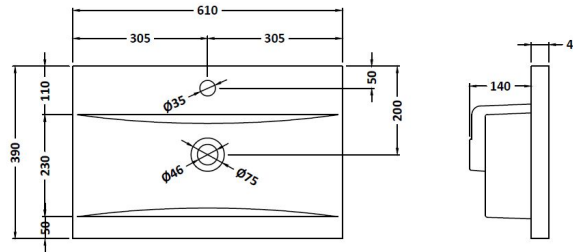

Packaging Dimensions

Height (mm):	560
Width (mm):	620
Depth (mm):	405
Gross Weight (kg):	14.7

Packaging Data

Box Colour:	Brown Cardboard Box
Box Qty:	1
Label Size:	100 x 50
Label Colour:	White Label
Label Qty:	2

Outer Box Dimensions (If Applicable)

Height (mm):	
Width (mm):	
Depth (mm):	
Gross Weight (kg):	
Barcode:	5056462660011

Product Details

Country of Origin:	United Kingdom
Fitting Instruction:	No
CE Certification:	N/A
FSC Certified Materials:	Yes
Colour:	Grey Vicenza Oak
Construction Method:	Cam & Wood Dowel
Construction Type:	Rigid
Cabinet Finish:	MFC Textured Woodgrain
Fascia Finish:	MFC Textured Woodgrain
Cabinet Thickness (mm):	18
Fascia Thickness (mm):	18
Drawer Included:	No
Drawer Type:	Not Applicable
No of Shelves:	0
Hinge Type:	95 Degree Clip-On Soft Close
Hinge Included:	Yes, Supplied
Adjustable Legs:	No, Not Required
Fixings Included:	Yes
Handle Style:	Contemporary
Waste Shroud:	No
Handle Included:	Yes, Supplied
Handle Type:	D-Shape

Sales Code: NVM013

Description: 600 Mid-Edged Basin 1 Th

Product Dimensions

Height (mm):	180
Width (mm):	610
Depth (mm):	390
Nett Weight (kg):	11

Packaging Dimensions

Height (mm):	200
Width (mm):	410
Depth (mm):	630
Gross Weight (kg):	11

Packaging Data

Box Colour:	Brown Cardboard Box - Printed
Box Qty:	1
Label Size:	100 x 50
Label Colour:	White Label
Label Qty:	2

Outer Box Dimensions (If Applicable)

Height (mm):	
Width (mm):	
Depth (mm):	
Gross Weight (kg):	
Barcode:	5055369043415