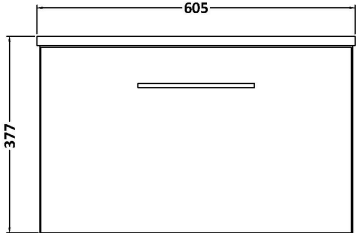

Sales Code: ARN2522W

Description: 600 Wh 1-Drawer Vanity & Worktop

Packaging Details

Barcode: 5056462667553