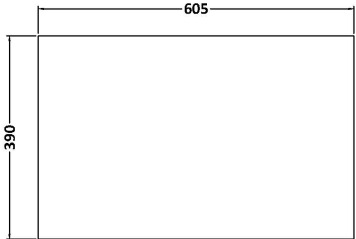

Sales Code: ARN2522W

Description: 600 Wh 1-Drawer Vanity & Worktop

Packaging Details

Barcode: 5056462667553