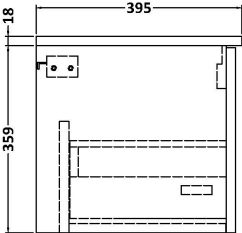

Sales Code: ARN2522W

Description: 600 Wh 1-Drawer Vanity & Worktop

Packaging Details

Barcode: 5056462667553