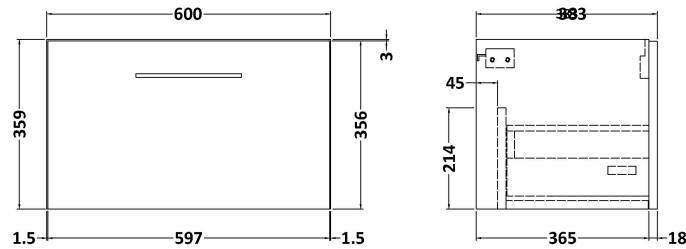

### Product Dimensions

Height (mm):	359
Width (mm):	600
Depth (mm):	383
Nett Weight (kg):	13

### Packaging Dimensions

Height (mm):	391
Width (mm):	632
Depth (mm):	391
Gross Weight (kg):	13.5

### Outer Box Dimensions (If Applicable)

Height (mm):	
Width (mm):	
Depth (mm):	
Gross Weight (kg):	
Barcode:	5056462660813

**Sales Code:** MWD2560

**Description:** 600 Worktop (605X390x18mm)

**Product Dimensions**

Height (mm):	18
Width (mm):	605
Depth (mm):	390
Nett Weight (kg):	2.5

**Packaging Dimensions**

Height (mm):	25
Width (mm):	625
Depth (mm):	410
Gross Weight (kg):	3