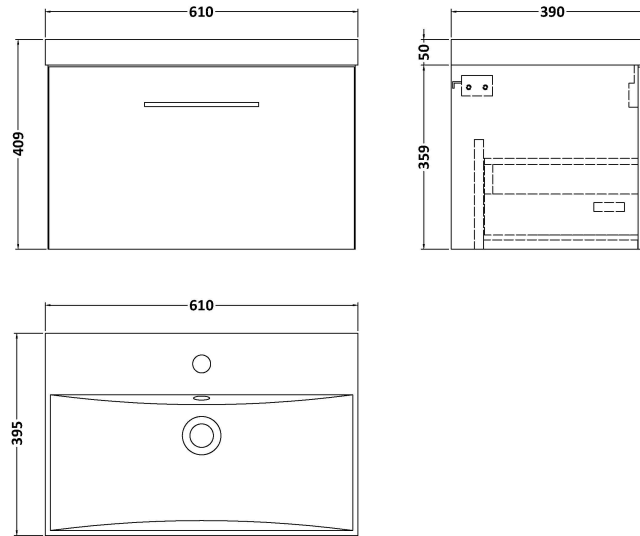

Sales Code: ARN2522D

Description: 600 Wh 1-Drawer Vanity & Basin 3

Packaging Details

Barcode: 5056462667546

Sales Code: NVF2522

Description: 600 Single Drawer Unit (365 Deep)

Product Dimensions

Height (mm):	359
Width (mm):	600
Depth (mm):	383
Nett Weight (kg):	13

Packaging Dimensions

Height (mm):	391
Width (mm):	632
Depth (mm):	391
Gross Weight (kg):	13.5

Packaging Data

Box Colour:	Brown Cardboard Box
Box Qty:	1
Label Size:	100 x 50
Label Colour:	White Label
Label Qty:	2

Outer Box Dimensions (If Applicable)

Height (mm):	
Width (mm):	
Depth (mm):	
Gross Weight (kg):	
Barcode:	5056462660813

Product Details

Country of Origin:	United Kingdom
Fitting Instruction:	No
CE Certification:	N/A
FSC Certified Materials:	Yes
Colour:	Grey Vicenza Oak
Construction Method:	Cam & Wood Dowel
Construction Type:	Rigid
Cabinet Finish:	MFC Textured Woodgrain
Fascia Finish:	MFC Textured Woodgrain
Cabinet Thickness (mm):	18
Fascia Thickness (mm):	18
Drawer Included:	Yes
Drawer Type:	80mm High Metal S/C Inc Galler
No of Shelves:	0
Hinge Type:	Not Applicable
Hinge Included:	Not Applicable
Adjustable Legs:	No, Not Required
Fixings Included:	Yes
Handle Style:	Contemporary
Waste Shroud:	Yes
Handle Included:	Yes, Supplied
Handle Type:	D-Shape

Sales Code: NVM033

Description: 600 Thin Edged Basin 1Th

Product Dimensions

Height (mm):	170
Width (mm):	610
Depth (mm):	395
Nett Weight (kg):	11

Packaging Dimensions

Height (mm):	190
Width (mm):	630
Depth (mm):	415
Gross Weight (kg):	11.5