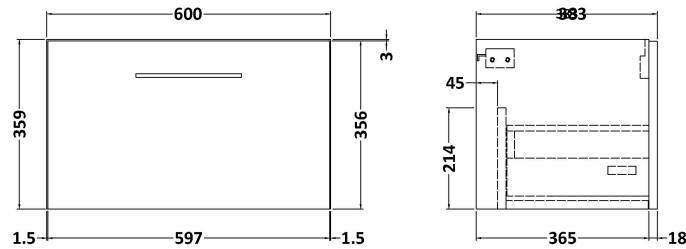

Sales Code: ARN2522D

Description: 600 Wh 1-Drawer Vanity & Basin 3

Packaging Details

Barcode: 5056462667546

Sales Code: NVF2522

Description: 600 Single Drawer Unit (365 Deep)

Product Dimensions

Height (mm):	359
Width (mm):	600
Depth (mm):	383
Nett Weight (kg):	13

Packaging Dimensions

Height (mm):	391
Width (mm):	632
Depth (mm):	391
Gross Weight (kg):	13.5

Packaging Data

Box Colour:	Brown Cardboard Box
Box Qty:	1
Label Size:	100 x 50
Label Colour:	White Label
Label Qty:	2

Sales Code: NVM033

Description: 600 Thin Edged Basin 1Th

Product Dimensions

Height (mm):	170
Width (mm):	610
Depth (mm):	395
Nett Weight (kg):	11

Packaging Dimensions

Height (mm):	190
Width (mm):	630
Depth (mm):	415
Gross Weight (kg):	11.5

Packaging Data

Box Colour:	Brown Cardboard Box - Printed
Box Qty:	1
Label Size:	100 x 50
Label Colour:	White Label
Label Qty:	2

Outer Box Dimensions (If Applicable)

Height (mm):	
Width (mm):	
Depth (mm):	
Gross Weight (kg):	
Barcode:	5056211853428