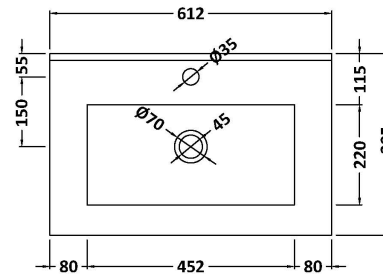

### Product Dimensions

Height (mm):	359
Width (mm):	600
Depth (mm):	383
Nett Weight (kg):	13

### Packaging Dimensions

Height (mm):	391
Width (mm):	632
Depth (mm):	391
Gross Weight (kg):	13.5

### Outer Box Dimensions (If Applicable)

Height (mm):	
Width (mm):	
Depth (mm):	
Gross Weight (kg):	
Barcode:	5056462660813

### Product Dimensions

Height (mm):	170
Width (mm):	600
Depth (mm):	390
Nett Weight (kg):	10.76