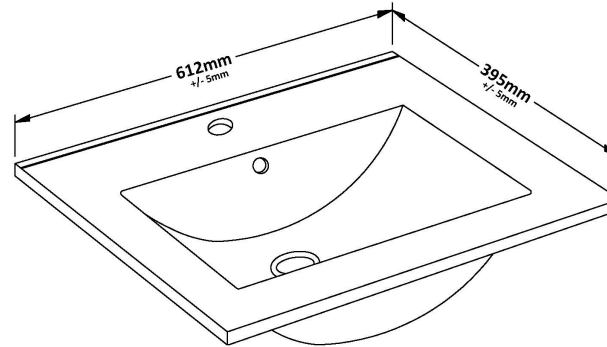

### Product Dimensions

Height (mm):	359
Width (mm):	600
Depth (mm):	383
Nett Weight (kg):	13

### Packaging Dimensions

Height (mm):	391
Width (mm):	632
Depth (mm):	391
Gross Weight (kg):	13.5

### Outer Box Dimensions (If Applicable)

Height (mm):	
Width (mm):	
Depth (mm):	
Gross Weight (kg):	
Barcode:	5056462660813

### Product Dimensions

Height (mm):	170
Width (mm):	600
Depth (mm):	390
Nett Weight (kg):	10.76