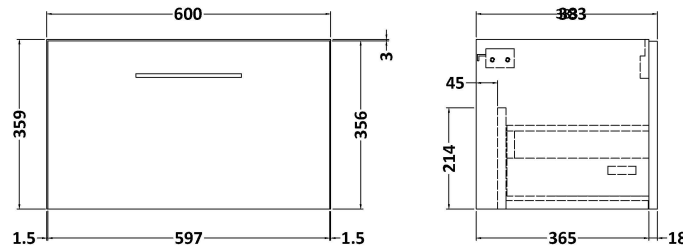

### Product Dimensions

Height (mm):	359
Width (mm):	600
Depth (mm):	383
Nett Weight (kg):	13

### Packaging Dimensions

Height (mm):	391
Width (mm):	632
Depth (mm):	391
Gross Weight (kg):	13.5

### Product Dimensions

Height (mm):	170
Width (mm):	600
Depth (mm):	390
Nett Weight (kg):	10.76

### Packaging Dimensions

Height (mm):	200
Width (mm):	400
Depth (mm):	620
Gross Weight (kg):	10.76