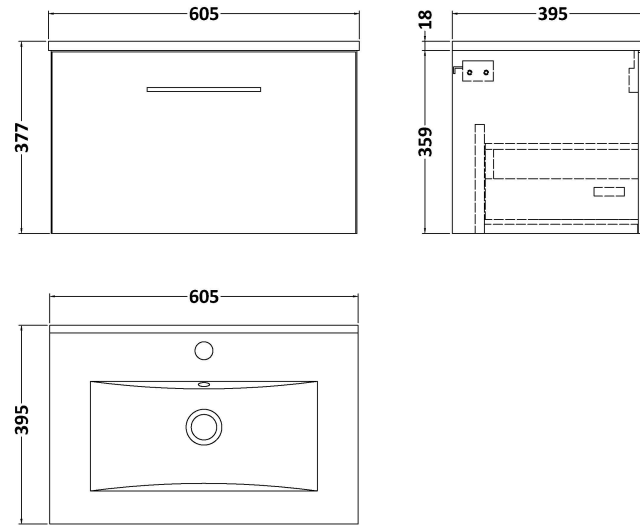

Sales Code: ARN2522B

Description: 600 Wh 1-Drawer Vanity & Basin 2

Packaging Details

Barcode: 5056462667539